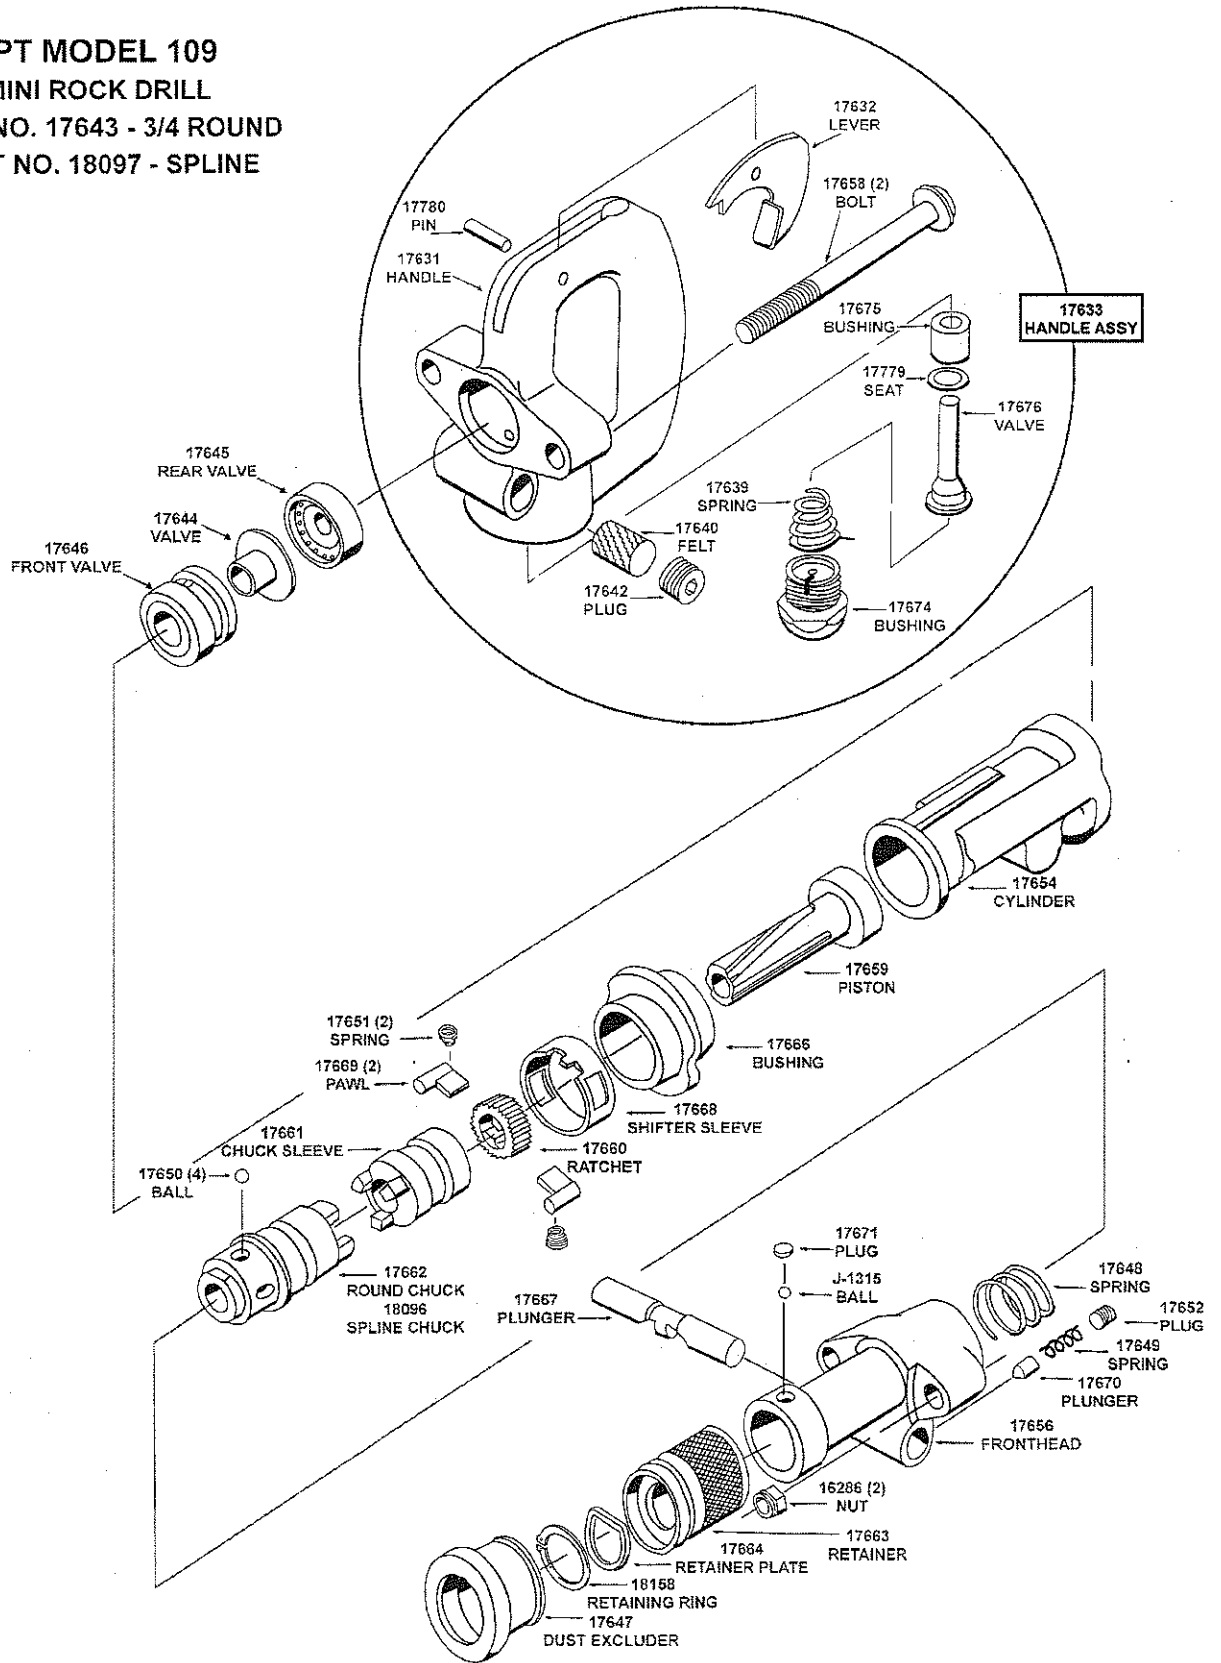

AMERICAN PNEUMATIC TOOL

APT MODEL 109
 MINI ROCK DRILL
 PART NO. 17643 - 3/4 ROUND
 PART NO. 18097 - SPLINE

CROWDER SUPPLY COMPANY 8495 ROSLYN ST, COMMERCE CITY, COLORADO 80022 TOLL FREE 888-883-5144 WWW.CROWDERSUPPLY.COM