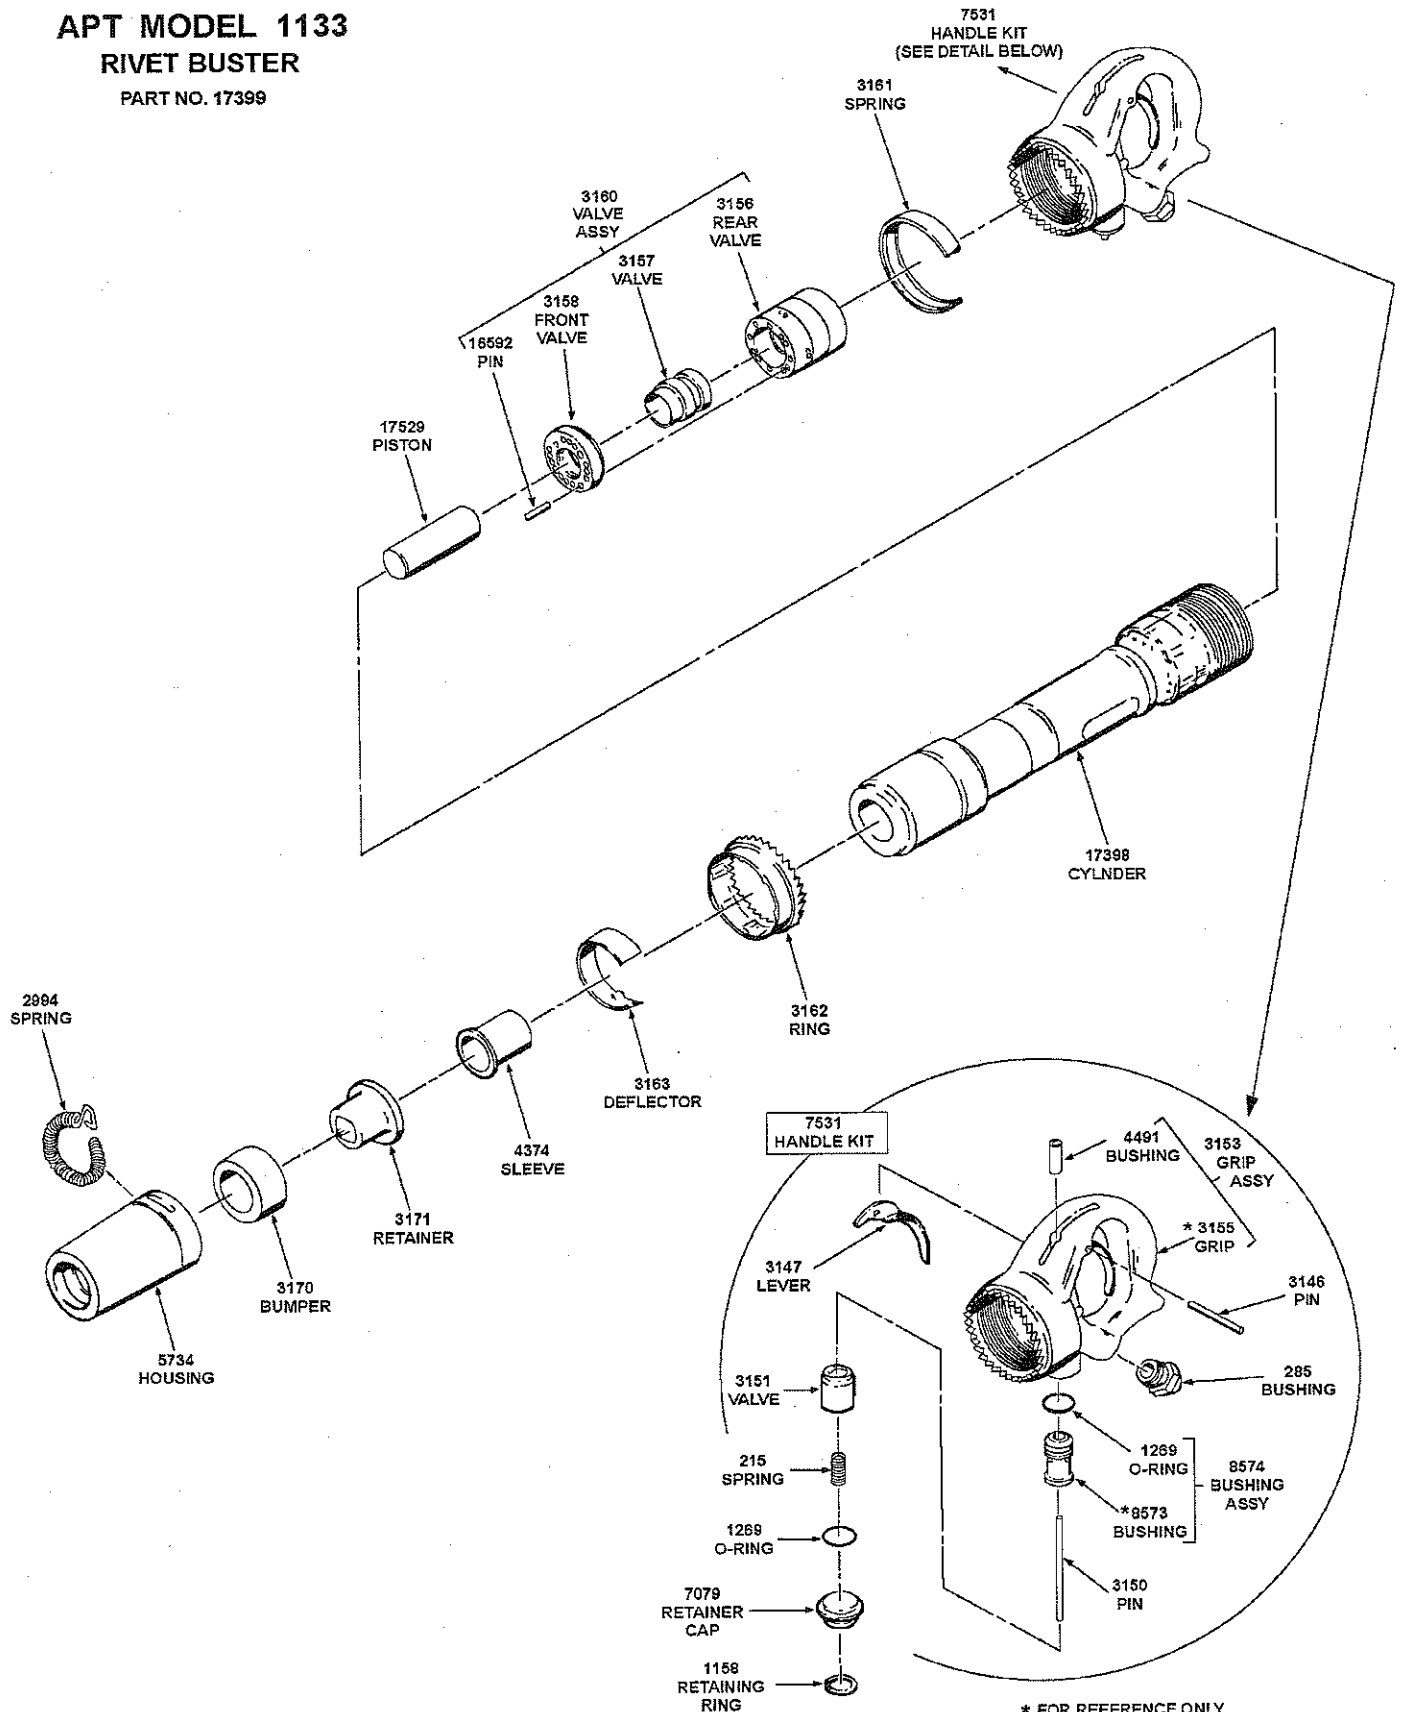

AMERICAN PNEUMATIC TOOL

APT MODEL 1133

RIVET BUSTER

PART NO. 17399

* FOR REFERENCE ONLY
(THESE PARTS NOT SOLD SEPARATELY)

CROWDER SUPPLY COMPANY 8495 ROSLYN ST, COMMERCE CITY, COLORADO 80022 TOLL FREE 888-883-5144 WWW.CROWDERSUPPLY.COM

APT