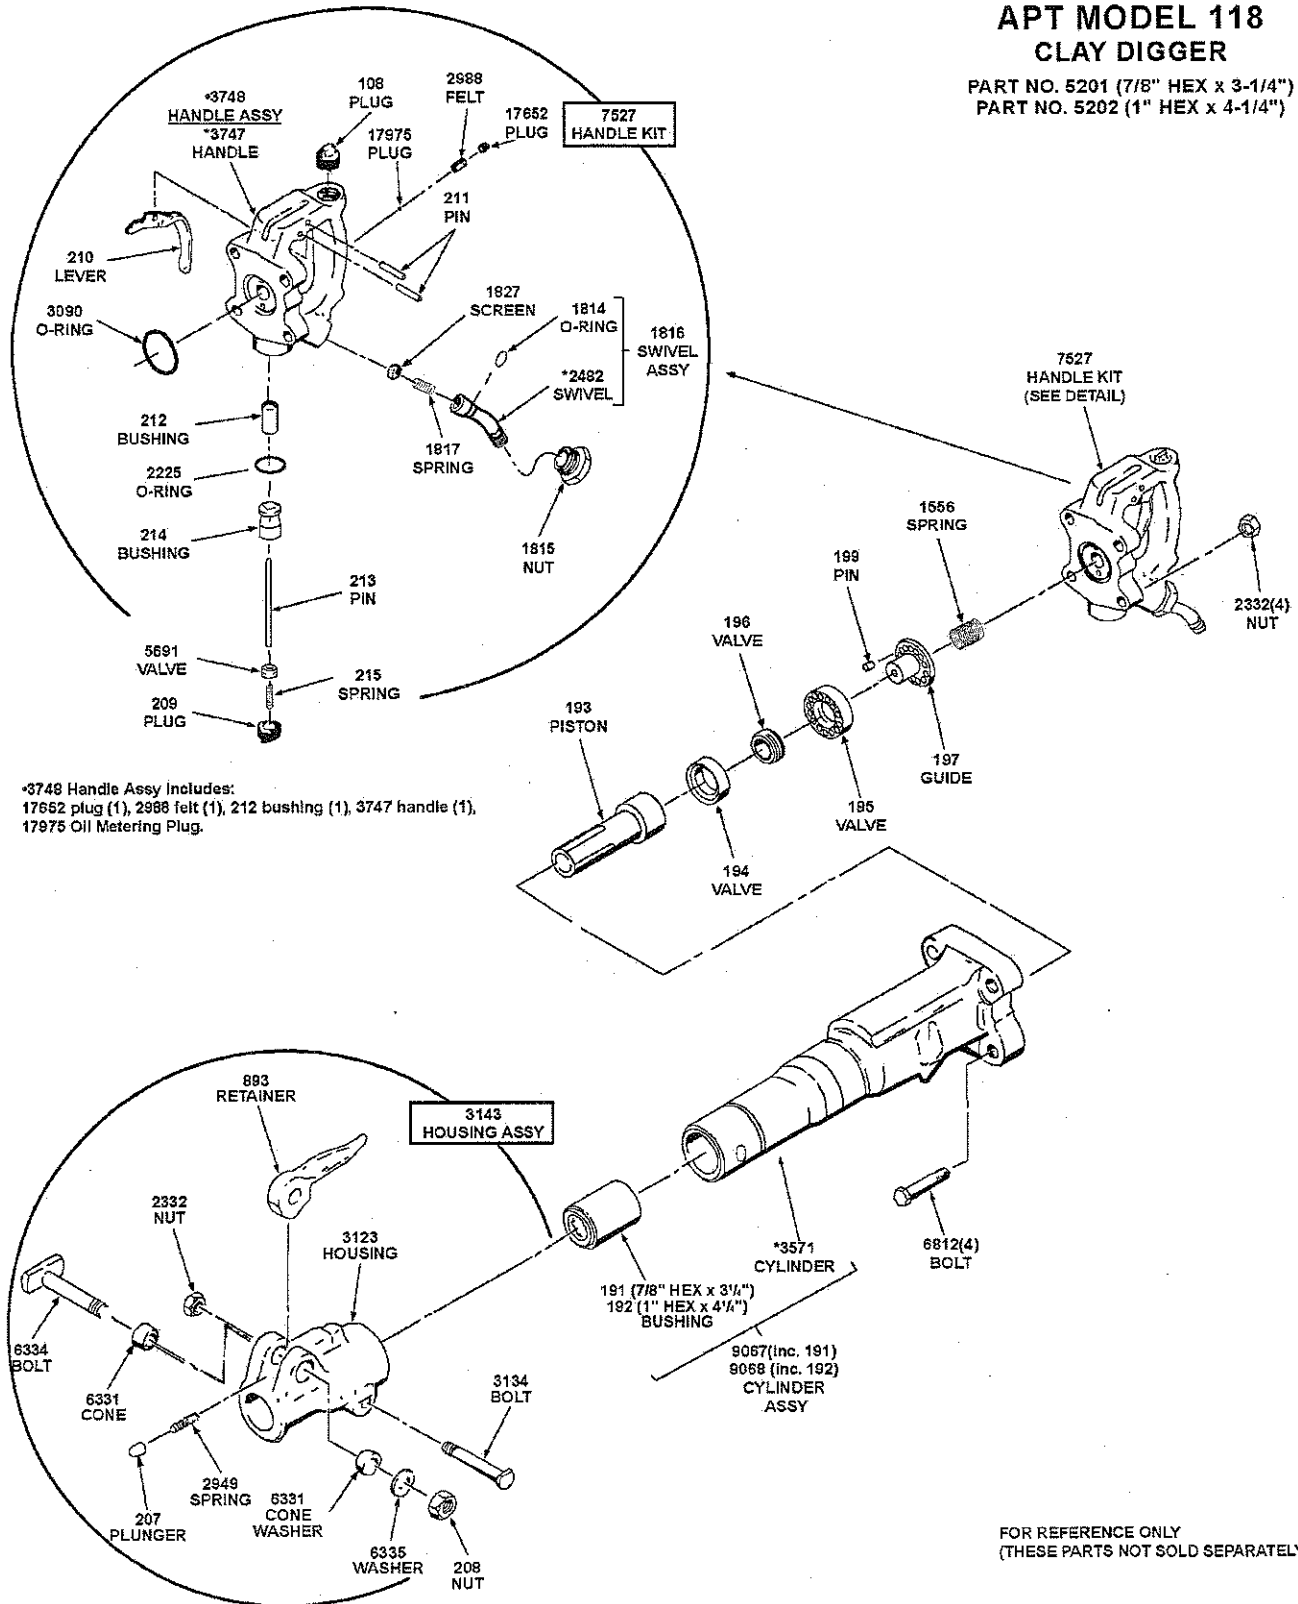

AMERICAN PNEUMATIC TOOL

APT MODEL 118 CLAY DIGGER

PART NO. 5201 (7/8" HEX x 3-1/4")
PART NO. 5202 (1" HEX x 4-1/4")

*3748 Handle Assy includes:
17662 plug (1), 2988 felt (1), 212 bushing (1), 3747 handle (1),
17975 Oil Metering Plug.

FOR REFERENCE ONLY
(THESE PARTS NOT SOLD SEPARATELY)

CROWDER SUPPLY COMPANY 8495 ROSLYN ST, COMMERCE CITY, COLORADO 80022 TOLL FREE 888-883-5144 WWW.CROWDERSUPPLY.COM