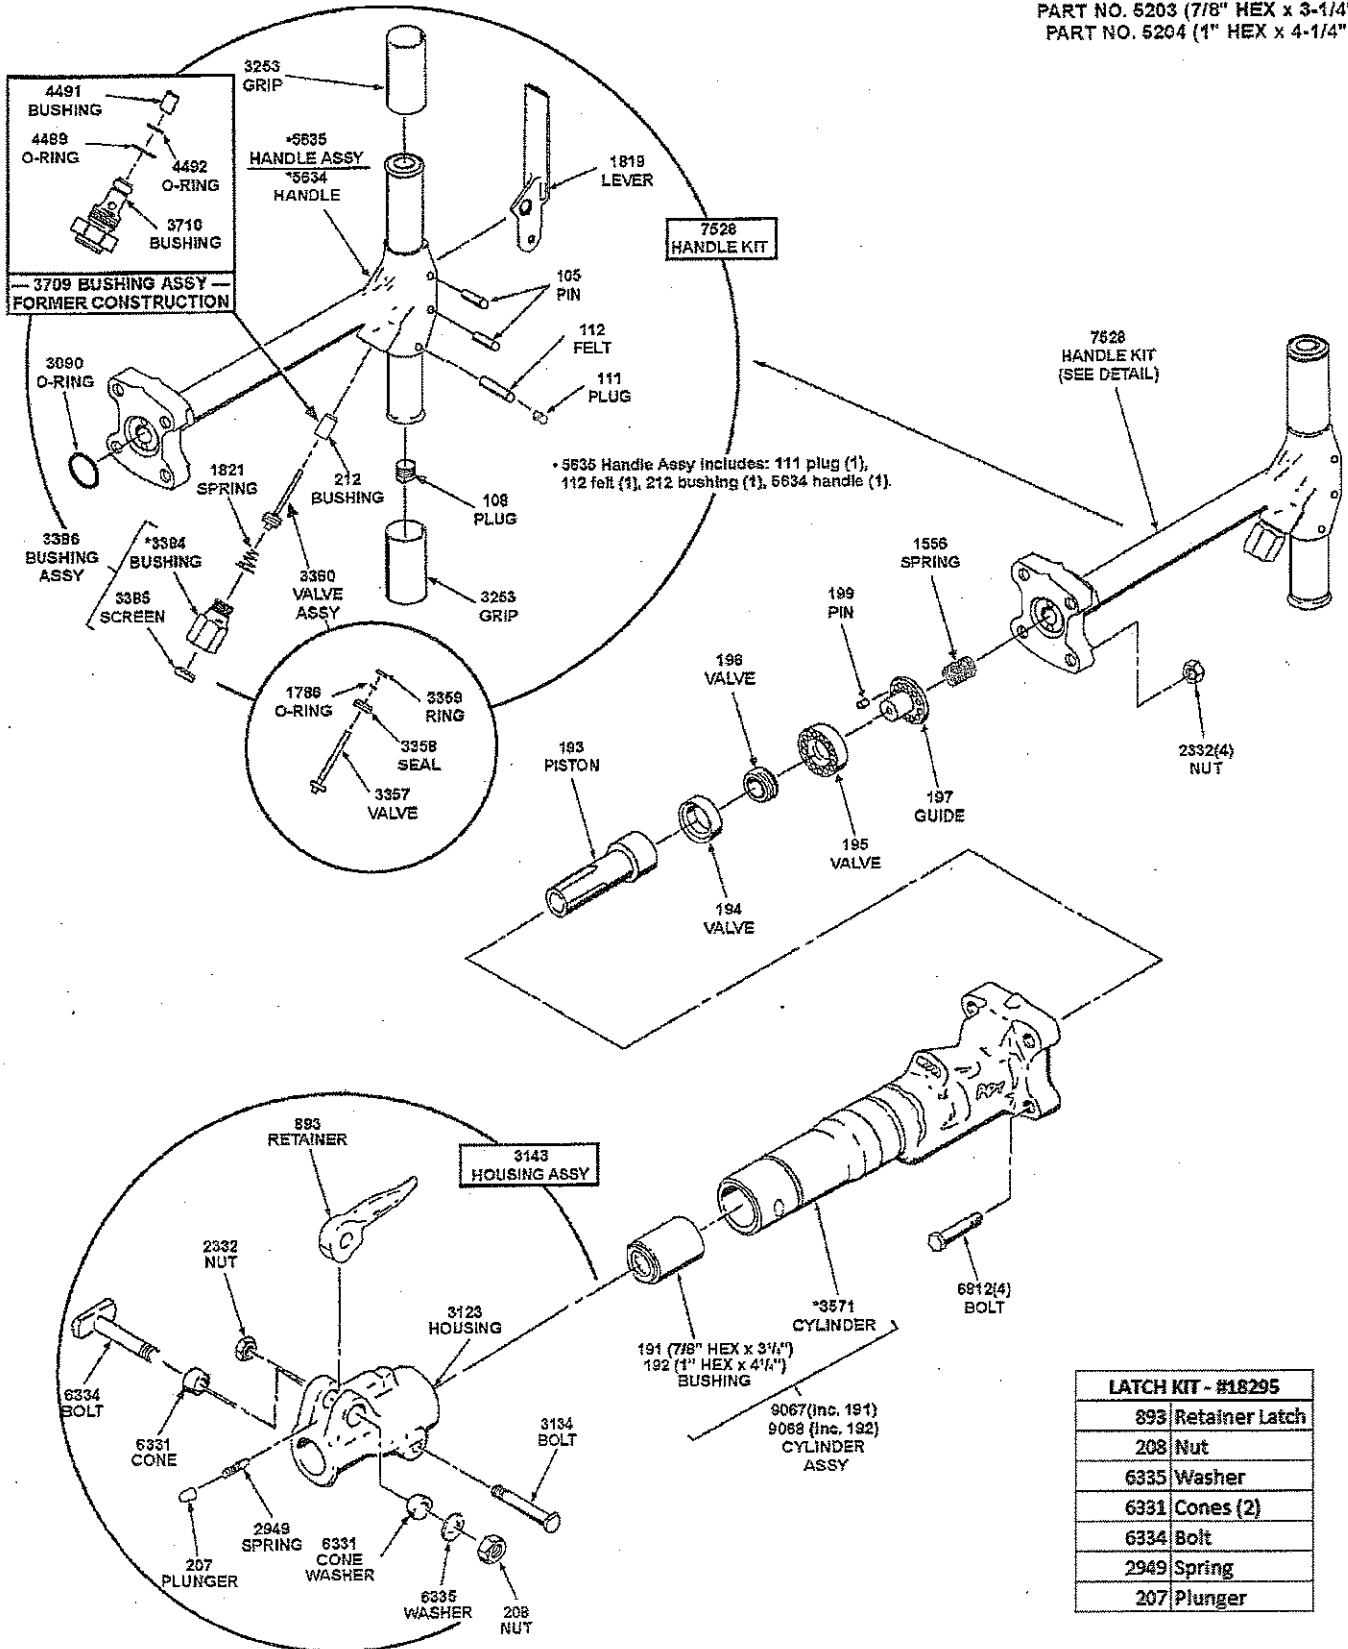

AMERICAN PNEUMATIC TOOL

APT MODEL 119 TRENCH DIGGER

PART NO. 5203 (7/8" HEX x 3-1/4")
PART NO. 5204 (1" HEX x 4-1/4")

LATCH KIT - #18295	
893	Retainer Latch
208	Nut
6335	Washer
6331	Cones (2)
6334	Bolt
2949	Spring
207	Plunger

* FOR REFERENCE ONLY
(THESE PARTS NOT SOLD SEPARATELY)

CROWDER SUPPLY COMPANY 8495 ROSLYN ST, COMMERCE CITY, COLORADO 80022 TOLL FREE 888-883-5144 WWW.CROWDERSUPPLY.COM