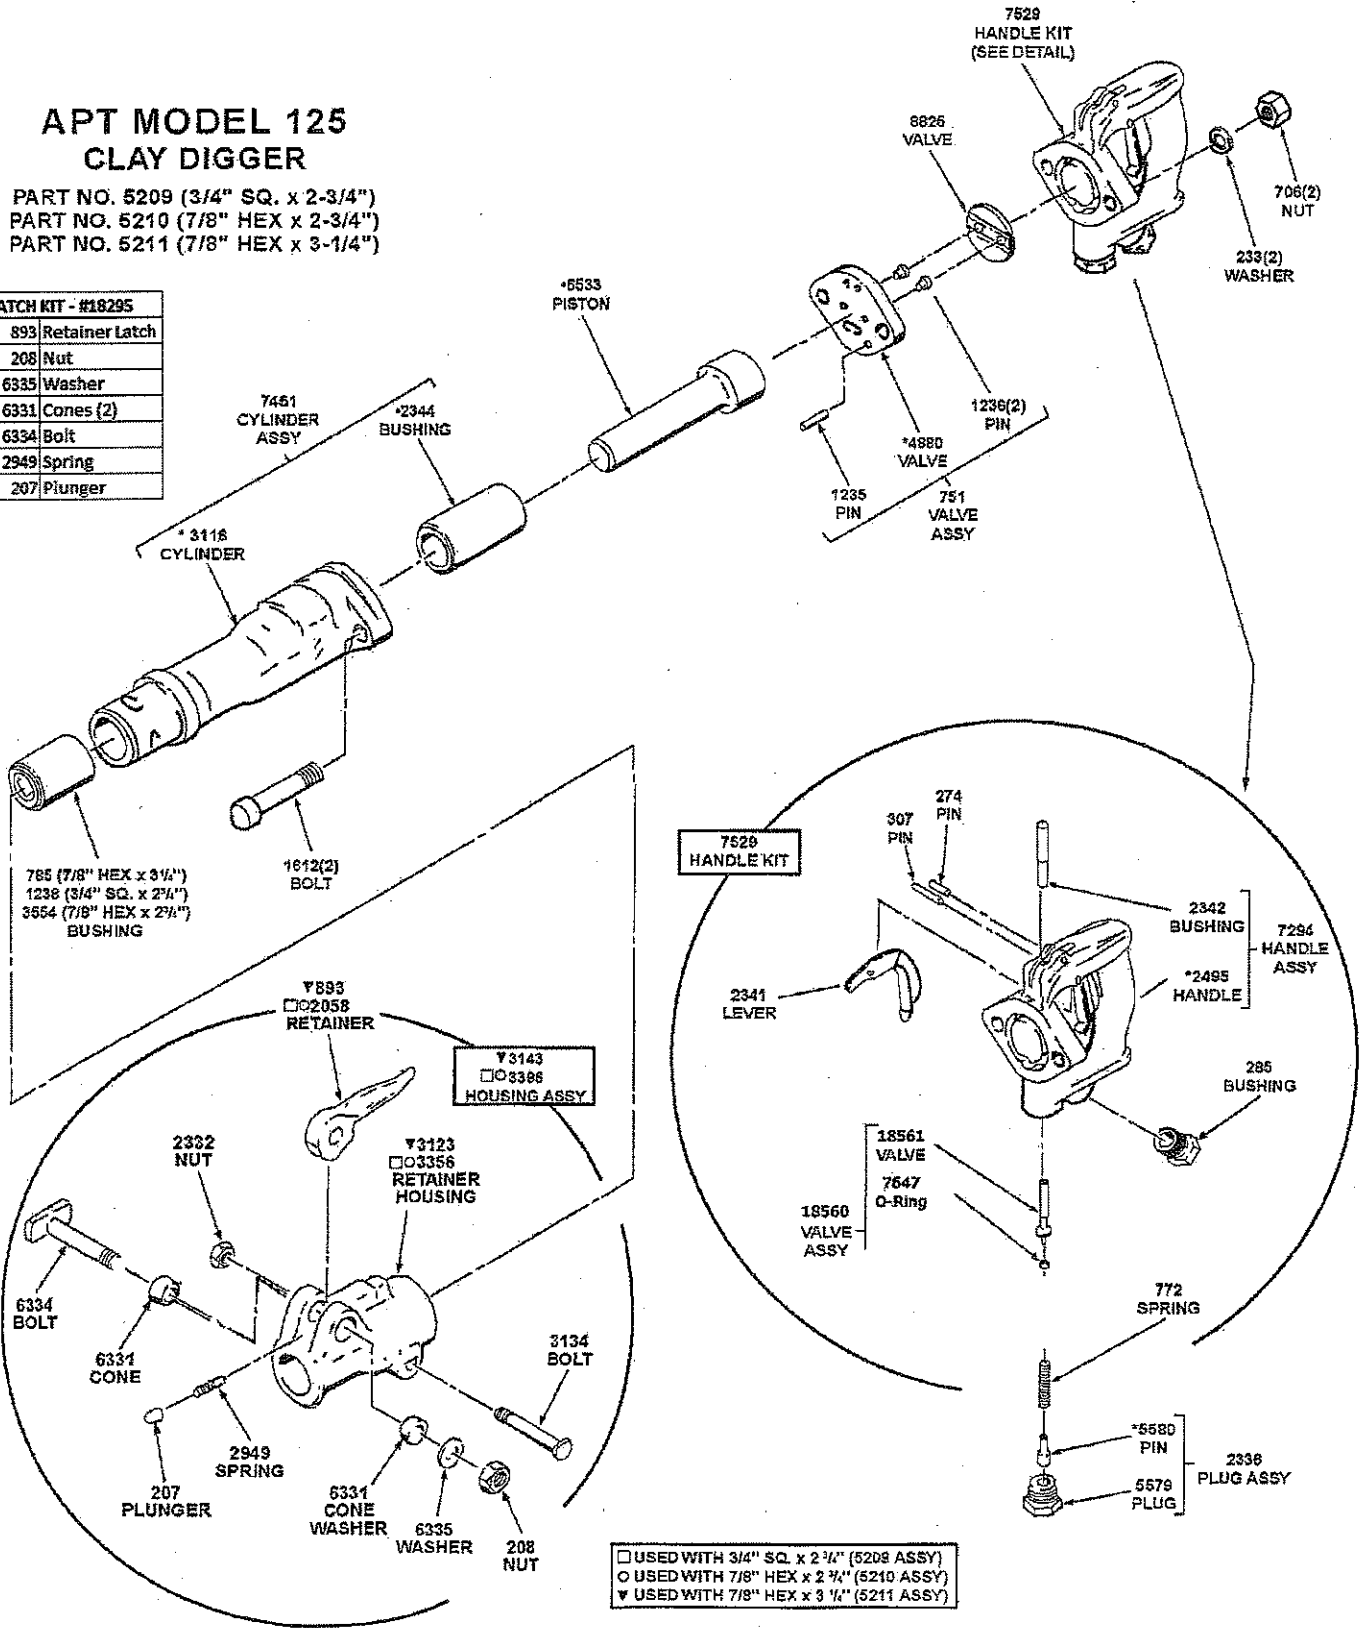

AMERICAN PNEUMATIC TOOL

APT MODEL 125 CLAY DIGGER

PART NO. 5209 (3/4" SQ. x 2-3/4")
 PART NO. 5210 (7/8" HEX x 2-3/4")
 PART NO. 5211 (7/8" HEX x 3-1/4")

LATCH KIT - #18295	
893	Retainer Latch
208	Nut
6335	Washer
6331	Cones (2)
6334	Bolt
2949	Spring
207	Plunger

* FOR REFERENCE ONLY
 (THESE PARTS NOT SOLD SEPARATELY)

APT