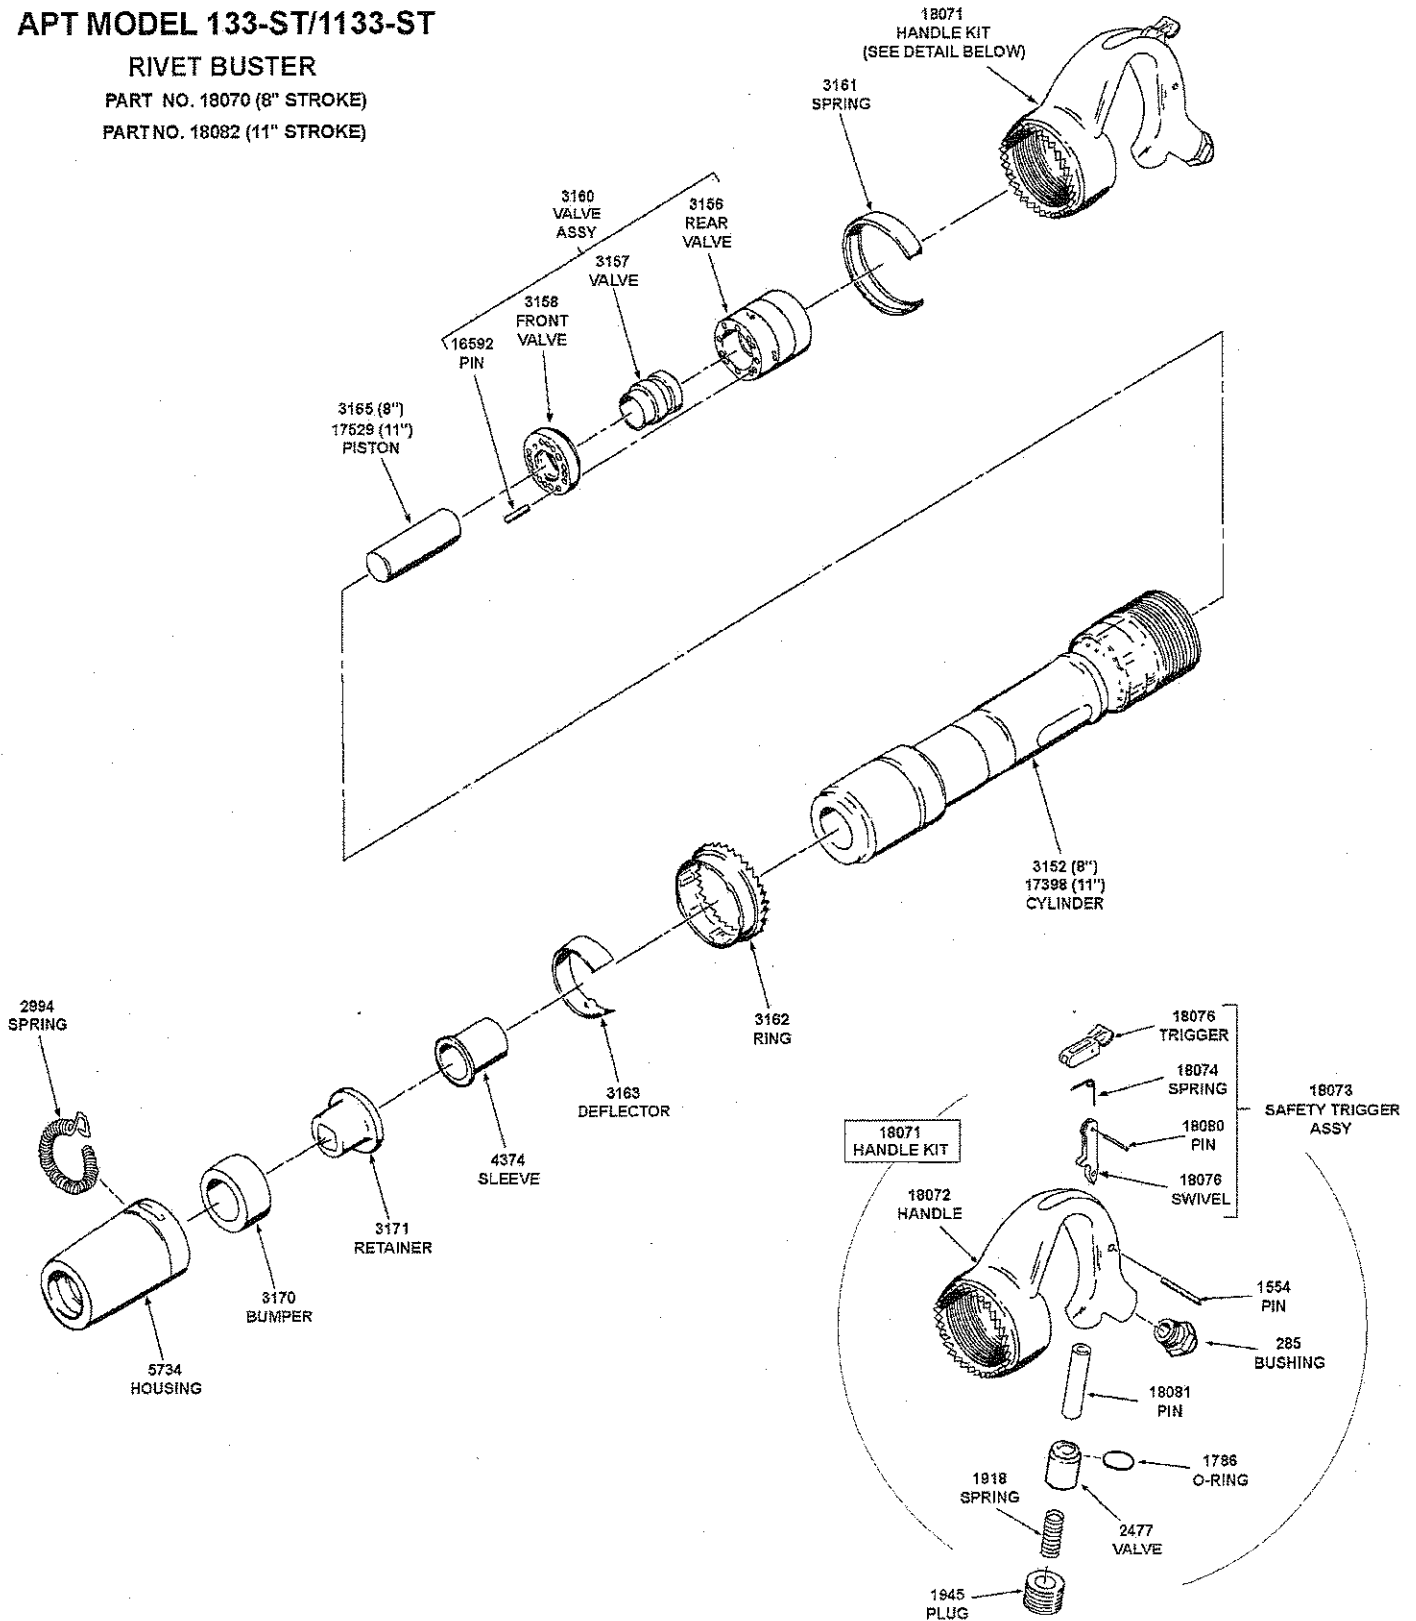

AMERICAN PNEUMATIC TOOL

CROWDER SUPPLY COMPANY 8495 ROSLYN ST, COMMERCE CITY, COLORADO 80022 TOLL FREE 888-883-5144 WWW.CROWDERSUPPLY.COM

APT MODEL 133-ST/1133-ST

RIVET BUSTER

PART NO. 18070 (8" STROKE)

PART NO. 18082 (11" STROKE)