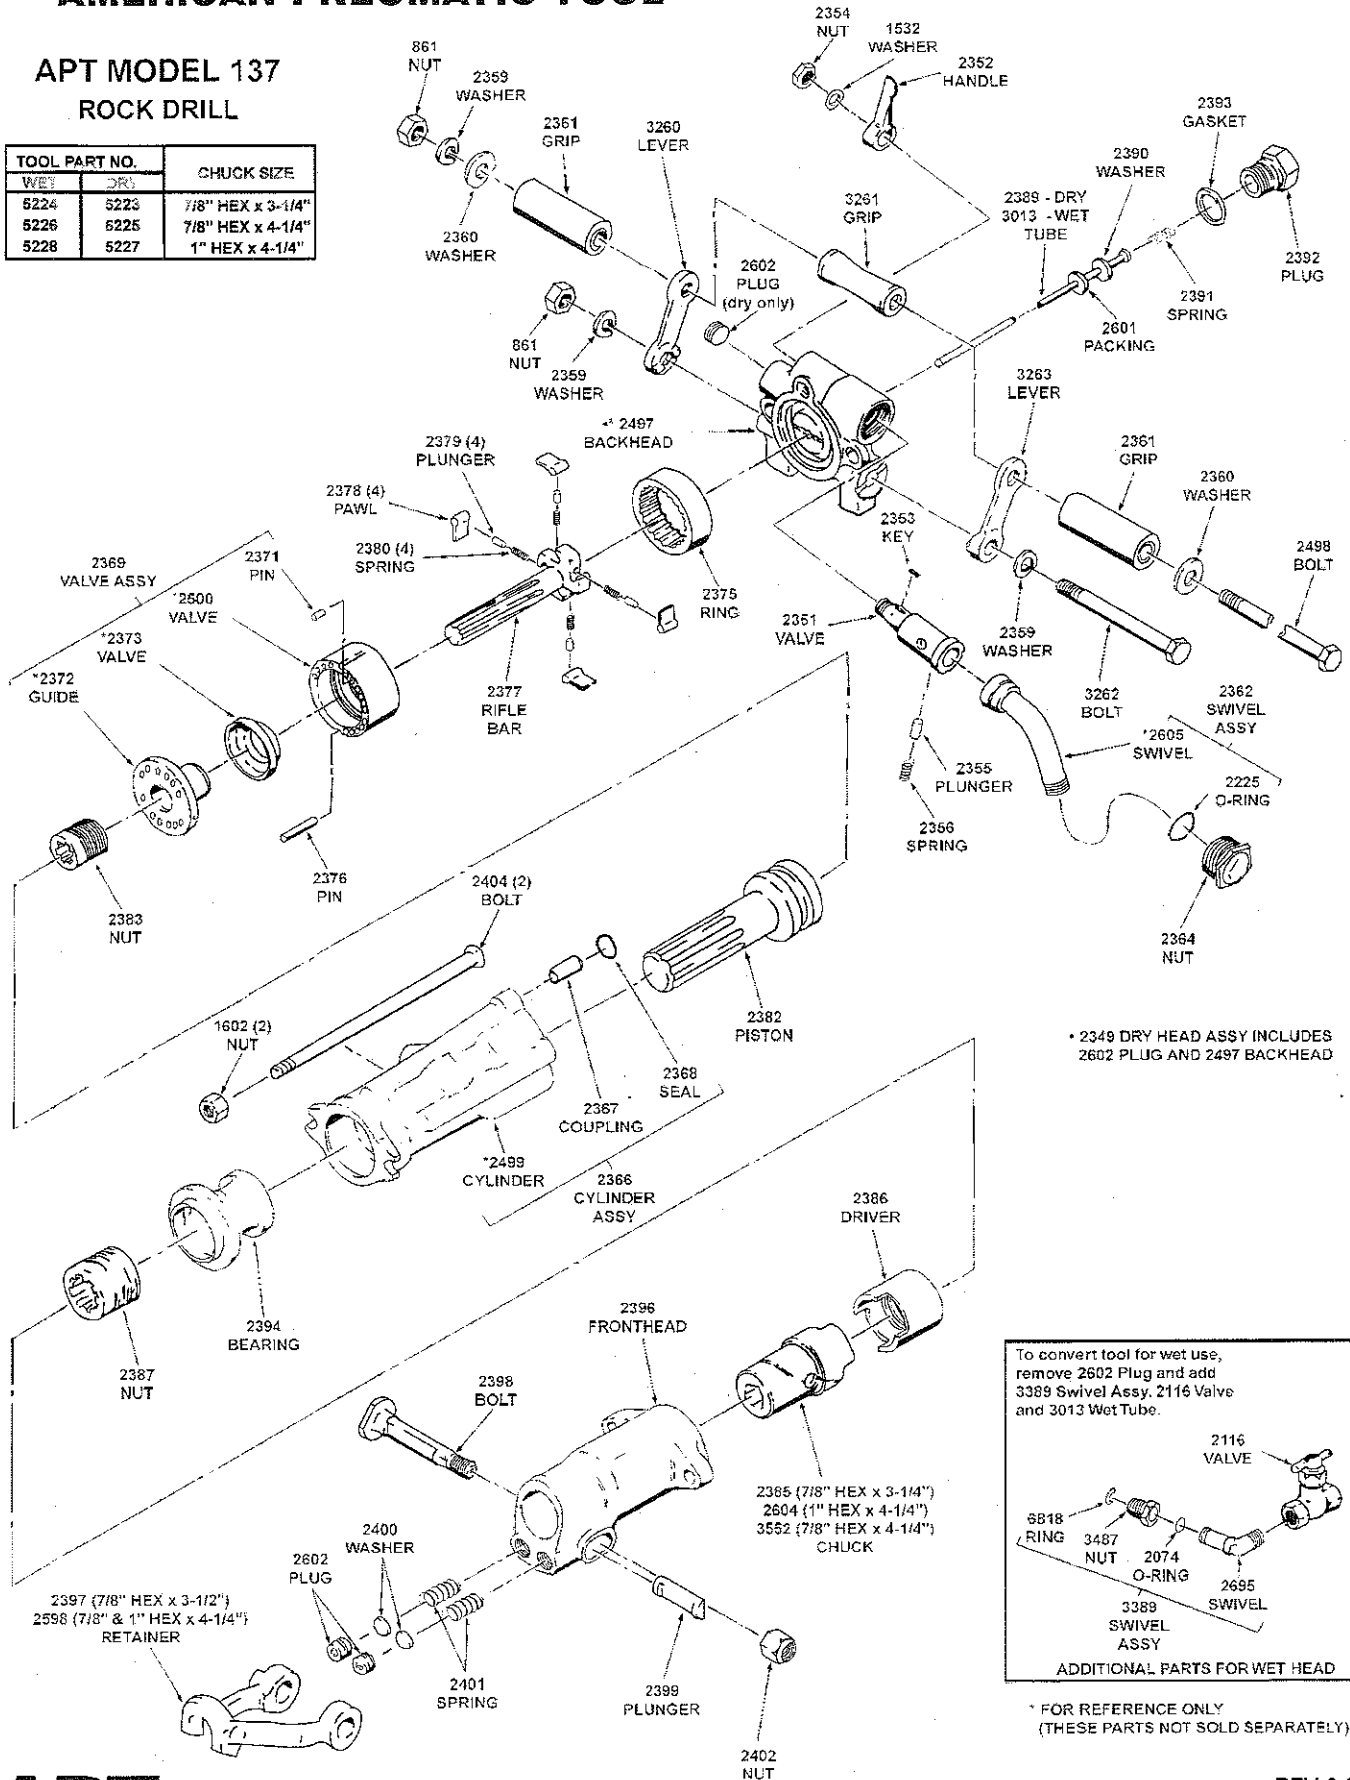

## APT MODEL 137 ROCK DRILL

TOOL PART NO.		CHUCK SIZE
WET	DRY	
5224	5223	7/8" HEX x 3-1/4"
5226	5225	7/8" HEX x 4-1/4"
5228	5227	1" HEX x 4-1/4"

\* 2349 DRY HEAD ASSY INCLUDES 2602 PLUG AND 2497 BACKHEAD

\* FOR REFERENCE ONLY (THESE PARTS NOT SOLD SEPARATELY)

CROWDER SUPPLY COMPANY 8495 ROSLYN ST, COMMERCE CITY, COLORADO 80022 TOLL FREE 888-883-5144 WWW.CROWDERSUPPLY.COM

# AMERICAN PNEUMATIC TOOL

## APT MODEL 137 ROCK DRILL

TOOL PART NO.		CHUCK SIZE
WET	DRY	
5224	5223	7/8" HEX x 3-1/4"
5226	5225	7/8" HEX x 4-1/4"
5228	5227	1" HEX x 4-1/4"

CROWDER SUPPLY COMPANY 8495 ROSLYN ST, COMMERCE CITY, COLORADO 80022 TOLL FREE 888-883-5144 WWW.CROWDERSUPPLY.COM