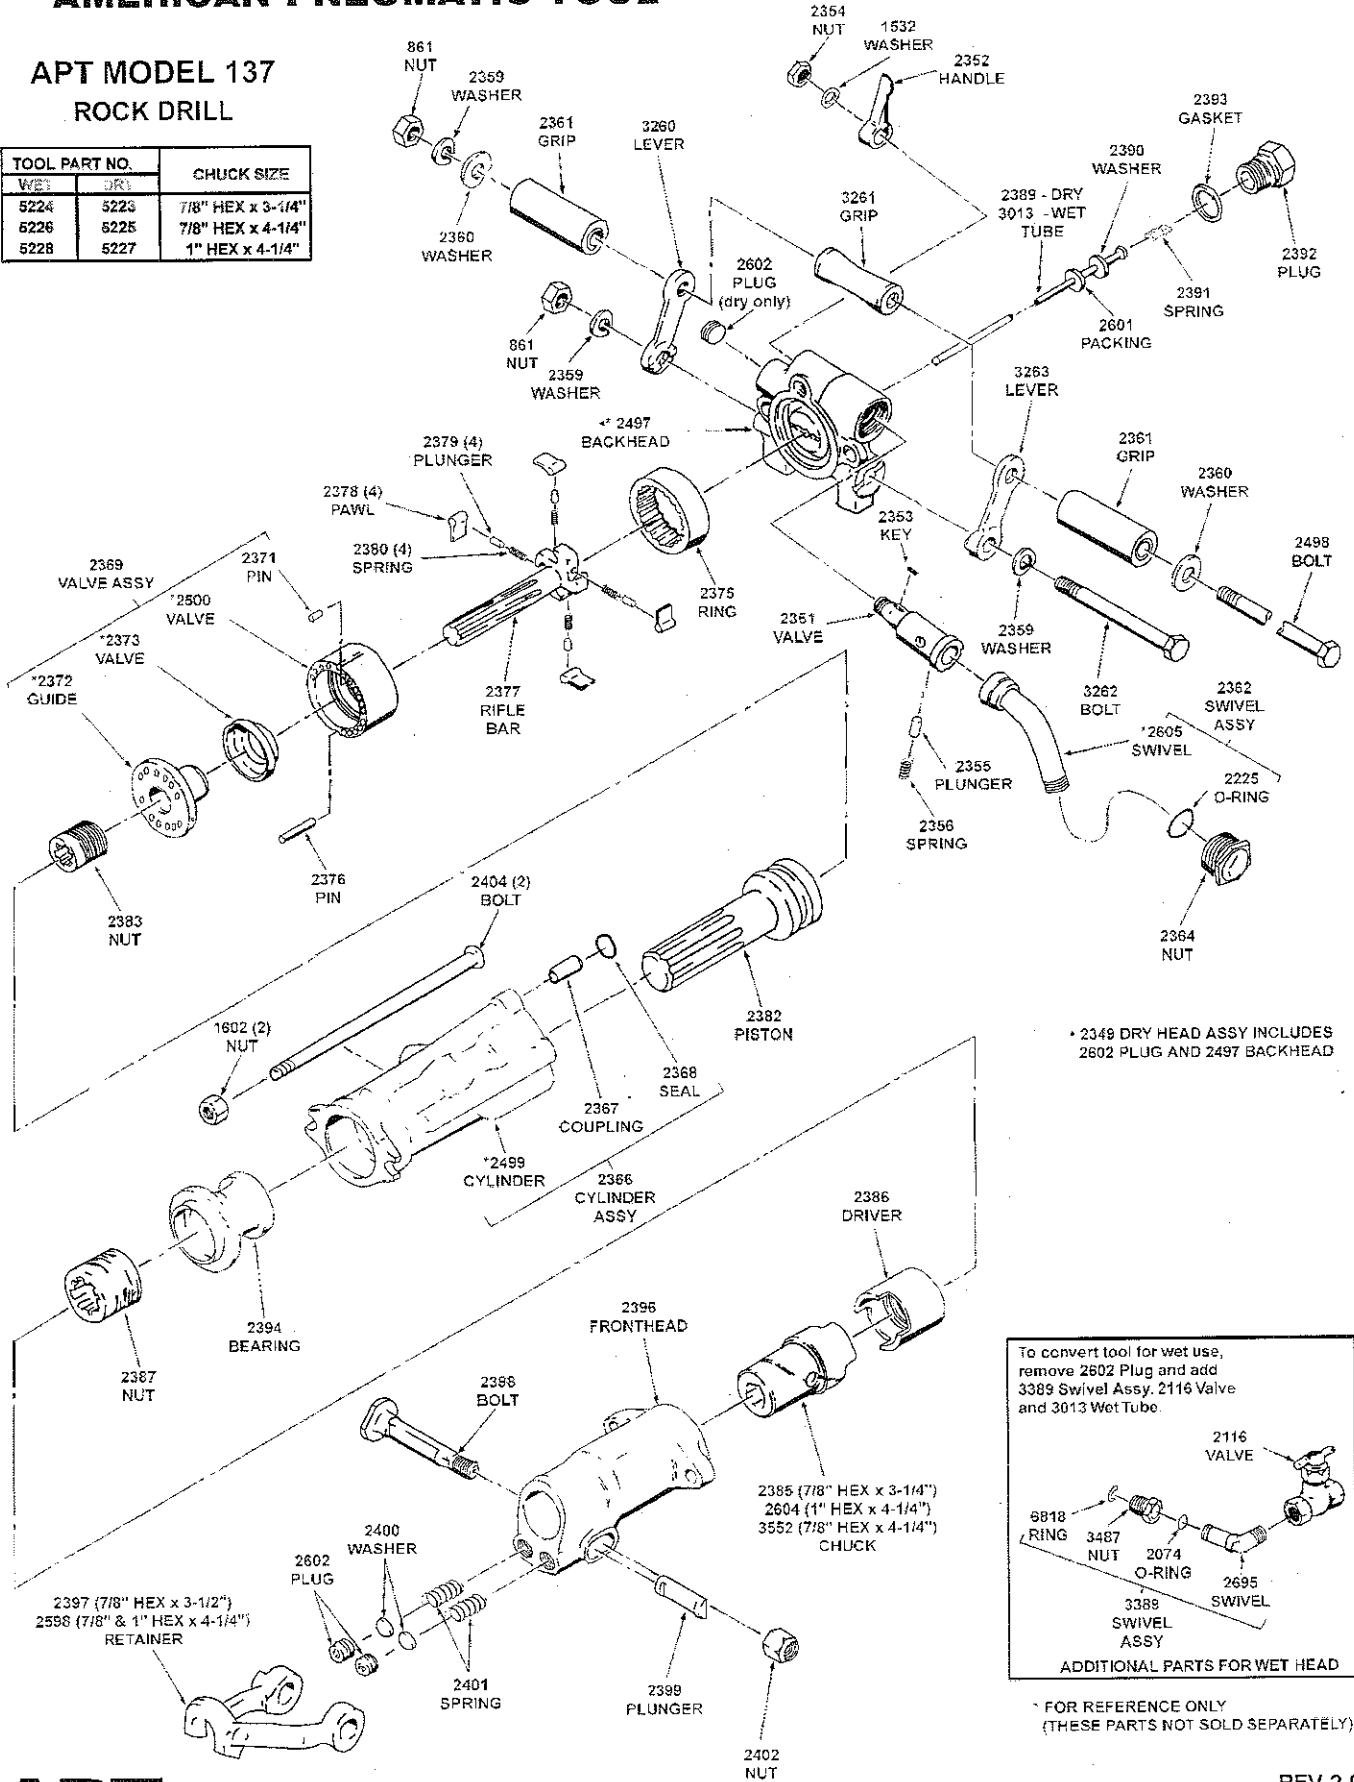

## APT MODEL 137 ROCK DRILL

TOOL PART NO.		CHUCK SIZE
WET	DRY	
5224	5223	7/8" HEX x 3-1/4"
5226	5225	7/8" HEX x 4-1/4"
5228	5227	1" HEX x 4-1/4"

\* 2349 DRY HEAD ASSY INCLUDES 2602 PLUG AND 2497 BACKHEAD

\* FOR REFERENCE ONLY (THESE PARTS NOT SOLD SEPARATELY)

CROWDER SUPPLY COMPANY 8495 ROSLYN ST, COMMERCE CITY, COLORADO 80022 TOLL FREE 888-883-5144 WWW.CROWDERSUPPLY.COM

# AMERICAN PNEUMATIC TOOL

## APT MODEL 137 ROCK DRILL

TOOL PART NO.		CHUCK SIZE
WET	DRY	
5224	5223	7/8" HEX x 3-1/4"
5226	5225	7/8" HEX x 4-1/4"
5228	5227	1" HEX x 4-1/4"

CROWDER SUPPLY COMPANY 8495 ROSLYN ST, COMMERCE CITY, COLORADO 80022 TOLL FREE 888-883-5144 WWW.CROWDERSUPPLY.COM