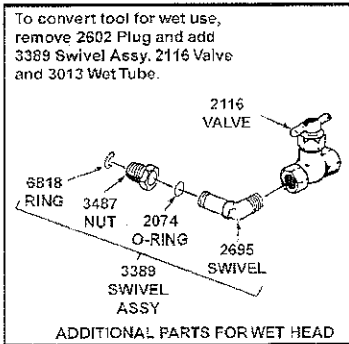

## APT MODEL 137 ROCK DRILL

TOOL PART NO.		CHUCK SIZE
WET	DRY	
5224	5223	7/8" HEX x 3-1/4"
5226	5225	7/8" HEX x 4-1/4"
5228	5227	1" HEX x 4-1/4"

\* 2349 DRY HEAD ASSY INCLUDES 2602 PLUG AND 2497 BACKHEAD

## APT MODEL 137 ROCK DRILL

TOOL PART NO.		CHUCK SIZE
WET	DRY	
5224	5223	7/8" HEX x 3-1/4"
5226	5225	7/8" HEX x 4-1/4"
5228	5227	1" HEX x 4-1/4"

CROWDER SUPPLY COMPANY 8495 ROSLYN ST, COMMERCE CITY, COLORADO 80022 TOLL FREE 888-883-5144 WWW.CROWDERSUPPLY.COM