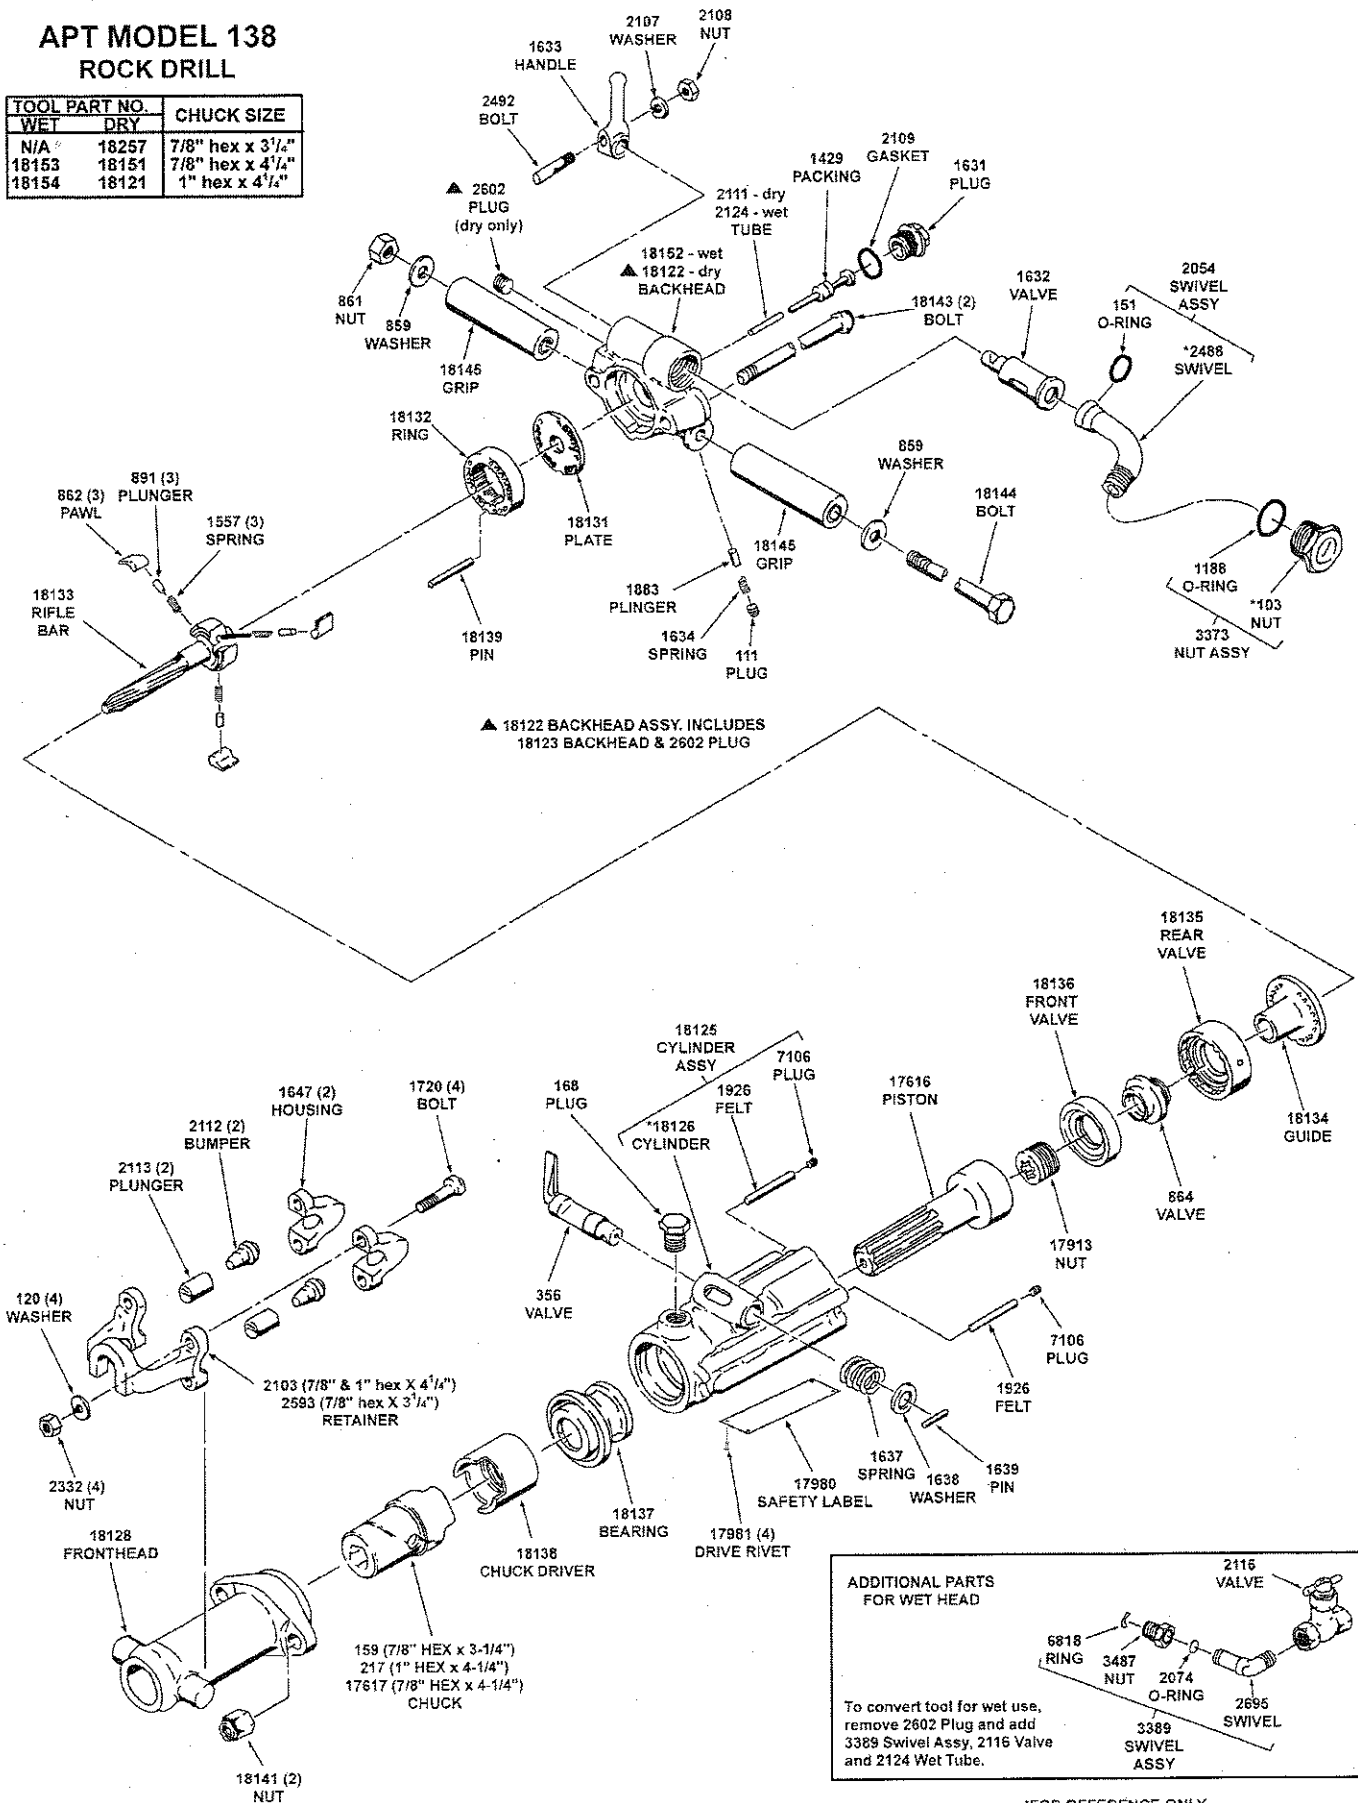

# AMERICAN PNEUMATIC TOOL

## APT MODEL 138 ROCK DRILL

TOOL PART NO.		CHUCK SIZE
WET	DRY	
N/A	18257	7/8" hex x 3 1/4"
18153	18151	7/8" hex x 4 1/4"
18154	18121	1" hex x 4 1/4"

\*FOR REFERENCE ONLY  
(THESE PARTS NOT SOLD SEPARATELY)

CROWDER SUPPLY COMPANY 8495 ROSLYN ST, COMMERCE CITY, COLORADO 80022 TOLL FREE 888-883-5144 WWW.CROWDERSUPPLY.COM