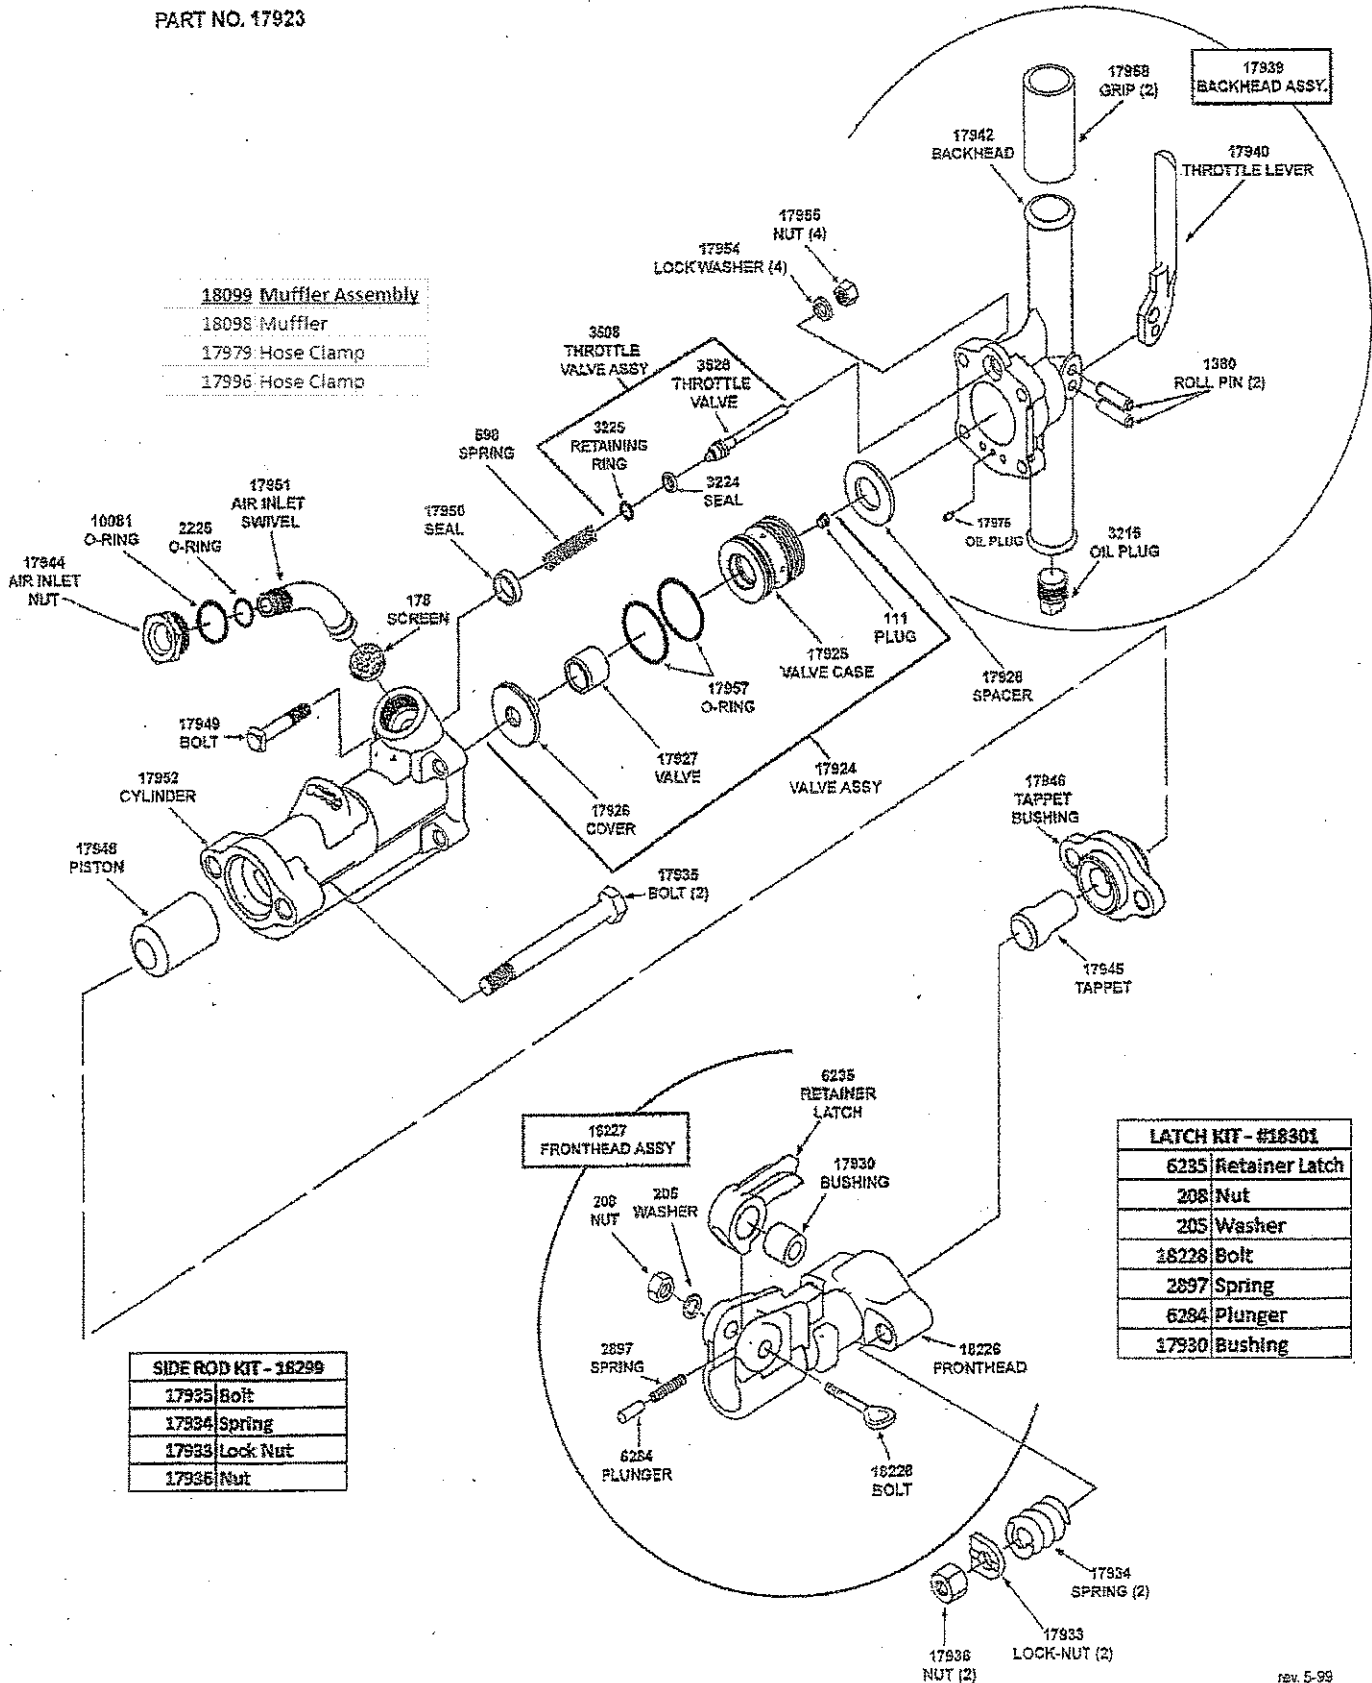

AMERICAN PNEUMATIC TOOL

**APT MODEL 140
PAVING BREAKER
PART NO. 17923**

CROWDER SUPPLY COMPANY 8495 ROSLYN ST, COMMERCE CITY, COLORADO 80022 TOLL FREE 888-883-5144 WWW.CROWDERSUPPLY.COM

REV. 5-99