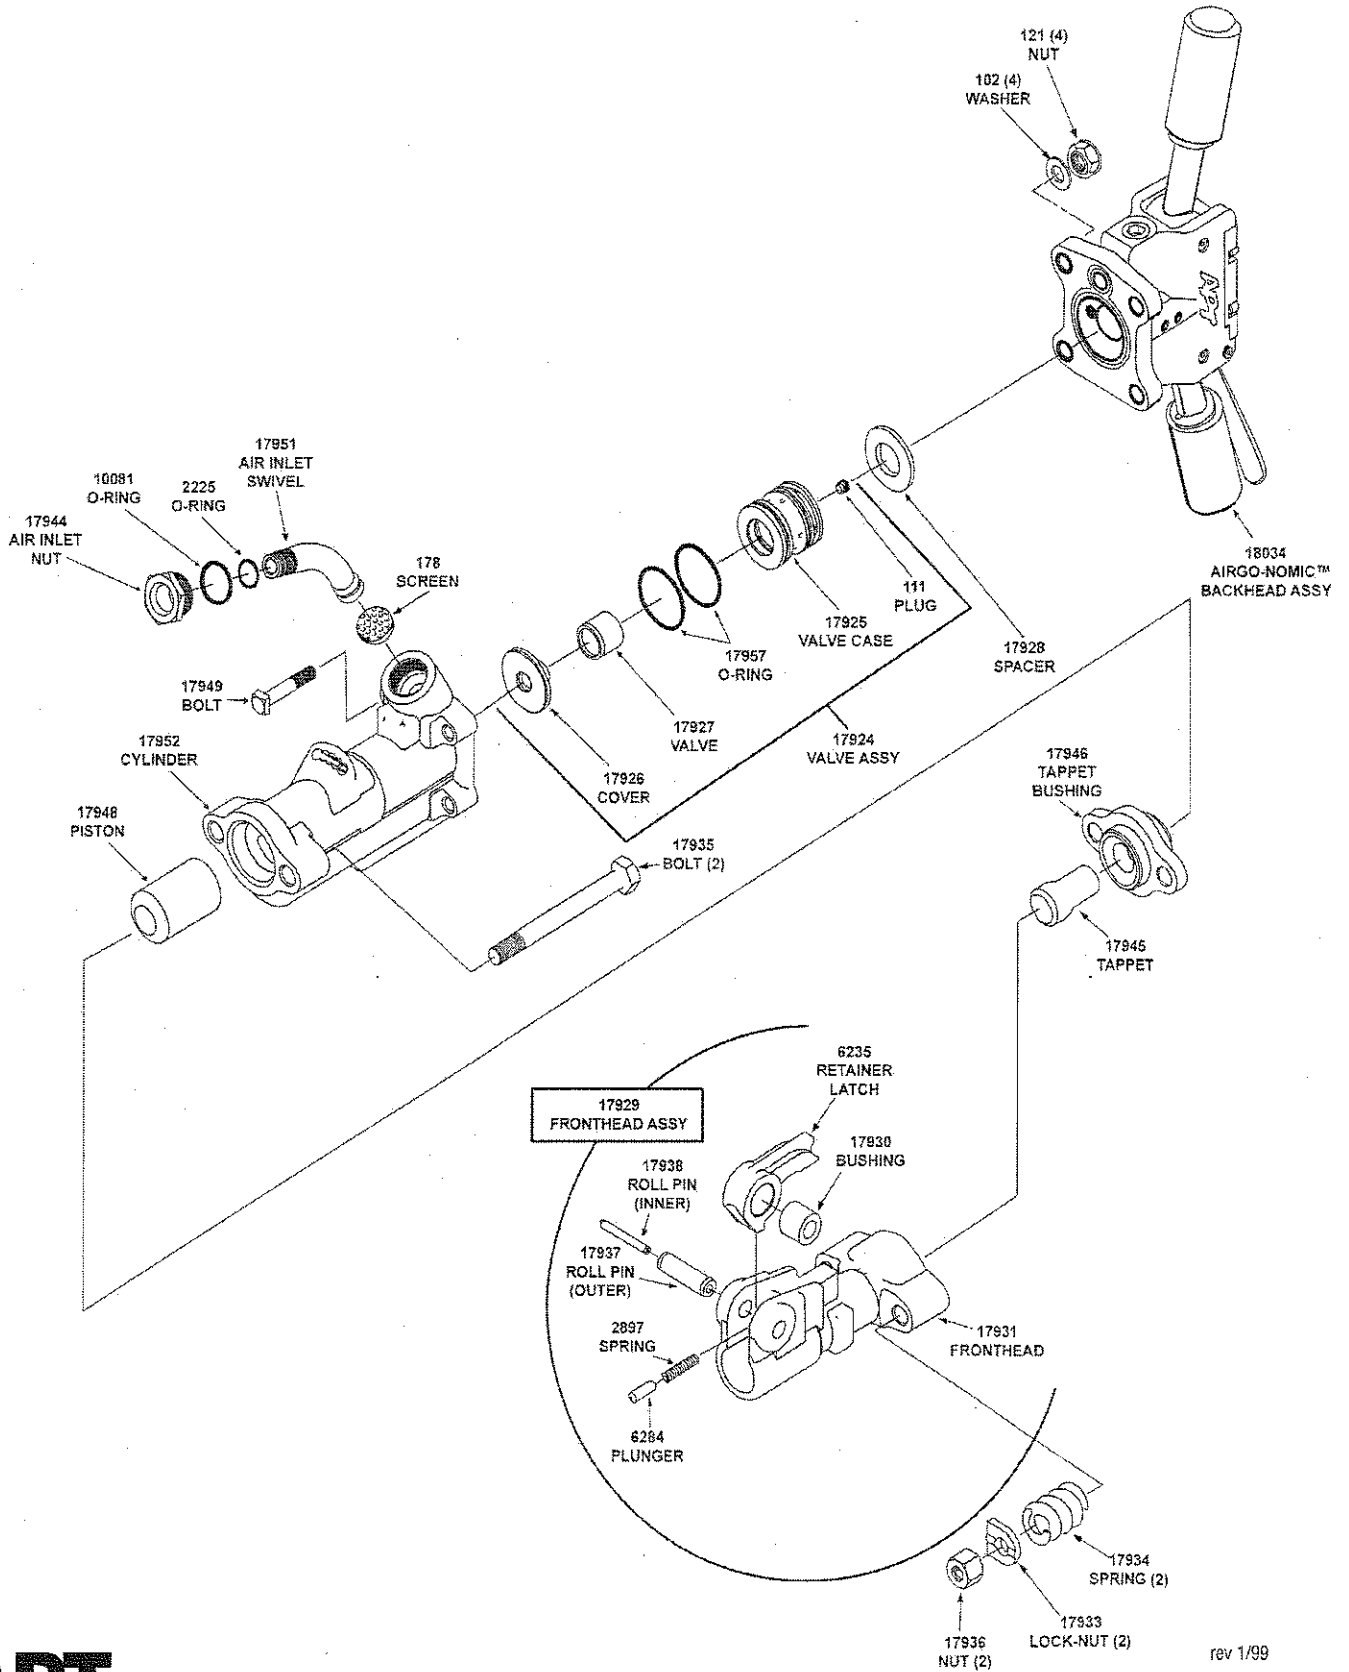

AMERICAN PNEUMATIC TOOL

APT MODEL 140A
AIRGO-Line™ PAVING BREAKER
PART NO. 18041

CROWDER SUPPLY COMPANY 8495 ROSLYN ST, COMMERCE CITY, COLORADO 80022 TOLL FREE 888-883-5144 WWW.CROWDERSUPPLY.COM

APT

rev 1/99