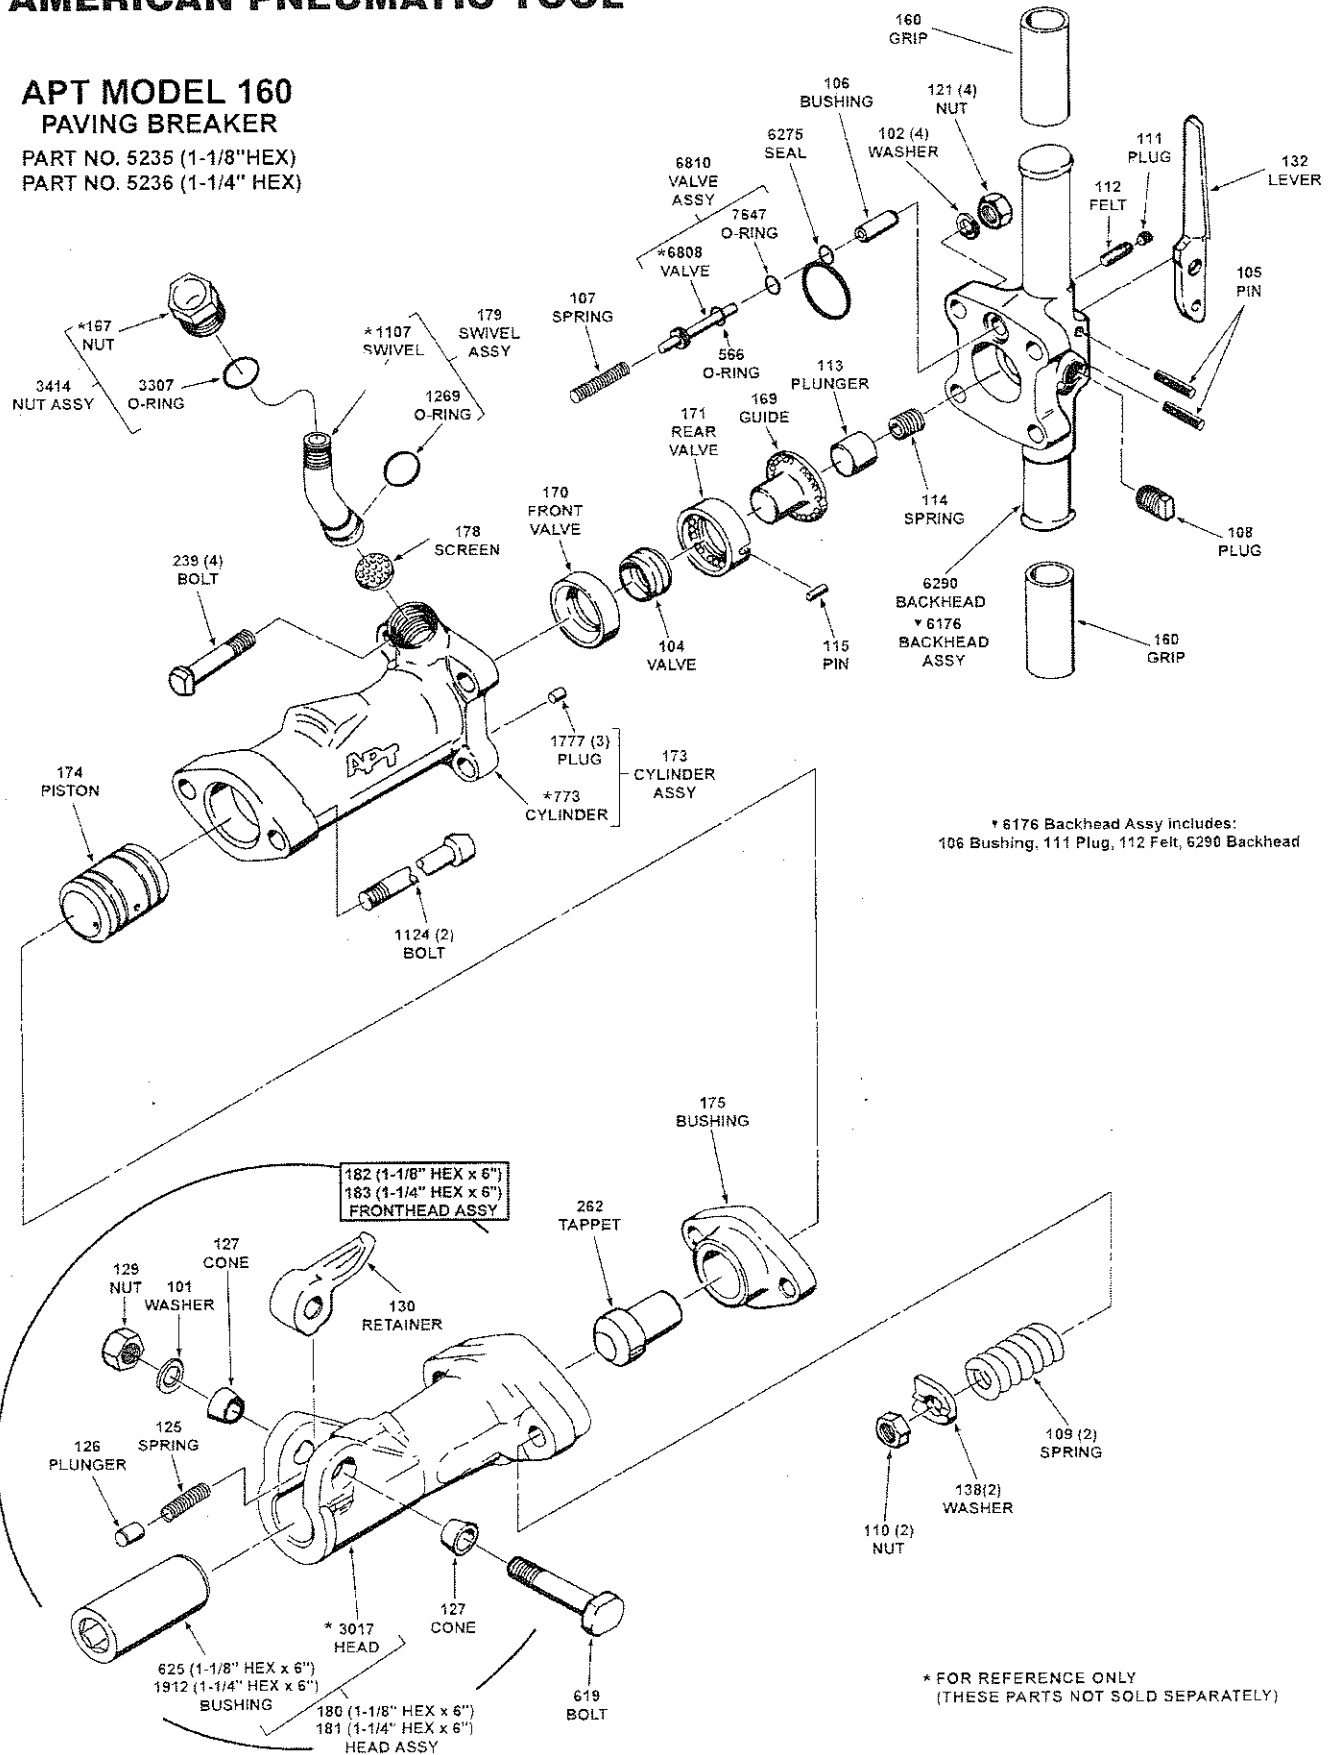

# AMERICAN PNEUMATIC TOOL

## APT MODEL 160 PAVING BREAKER

PART NO. 5235 (1-1/8" HEX)  
PART NO. 5236 (1-1/4" HEX)

\*6176 Backhead Assy includes:  
106 Bushing, 111 Plug, 112 Felt, 6290 Backhead

\* FOR REFERENCE ONLY  
(THESE PARTS NOT SOLD SEPARATELY)