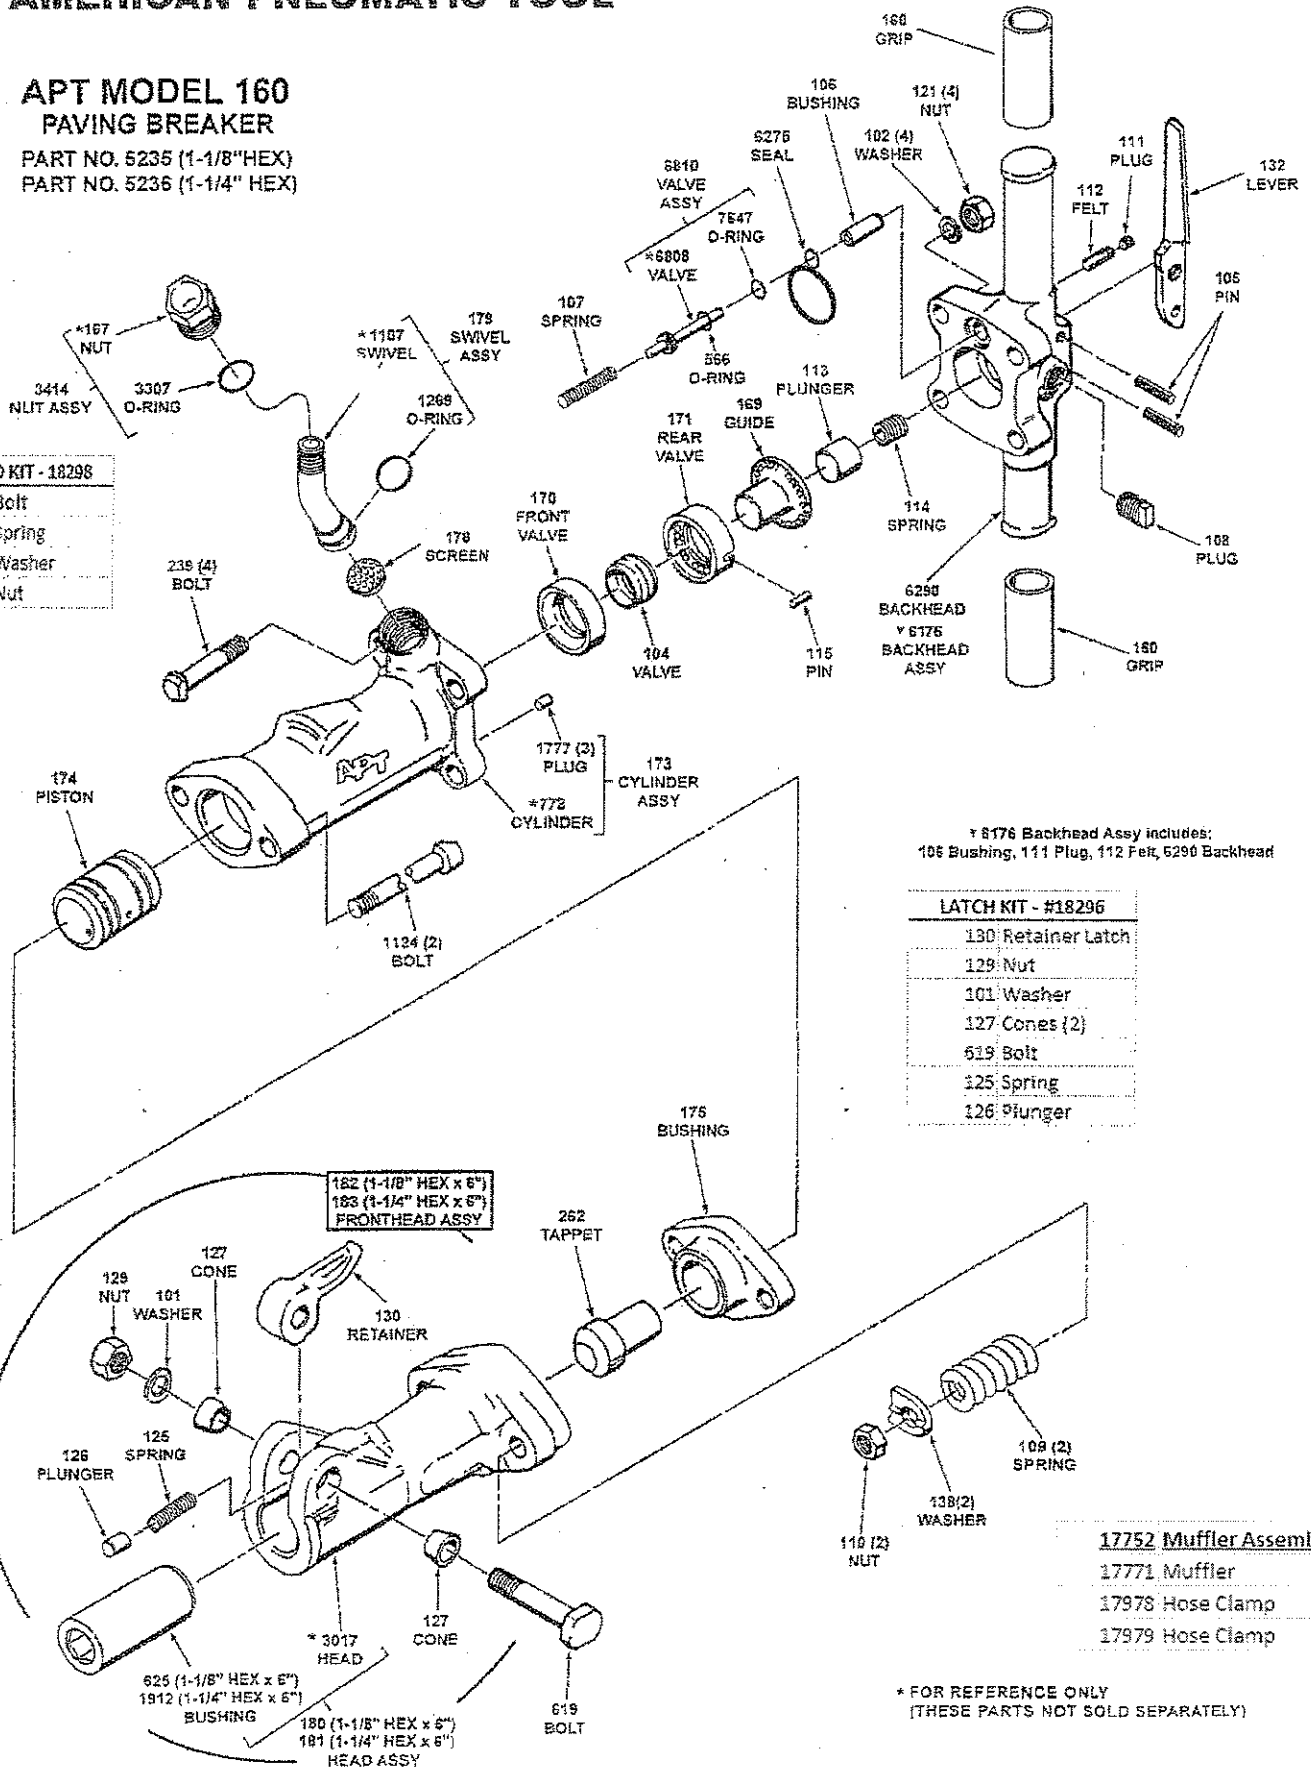

# AMERICAN PNEUMATIC TOOL

## APT MODEL 160 PAVING BREAKER

PART NO. 5235 (1-1/8" HEX)  
PART NO. 5236 (1-1/4" HEX)

CROWDER SUPPLY COMPANY 8495 ROSLYN ST, COMMERCE CITY, COLORADO 80022 TOLL FREE 888-883-5144 WWW.CROWDERSUPPLY.COM

**SIDE ROD KIT - 18298**

1124 Bolt
109 Spring
138 Washer
110 Nut

\* 6176 Backhead Assy includes:  
106 Bushing, 111 Plug, 112 Felt, 6290 Backhead

**LATCH KIT - #18296**

130 Retainer Latch
129 Nut
101 Washer
127 Cones (2)
619 Bolt
125 Spring
126 Plunger

**17752 Muffler Assembly**

17771 Muffler
17978 Hose Clamp
17979 Hose Clamp

\* FOR REFERENCE ONLY  
(THESE PARTS NOT SOLD SEPARATELY)