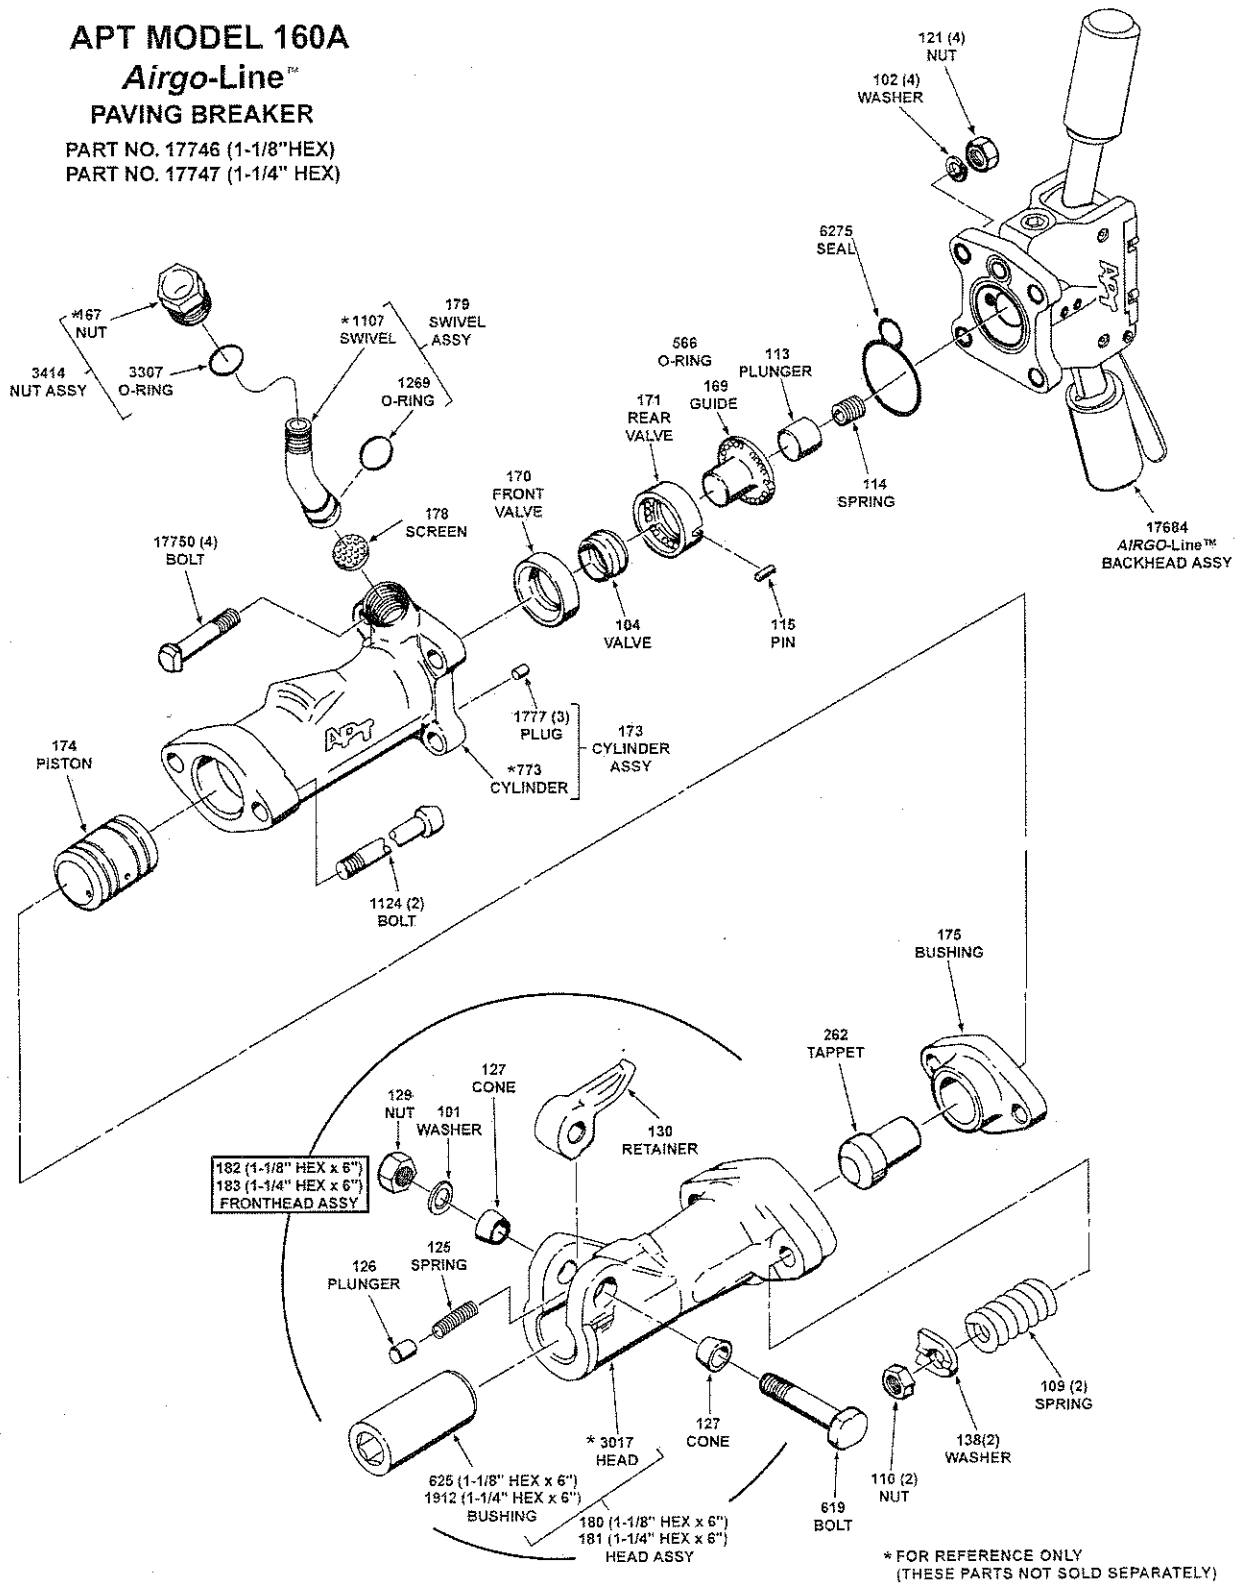

AMERICAN PNEUMATIC TOOL

APT MODEL 160A

Airgo-Line™

PAVING BREAKER

PART NO. 17746 (1-1/8" HEX)

PART NO. 17747 (1-1/4" HEX)

* FOR REFERENCE ONLY
(THESE PARTS NOT SOLD SEPARATELY)