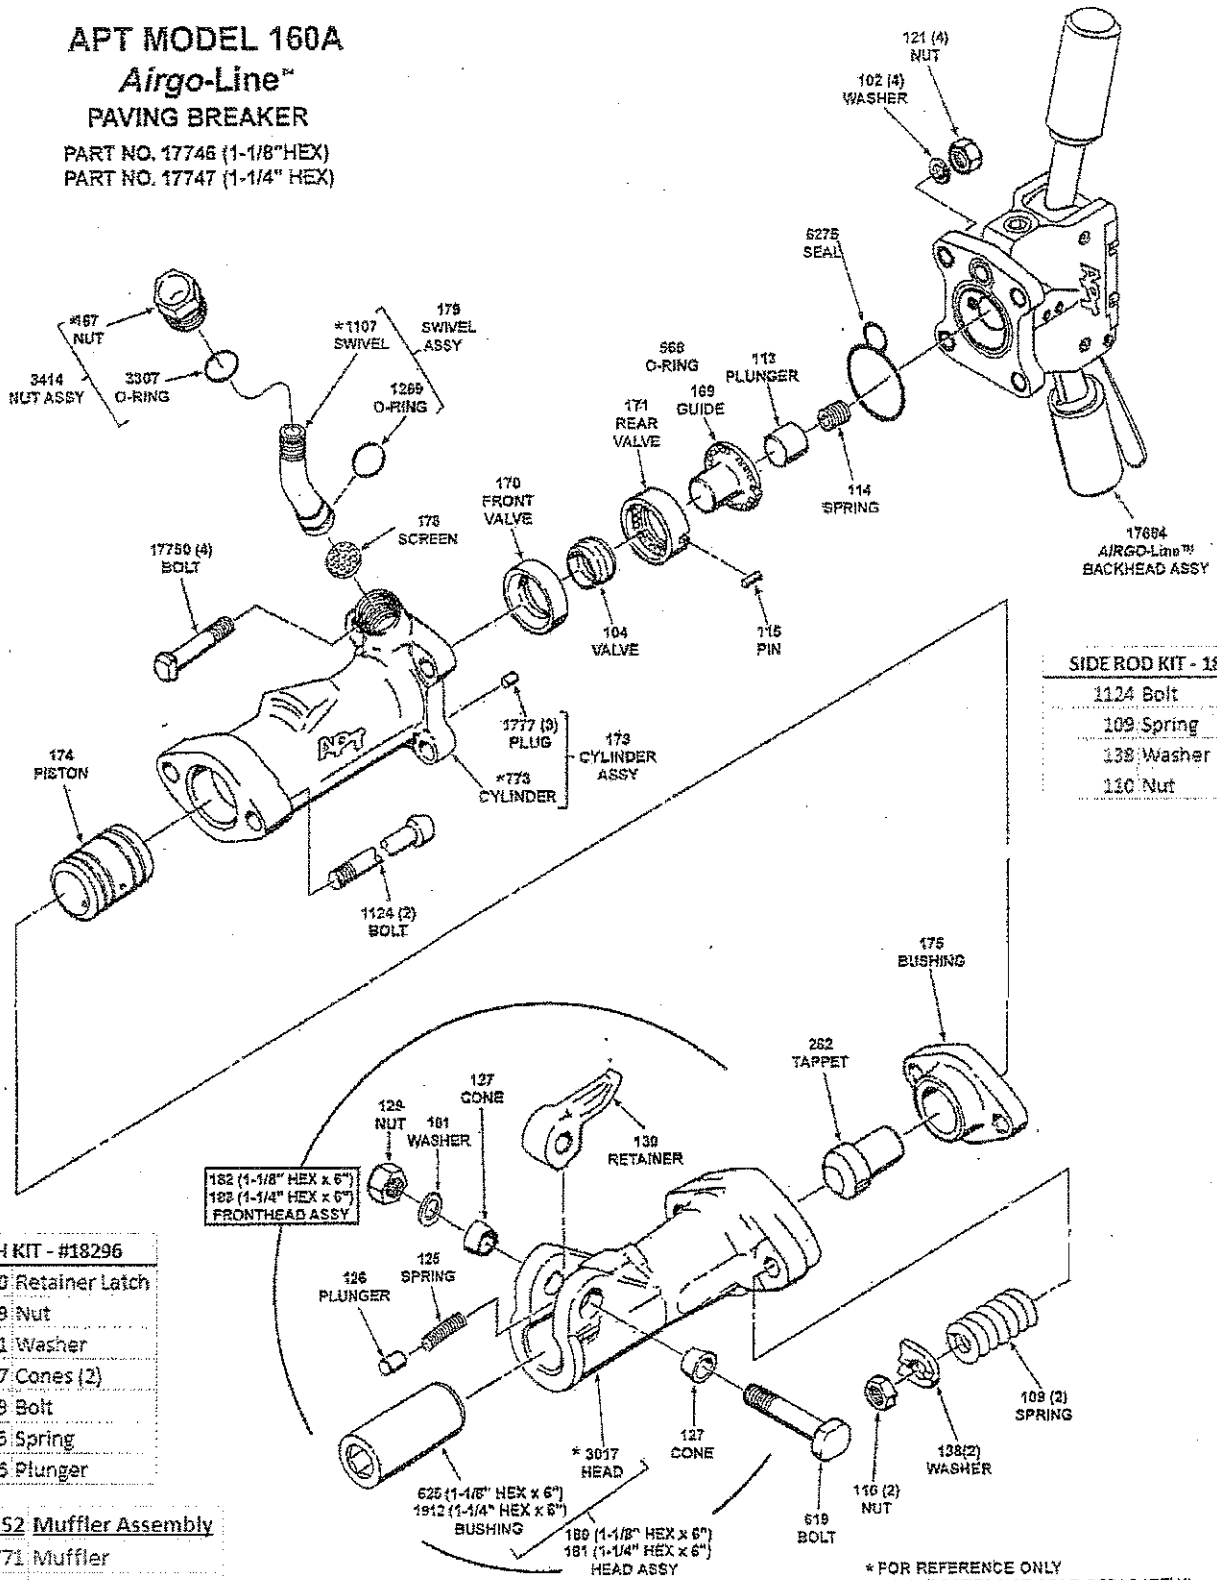

AMERICAN PNEUMATIC TOOL

APT MODEL 160A

Airgo-Line™

PAVING BREAKER

PART NO. 17746 (1-1/8" HEX)

PART NO. 17747 (1-1/4" HEX)

SIDE ROD KIT - 18298

1124 Bolt
109 Spring
138 Washer
130 Nut

LATCH KIT - #18296

130 Retainer Latch
129 Nut
101 Washer
127 Cones (2)
619 Bolt
125 Spring
126 Plunger

17752 Muffler Assembly

17771 Muffler
17978 Hose Clamp
17979 Hose Clamp

182 (1-1/8" HEX x 6")
183 (1-1/4" HEX x 6")
FRONTHEAD ASSY

180 (1-1/8" HEX x 6")
181 (1-1/4" HEX x 6")
HEAD ASSY

* FOR REFERENCE ONLY
(THESE PARTS NOT SOLD SEPARATELY)