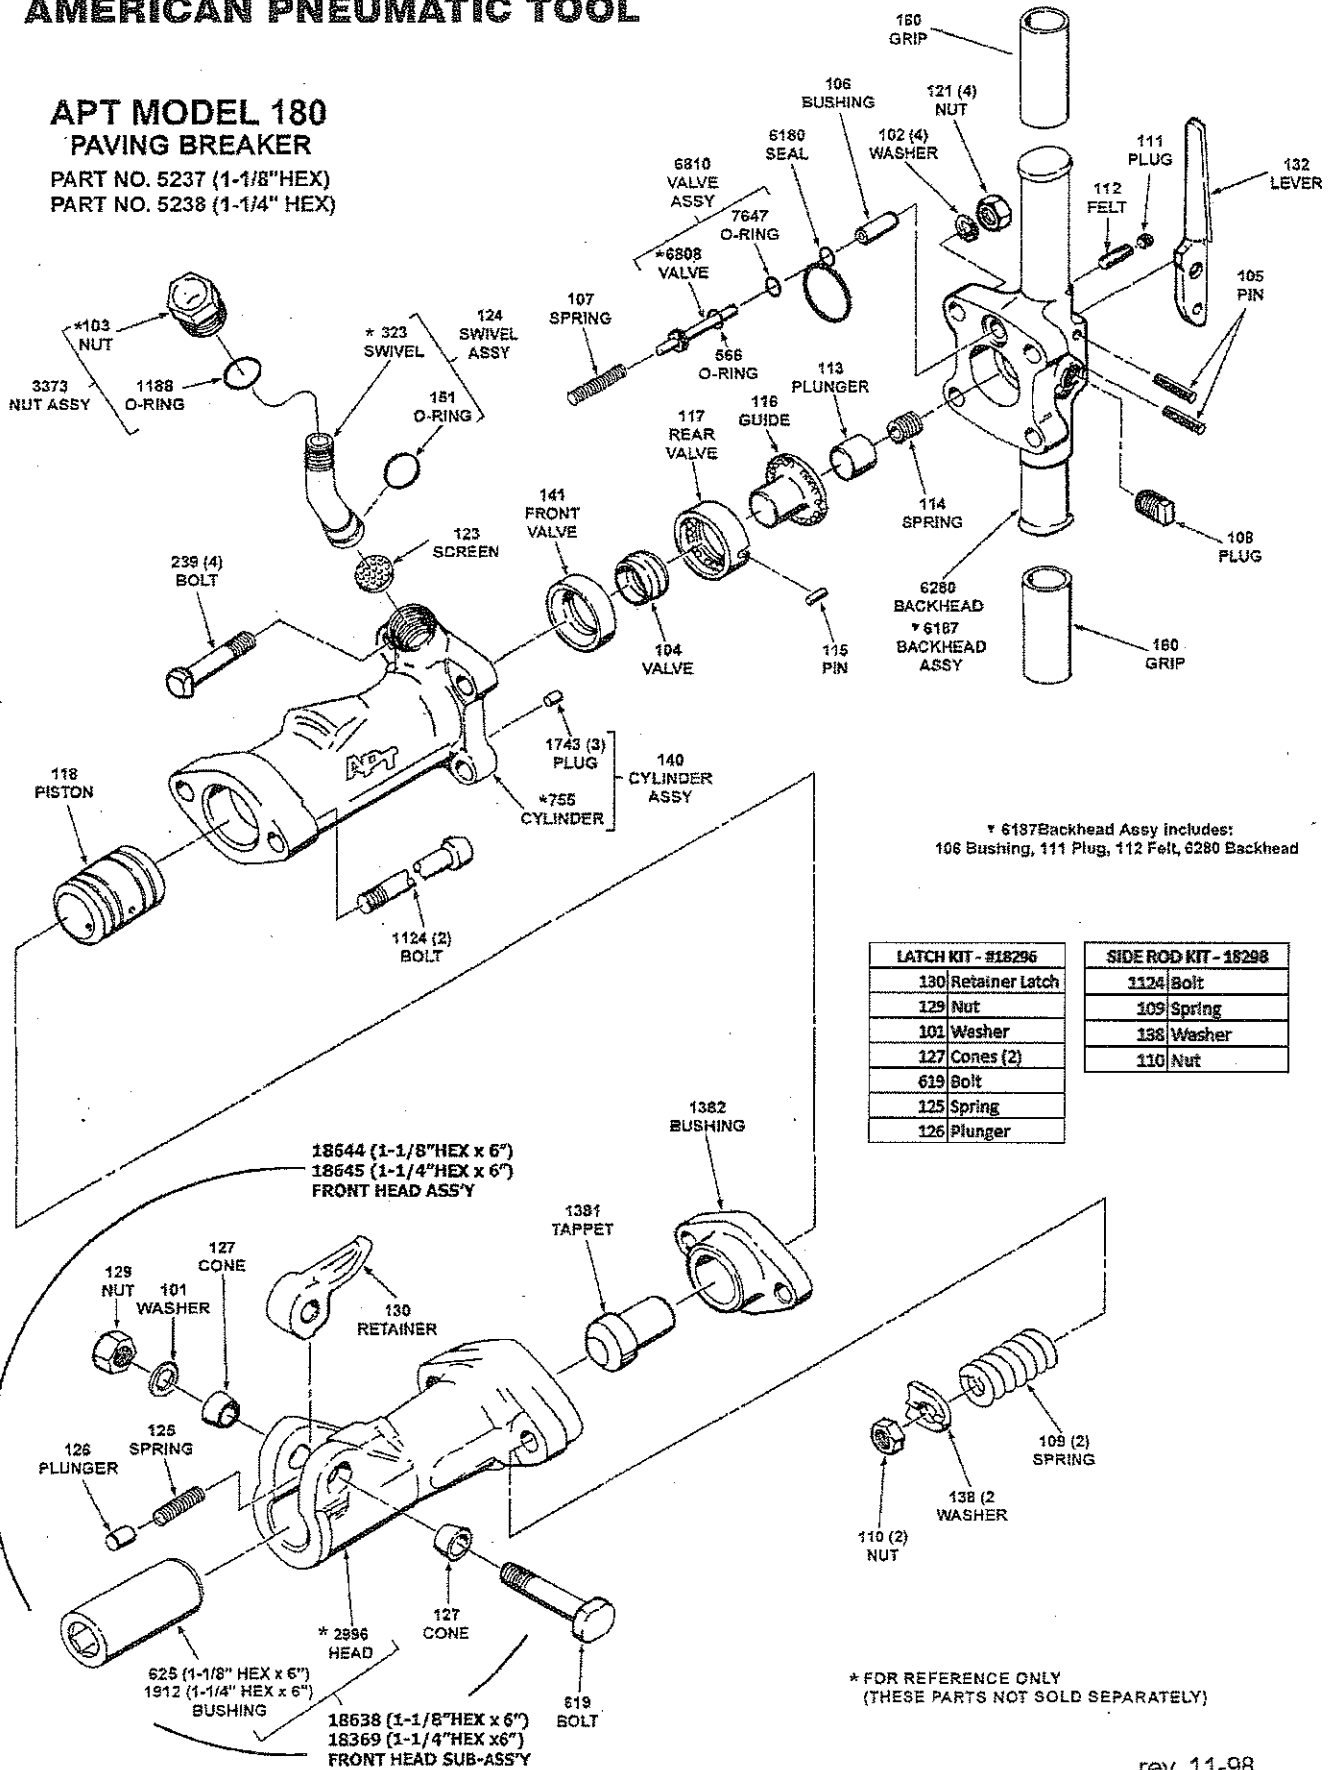

AMERICAN PNEUMATIC TOOL

APT MODEL 180 PAVING BREAKER

PART NO. 5237 (1-1/8" HEX)
PART NO. 5238 (1-1/4" HEX)

* 6187 Backhead Assy includes:
106 Bushing, 111 Plug, 112 Felt, 6280 Backhead

LATCH KIT - #18296	
130	Retainer Latch
129	Nut
101	Washer
127	Cones (2)
619	Bolt
125	Spring
126	Plunger

SIDE ROD KIT - 18298	
1124	Bolt
109	Spring
138	Washer
110	Nut

* FOR REFERENCE ONLY
(THESE PARTS NOT SOLD SEPARATELY)

rev. 11-98