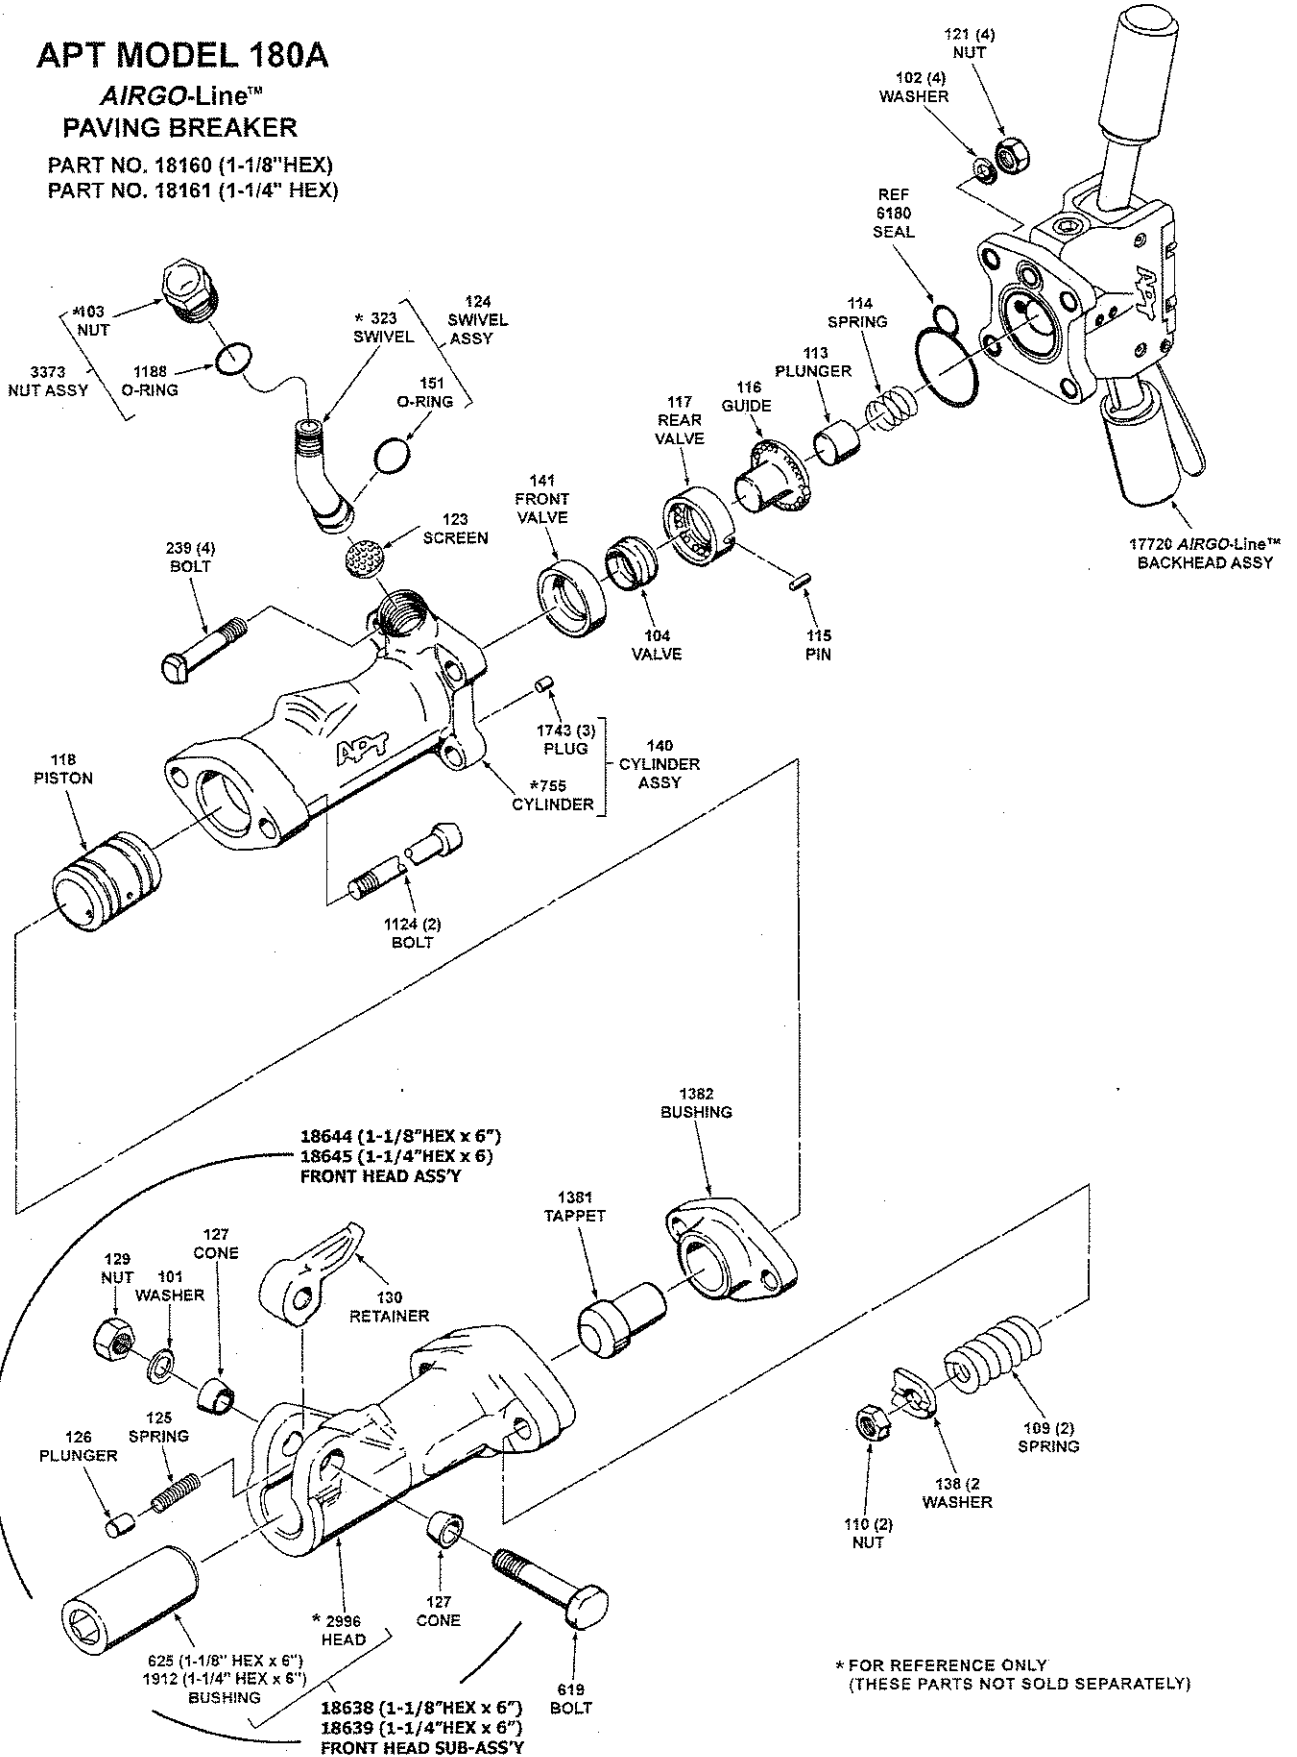

AMERICAN PNEUMATIC TOOL

APT MODEL 180A

AIRGO-Line™ PAVING BREAKER

PART NO. 18160 (1-1/8" HEX)
PART NO. 18161 (1-1/4" HEX)

* FOR REFERENCE ONLY
(THESE PARTS NOT SOLD SEPARATELY)

CROWDER SUPPLY COMPANY 8495 ROSLYN ST, COMMERCE CITY, COLORADO 80022 TOLL FREE 888-883-5144 WWW.CROWDERSUPPLY.COM