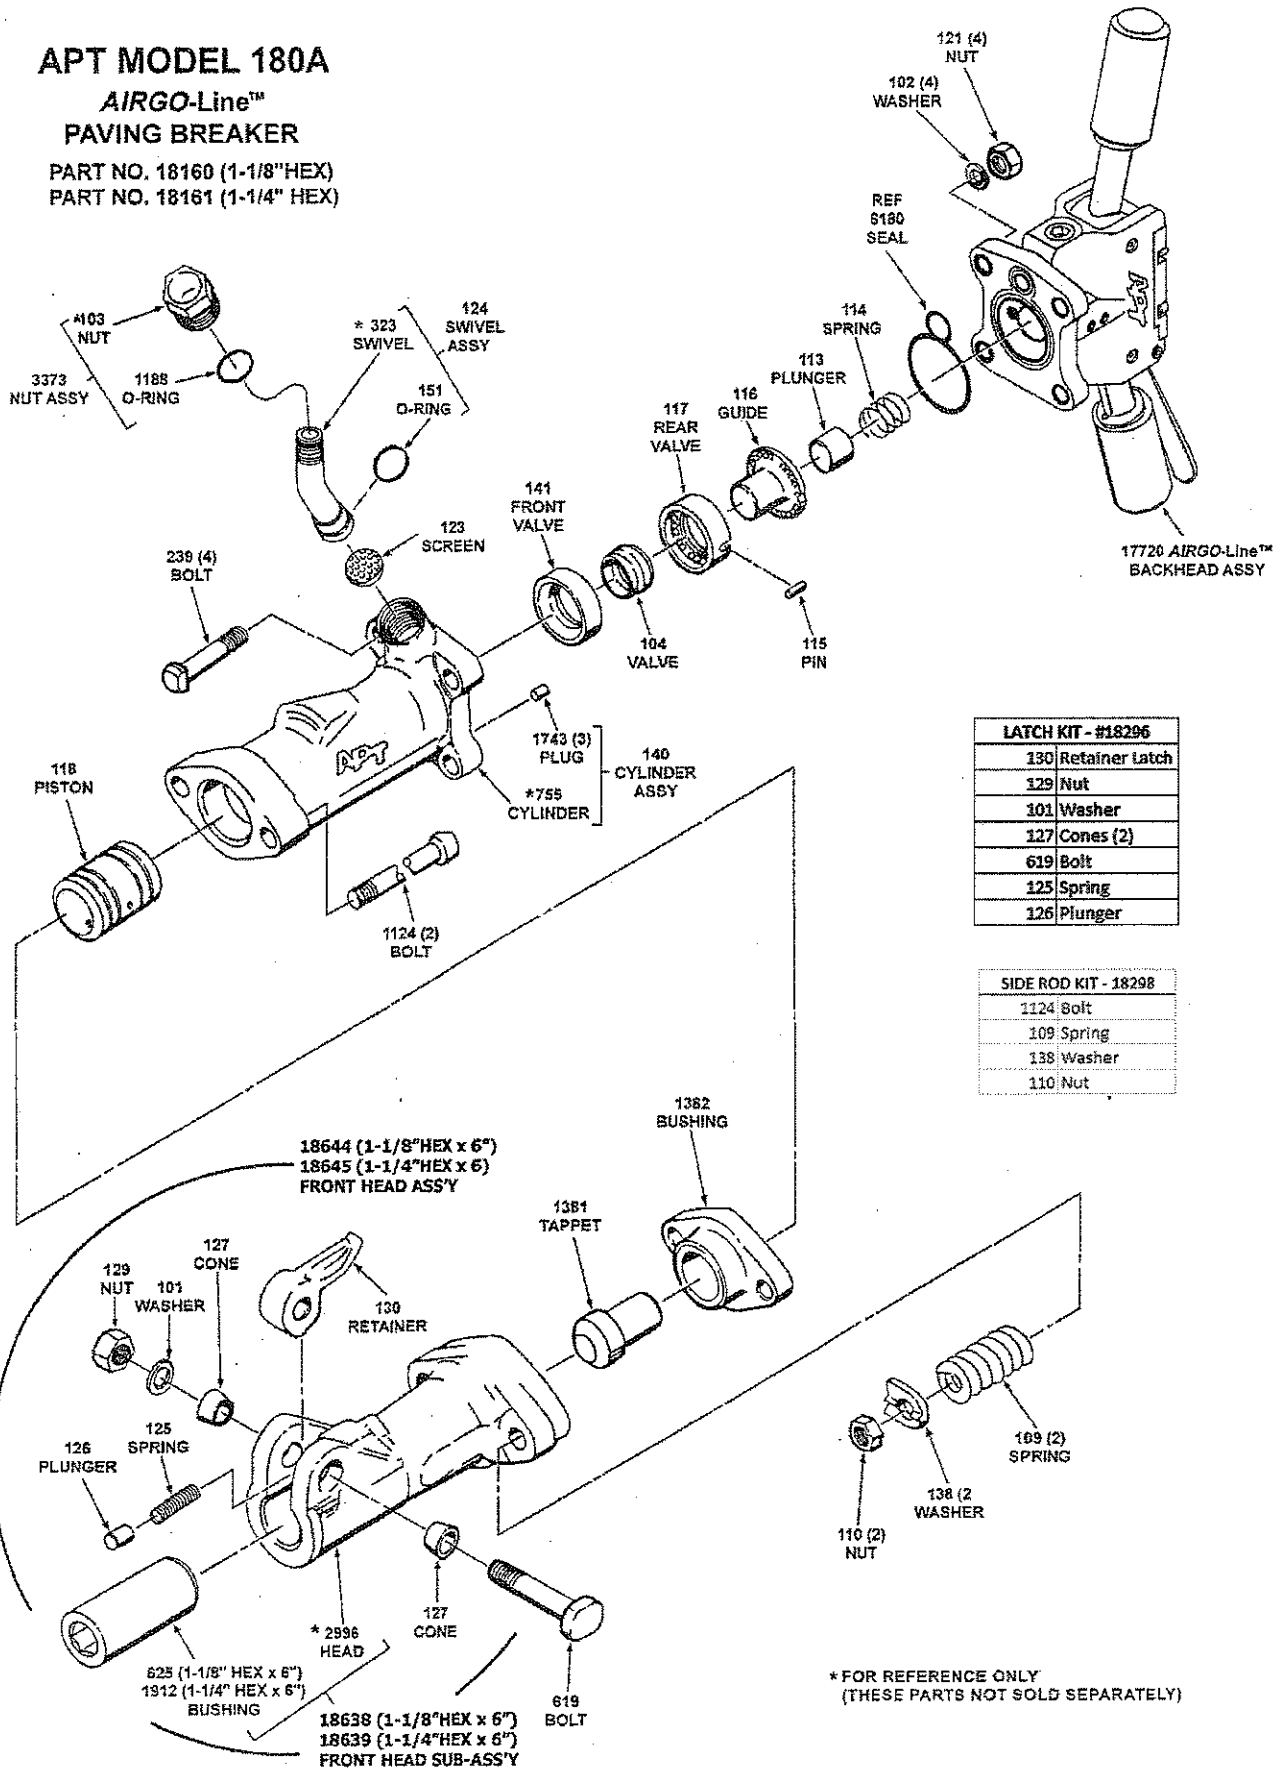

# AMERICAN PNEUMATIC TOOL

## APT MODEL 180A

AIRGO-Line™

PAVING BREAKER

PART NO. 18160 (1-1/8" HEX)

PART NO. 18161 (1-1/4" HEX)

LATCH KIT - #18296	
130	Retainer Latch
129	Nut
101	Washer
127	Cones (2)
619	Bolt
125	Spring
126	Plunger

SIDE ROD KIT - 18298	
1124	Bolt
109	Spring
138	Washer
110	Nut

\* FOR REFERENCE ONLY  
(THESE PARTS NOT SOLD SEPARATELY)

CROWDER SUPPLY COMPANY 8495 ROSLYN ST, COMMERCE CITY, COLORADO 80022 TOLL FREE 888-883-5144 WWW.CROWDERSUPPLY.COM