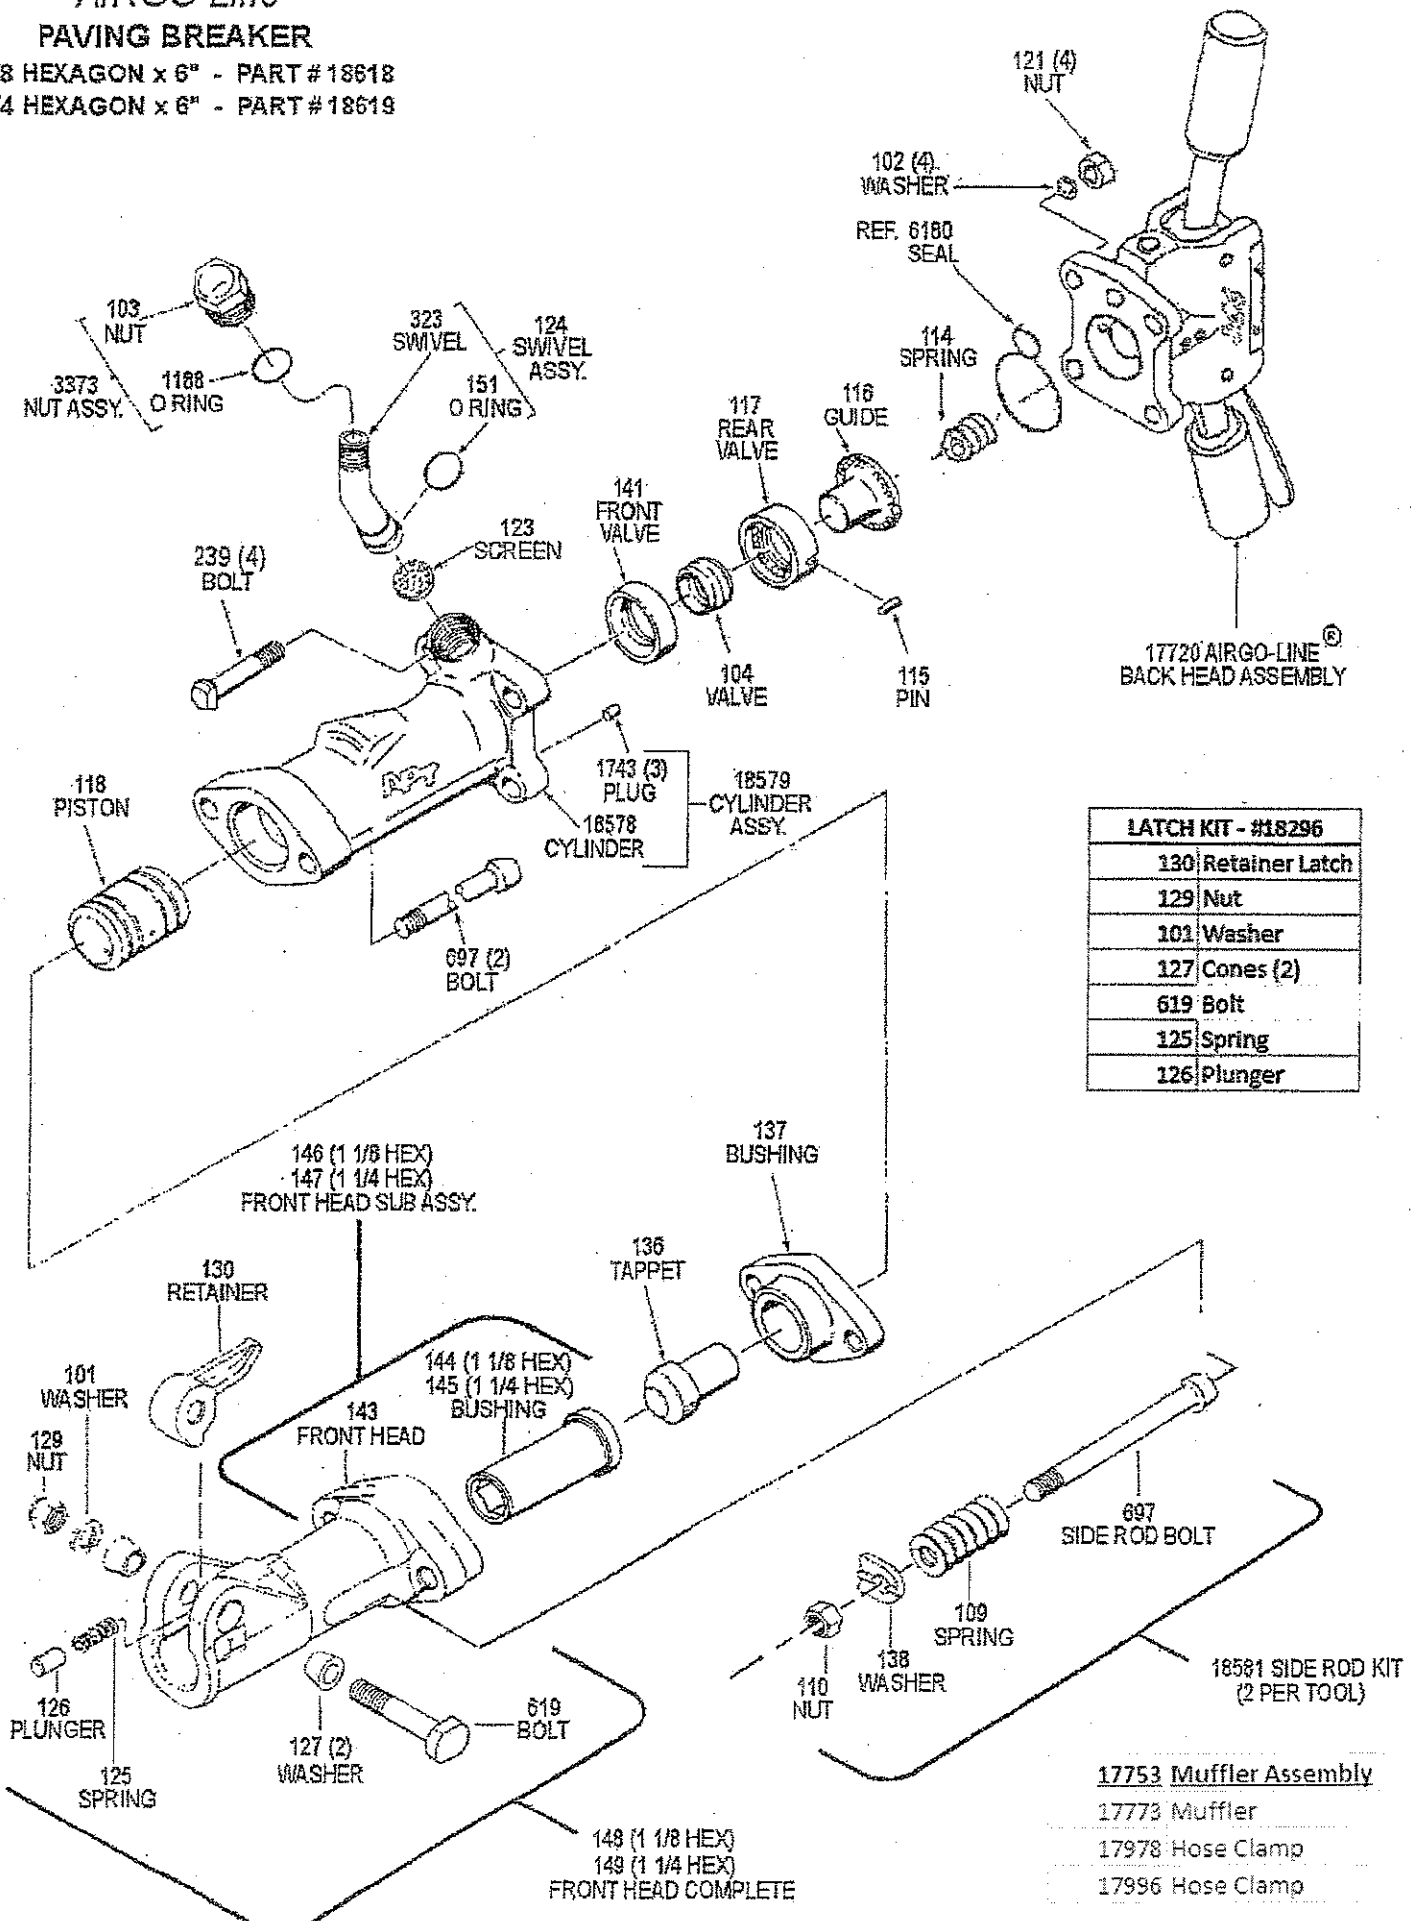

APT MODEL 190A

AIRGO-Line®

PAVING BREAKER

1 1/8 HEXAGON x 6" - PART #18618

1 1/4 HEXAGON x 6" - PART #18619

CROWDER SUPPLY COMPANY 8495 ROSLYN ST, COMMERCE CITY, COLORADO 80022 TOLL FREE 888-883-5144 WWW.CROWDERSUPPLY.COM

LATCH KIT - #18296	
130	Retainer Latch
129	Nut
101	Washer
127	Cones (2)
619	Bolt
125	Spring
126	Plunger

17753	Muffler Assembly
17773	Muffler
17978	Hose Clamp
17996	Hose Clamp