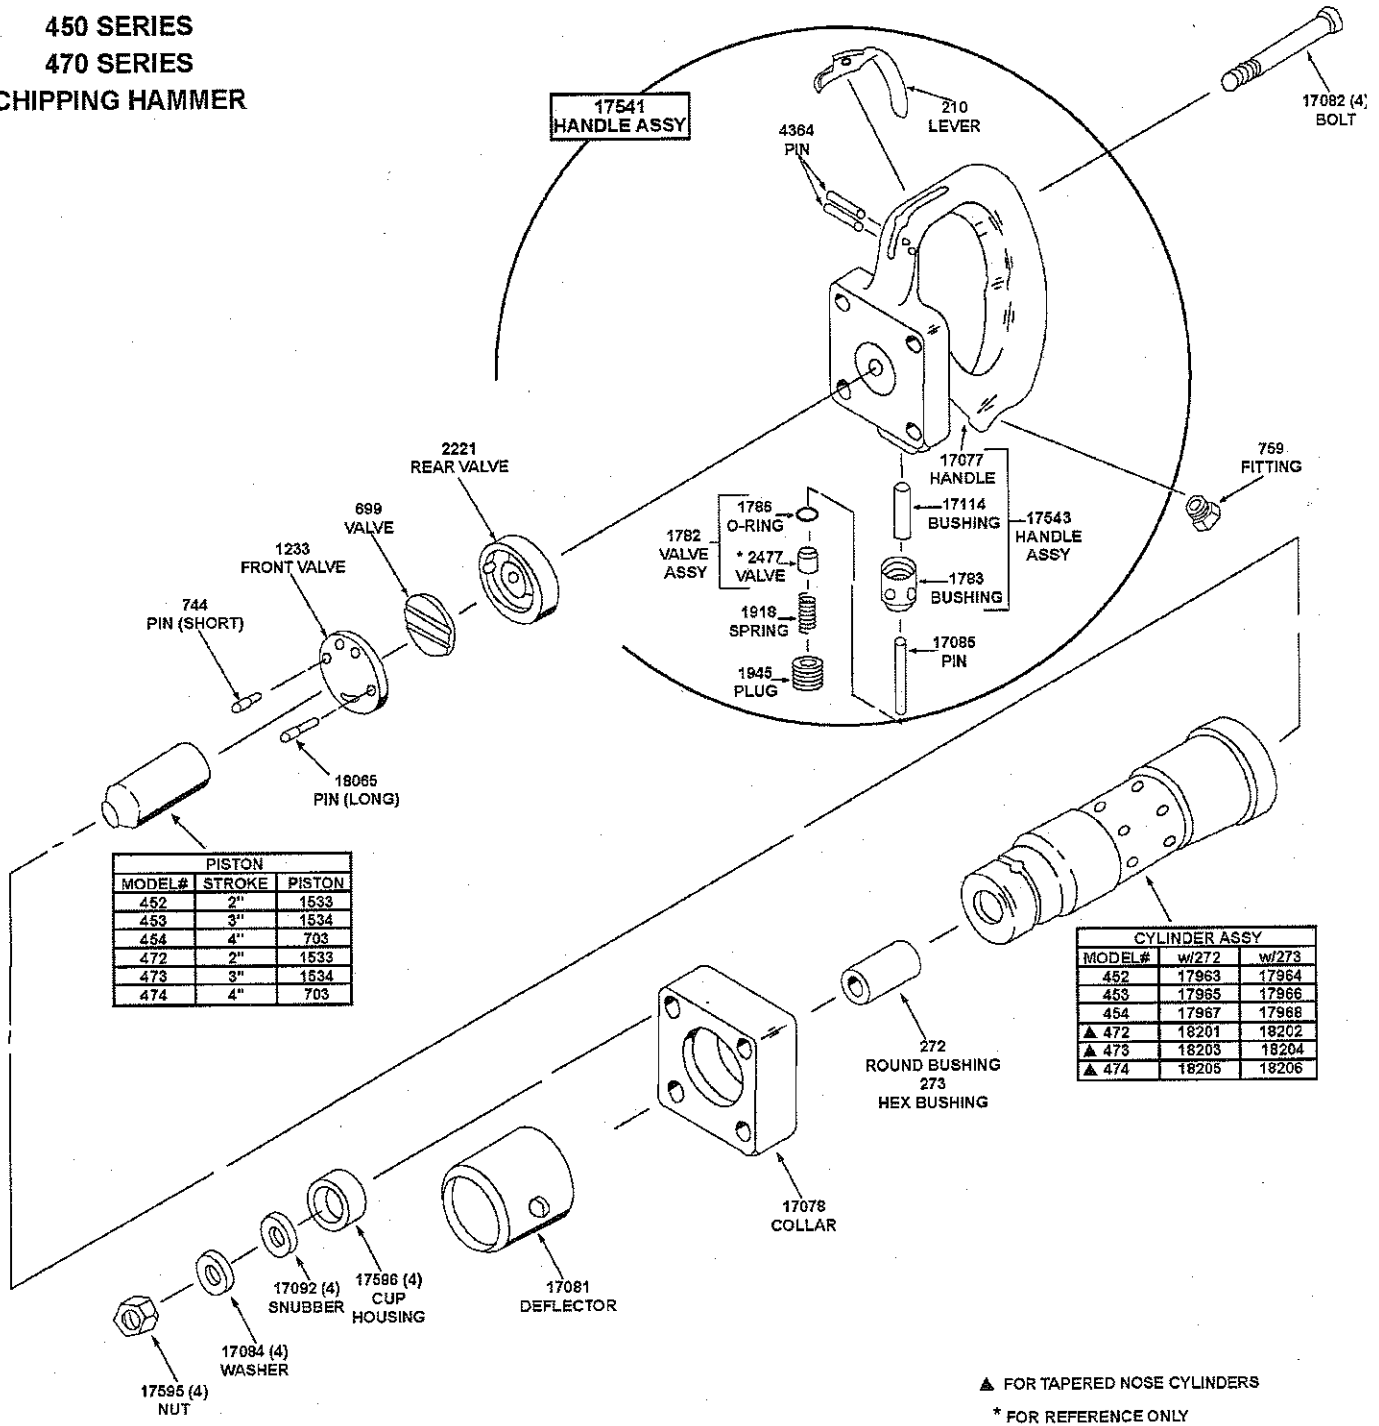

# AMERICAN PNEUMATIC TOOL

**APT MODEL**  
**450 SERIES**  
**470 SERIES**  
**CHIPPING HAMMER**

PISTON		
MODEL #	STROKE	PISTON
452	2"	1533
453	3"	1534
454	4"	703
472	2"	1533
473	3"	1534
474	4"	703

CYLINDER ASSY		
MODEL #	w/272	w/273
452	17963	17964
453	17965	17966
454	17967	17968
▲ 472	18201	18202
▲ 473	18203	18204
▲ 474	18205	18206

▲ FOR TAPERED NOSE CYLINDERS  
 \* FOR REFERENCE ONLY  
 (THESE PARTS NOT SOLD SEPARATELY)