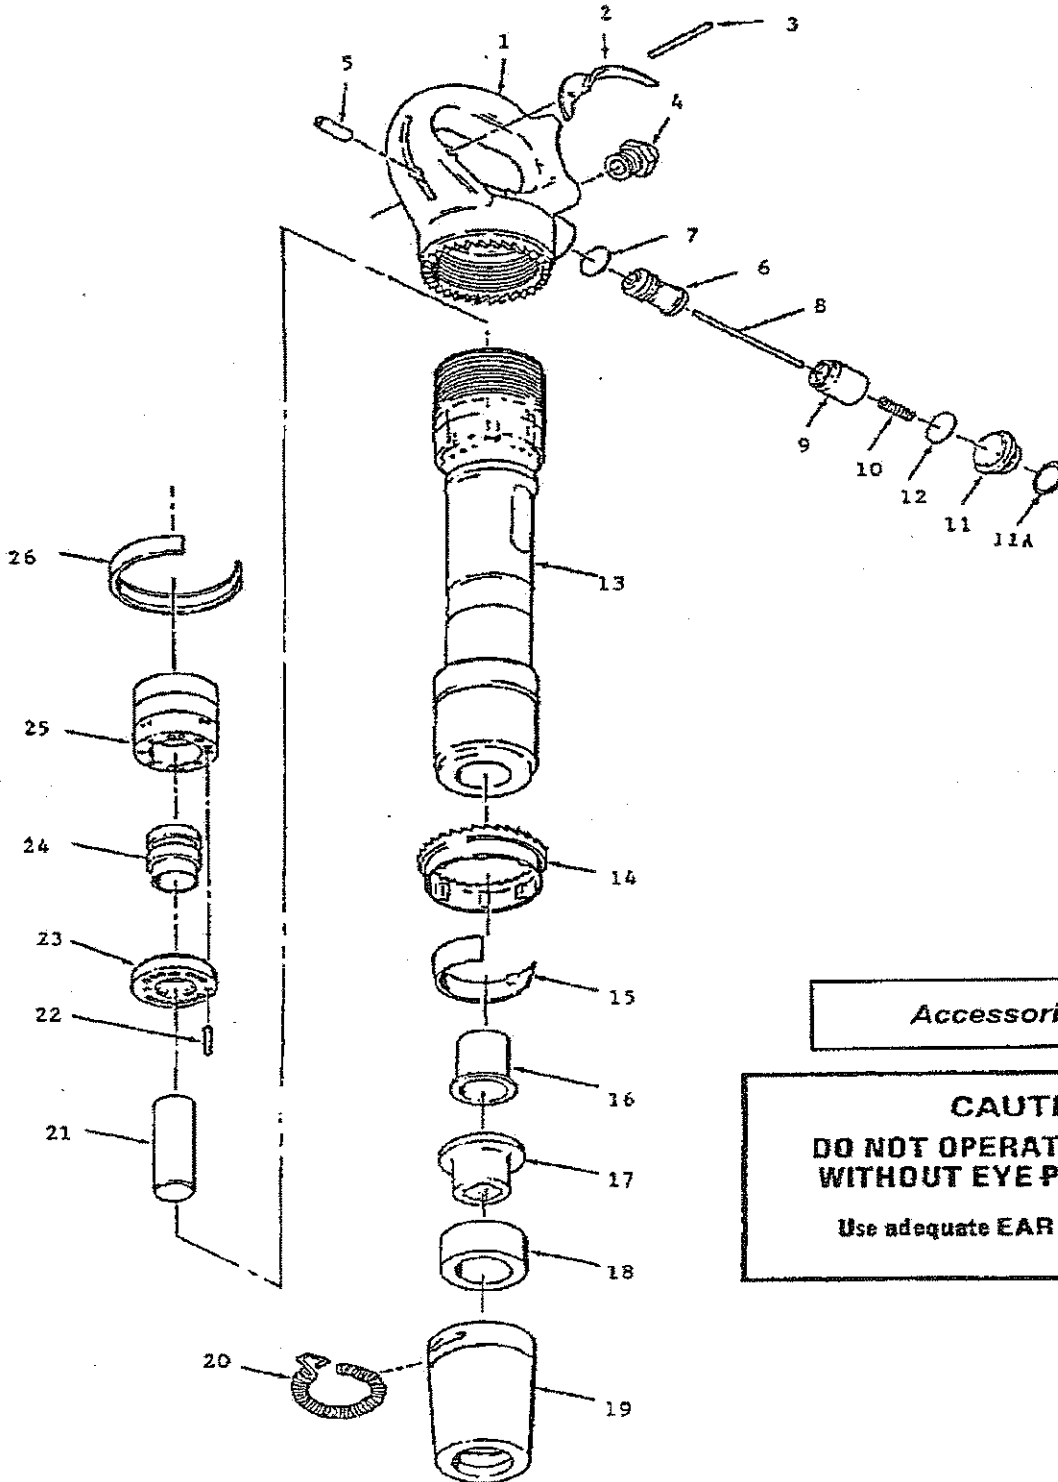

ATSCO DEMOLITION TOOL MODELS RB08, RB11

Accessories

CAUTION
DO NOT OPERATE A HAMMER
WITHOUT EYE PROTECTION!
Use adequate EAR PROTECTION

MODELS RB08, RB11 DEMOLITION TOOL

Item #	Part #	Description
1	69A-RB08	HANDLE ASSEMBLY
2	31-RB08	LEVER
3	32-RB08	PIN
4	63-CPR	BUSHING
5	27A-RB08	BUSHING
6	27-RB08	BUSHING ASSEMBLY
7	93-21	O RING
8	28-RB08	PIN
9	25-RB08	THROTTLE VALVE
10	26-412	THROTTLE SPRING
11	30-RB08	CAP
11A	5000-106	RET RING
12	93-21	O RING
13	90A-RB08	CYLINDER (RB08)
	90A-RB11	CYLINDER (RB11)
14	46-RB08	RING
15	36-TR	DEFLECTOR
16	40B-11X	SLEEVE (UPPER)
17	39A-11X	SLEEVE (LOWER)
18	37A-11X	BUMPER
19	12-RB08	RETAINER
20	17-CPR	RETAINER SPRING
21	2-CPR4X	PISTON (RB08)
	2-CPR5X	PISTON (RB11)
	54A-RB08	VALVE BOX COMPLETE
22	28-CPBBS	PIN
23	52-RB08	VALVE CHEST (FRONT)
24	54-83X	VALVE
25	53-RB08	VALVE CHEST (REAR)
26	47-CPRX	SPRING