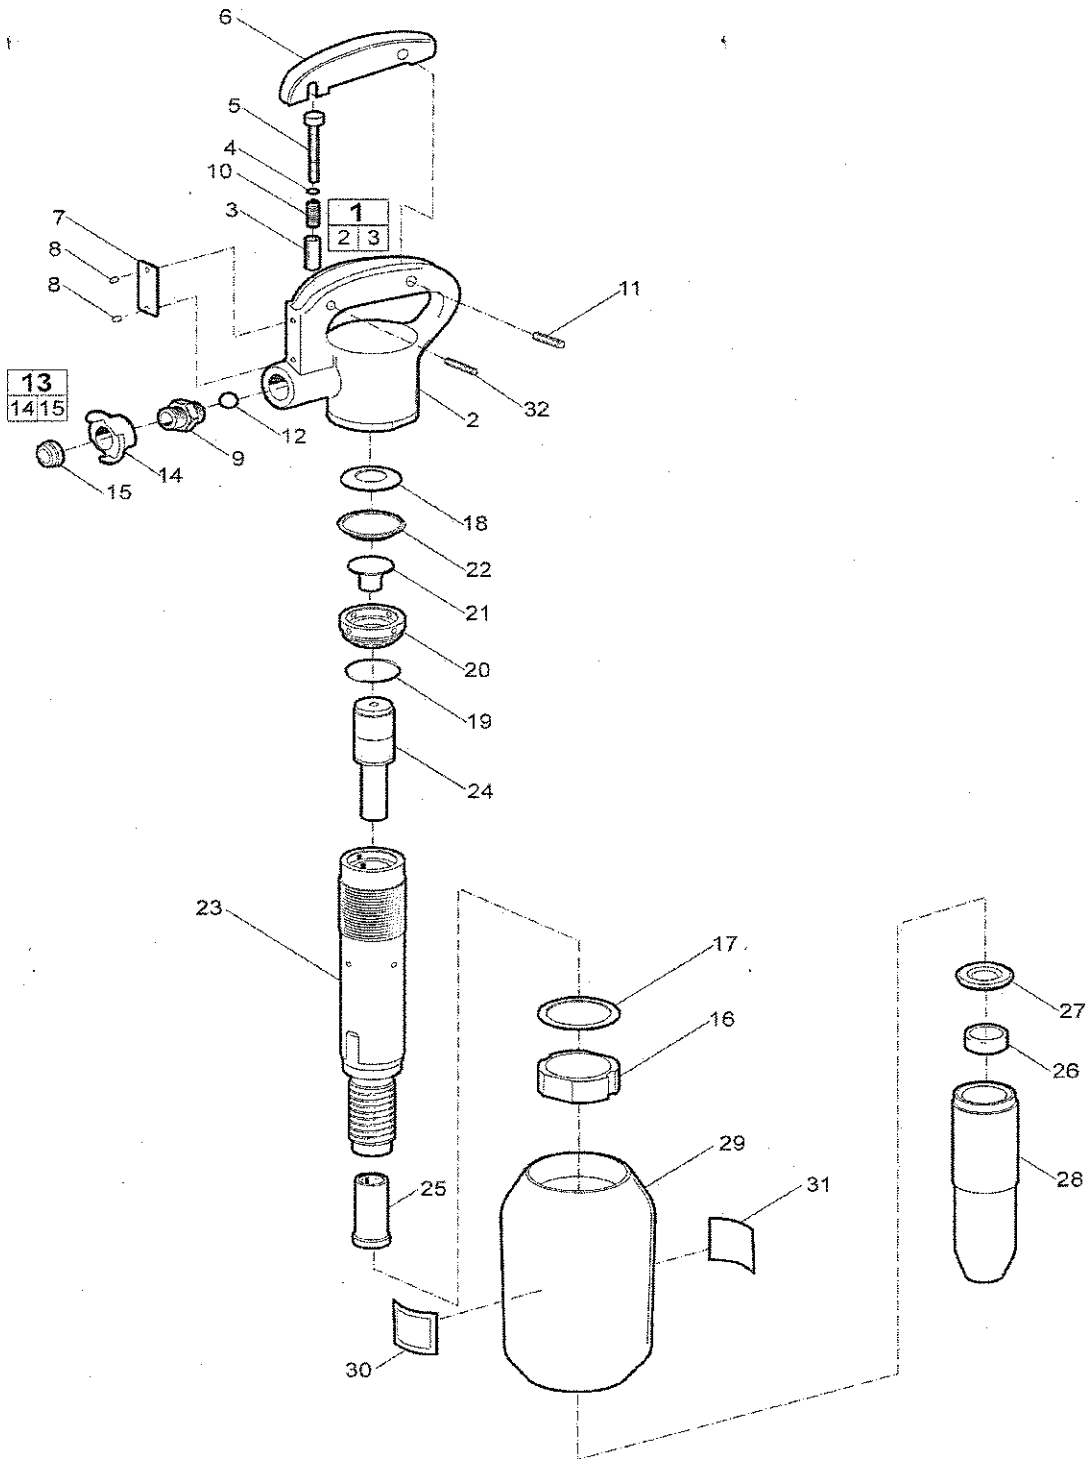

## Spare parts list

## TEX 10PS Hex 22x82.5

Crowder Supply Co. Inc. 8495 Roslyn St Commerce City, CO 80022 (303) 433-5144 FAX: (303) 433-3928 Toll Free: (888) 883-5144 www.crowdersupply.com

No.	Description	Remark	Quantity	Part Number
1(2-3)	Handle kit		1	3362 2600 13
2	Handle		1	-
3	Bushing		1	3360 3126 61
4	O-ring		1	0663 9136 00
5	Valve stem		1	3360 1644 85
6	Trigger		1	3360 1644 85
7	Data plate		1	-
8	Screw		2	0244 4144 00
9	Nipple		1	9000 0343 00
10	Spring		1	3310 1379 00
11	Spring pin		1	0108 1357 00
12	Ball		1	3310 1380 00
13(14-15)	Claw coupling, complete	G $\frac{3}{4}$ "	1	9000 0306 00
14	Claw coupling		1	-
15	Gasket		1	9000 0000 00
16	Nut		1	3361 8546 10
17	Lock washer		1	3362 2644 44
18	Disc spring		1	0384 3437 00
19	O-ring		1	0663 2101 55
20	Valve housing		1	3360 9913 22
21	Main valve		1	3360 1646 84
22	Cover		1	3362 2600 10
23	Cylinder		1	3362 2600 06
24	Piston		1	3360 9231 04
25	Tool chuck	Hex 22x82.5	1	3360 1644 80
26	Buffer		1	3360 1645 46
27	Stop ring		1	3362 2643 92
28	Cap		1	3360 1871 85
29	Silencer		1	3310 1345 00
30	Label	Atlas Copco	1	0690 1356 00
31	Label	Sound power	1	-
32	Spring pin		1	0108 1298 00