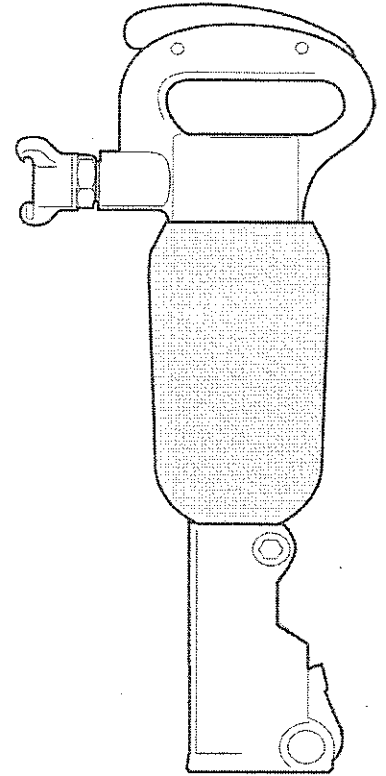

Crowder Supply Co., Inc. 8495 Roslyn St Commerce City, CO 80022 (303) 433-5144 FAX: (303) 433-3928 Toll Free: (888) 883-5144 www.crowdersupply.com

Spare parts list

Handheld pneumatic pick hammers