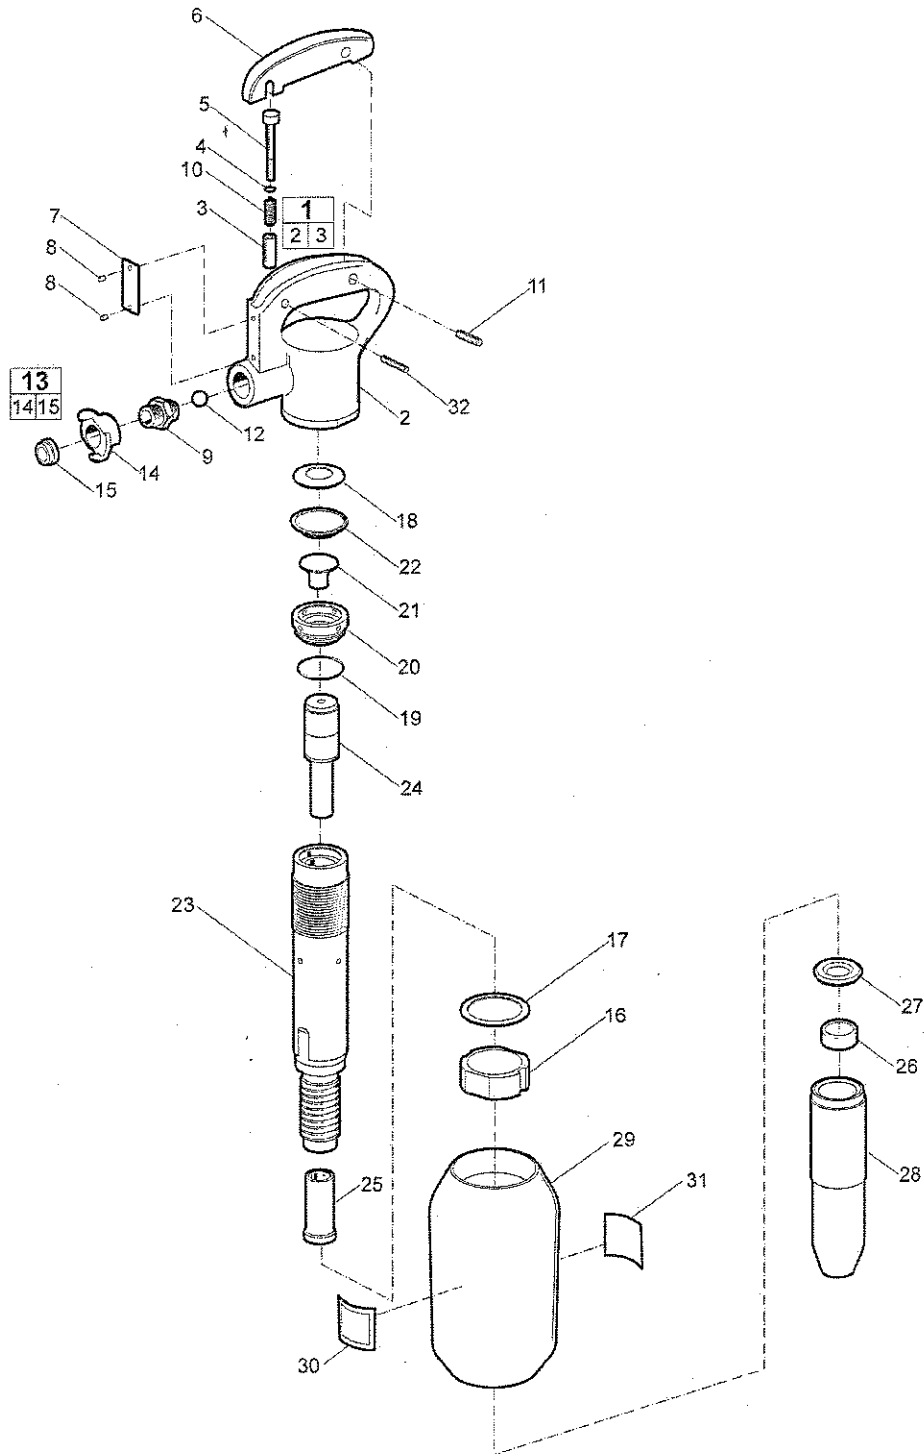

TEX 10PSR Rd. 25x75

Crowder Supply Co. Inc. 8495 Roslyn St Commerce City, CO 80022 (303) 433-3928 Toll Free: (888) 883-5144 www.crowdersupply.com

Crowder Supply Co, Inc. 8495 Roslyn St Commerce City, CO 80022 (303) 433-5144 FAX: (303) 433-3928 Toll Free: (888) 883-5144 www.crowdersupply.com

No.	Description	Remark	Quantity	Part Number
1(2-3)	Handle kit		1	3362 2600 13
2	Handle		1	-
3	Bushing		1	3360 3126 61
4	O-ring		1	0663 9136 00
5	Valve stem		1	3360 1644 85
6	Trigger		1	3360 1644 86
7	Data plate		1	-
8	Screw		2	0244 4144 00
9	Nipple		1	9000 0343 00
10	Spring		1	3310 1379 00
11	Spring pin		1	0108 1357 00
12	Ball		1	3310 1380 00
13(14-15)	Claw coupling, complete	G$\frac{3}{4}$"	1	9000 0306 00
14	Claw coupling		1	-
15	Gasket		1	9000 0000 00
16	Nut		1	3361 8546 10
17	Lock washer		1	3362 2644 44
18	Disc spring		1	0384 3437 00
19	O-ring		1	0663 2101 55
20	Valve housing		1	3360 9913 22
21	Main valve		1	3360 1646 84
22	Cover		1	3362 2600 10
23	Cylinder		1	3362 2600 06
24	Piston		1	3360 9231 04
25	Tool chuck	Rd. 25x75	1	3360 1644 91
26	Buffer		1	3360 1645 46
27	Stop ring		1	3362 2643 92
28	Cap		1	3360 1871 85
29	Silencer		1	3310 1345 00
30	Label	Atlas Copco	1	0690 1356 00
31	Label	Sound power	1	-
32	Spring pin		1	0108 1298 00