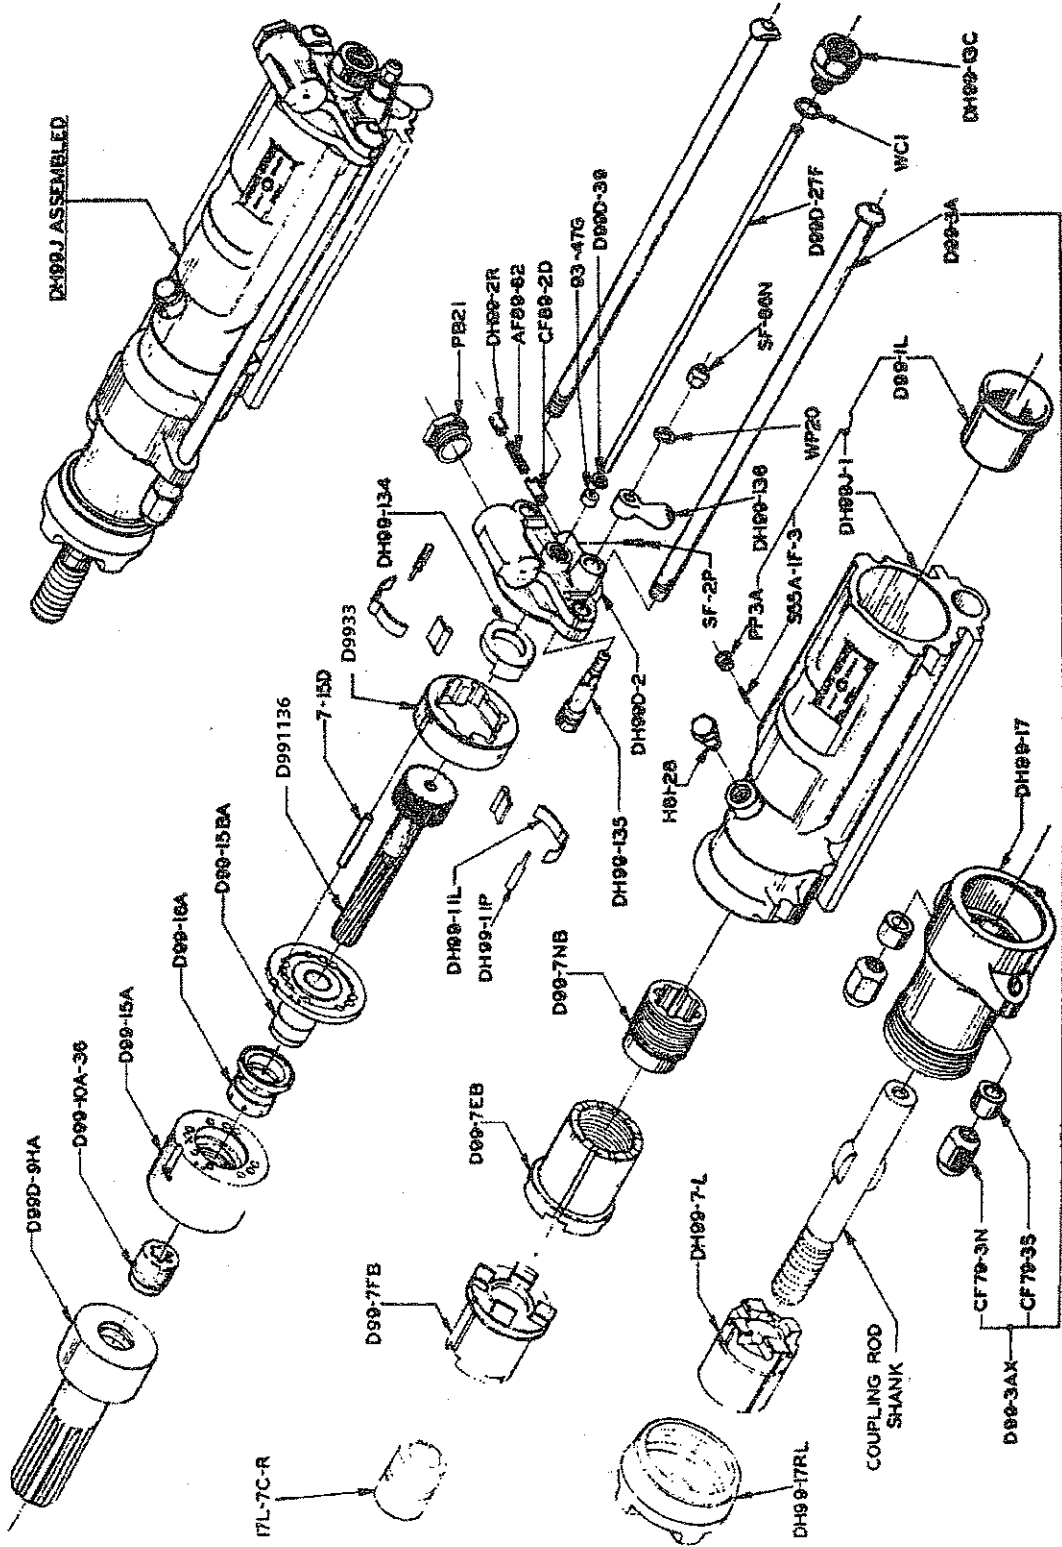

**KENT
AIR TOOL CO.**
711 LENA BL. - KENT, OHIO 44260

GARDNER-DENVER MODEL D99 & DH99 DRIFTER

REPLACEMENT
Katco
SERVICE PARTS

CROWDER SUPPLY CO, INC. - 8495 ROSLYN ST. - COMMERCE CITY, CO 80022 - TOLL FREE 888-883-5144 - www.crowdersupply.com

GARDNER-DENVER MODEL D99 & DH99 DRIFTER

CROWDER SUPPLY CO., INC. - 8495 ROSLYN ST. - COMMERCE CITY, CO 80022 - TOLL FREE 888-883-5144 - www.crowdersupply.com

PART NO.	REF. NO.	NAME OF PART
BACKHEAD		
D93-13R	1563	Air and Water Conn. Tube Ret. Ring
D93-13E	1564	Water Connection Nut Washer
D93-13T	1565	Air and Water Conn. Tube (Includes OR10)
D93-13D	1568	Water Connection Nut
T03-13A	1588	Water Connection Screen
107-13BA	1589	Water Connection Gasket
107-13C	1587	Air Water Connection Spud
107-29	248	Water Tube Gland
729D	246	Water Tube Gasket
D99N-27L	1018	Water Tube -
D99-27G	5690	Tube 22 9/16
DH99-27G	5691	Tube 24
D99D-27F	5827	Tube for Ring Seal (3/8)
D99-27C	193	Tube
DH99-13C	196	Air Connection Spud
WC-1-CG-12	197	Water Tube Gland Gasket
D99D-27C	193	Air Tube
93-47G	194	Air Tube Gasket
D99D-39	195	Air Tube Washer
H81-28	198	Oil Filler Plug
D93-13TSP	1566	Straight Swivel
DH99-29N	1071	Tube Gland
D83-29W	884	Water Tube Gland
17-39A	481	Water Tube Washer
OR10	1567	Water Connection Tube "O" Ring
CYLINDER		
D99-1L	176	Cylinder Liner (Bronze)
D99D-1L	1362	Cylinder Liner (Bronze)
D99D-9	4	Piston Hammer (3/8" Tube Thrd.)
D99-9AA	37	Piston Hammer (5/16" Tube Buttress Thrd.)
D99-10A-36	182	Rifle Nut 36.1 Rotation
D99-11-36	183	Rifle Bar 36.1 Rotation
DH99-10A-36	5826	Rifle Nut
H81-29	198	Oil Filler Plug
D99-16A	6037	Automatic Valve
CHUCK		
D99-7NB	179	Chuck Driver Nut (Bronze) (Buttress Threads)

PART NO.	REF. NO.	NAME OF PART
D99-7EB	180	Chuck Driver (4 Jaw) Type
D99-7FB	181	Chuck Sleeve (4 Jaw) Type
17L-7C-R	1518	Chuck Sleeve Bushing 1 1/2" Rd.
17L-7CL	178	Chuck Sleeve Bushing 1 1/4" Rd.
D89-7CL	979	Chuck Bushing 1 1/4" Rd.
D99-7BL	980	Chuck (4 Jaw) 1 1/4" Rd.
D99-7BDL	177	Chuck 1 3/4" Rd.
DH99-7DN	6327	Chuck (4 Jaw) For 1 3/4" Rd. With 1 3/4" Shank
17-11A	185	Pawl (4)
7-11B	186	Pawl Plunger (4)
7-11C	187	Pawl Plunger Spring (4)
D99-33	184	Ratchet Ring
R91-11A	472	Feed Pawl
R104-11CB	877	Feed Pawl Spring
CF79-3N	189	Side Rod Nut (2)
CF79-3S	191	Side Rod Spacer (2)

"USE LATEST O.E.M. PUBLISHED PRICES, LESS YOUR DISCOUNT"