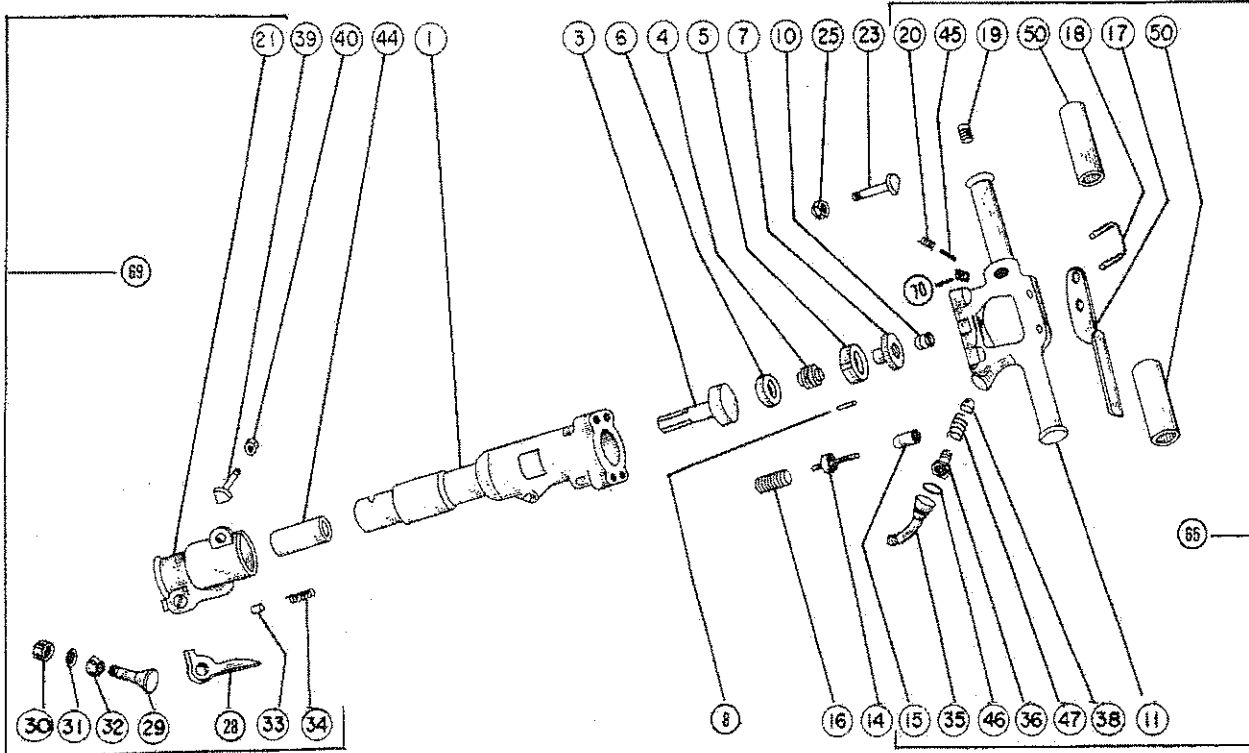

# MODEL 4014 4015 PAVING BREAKER

30 LB. CLASS

**BACKHEAD COMPLETE**  
 (Includes 11, 15, 17, 18, 19, 20,  
 35, 36, 38, 45, 46, 47, 50 & 70)

**HARPER MODEL**  
 4014 - 7/8" x 3-1/4" HEX CHUCK  
 4015 - 1" x 4-1/4" HEX CHUCK  
 OPTIONAL - 7/8" x 4-1/4"  
 Chuck Available, P/N 66366