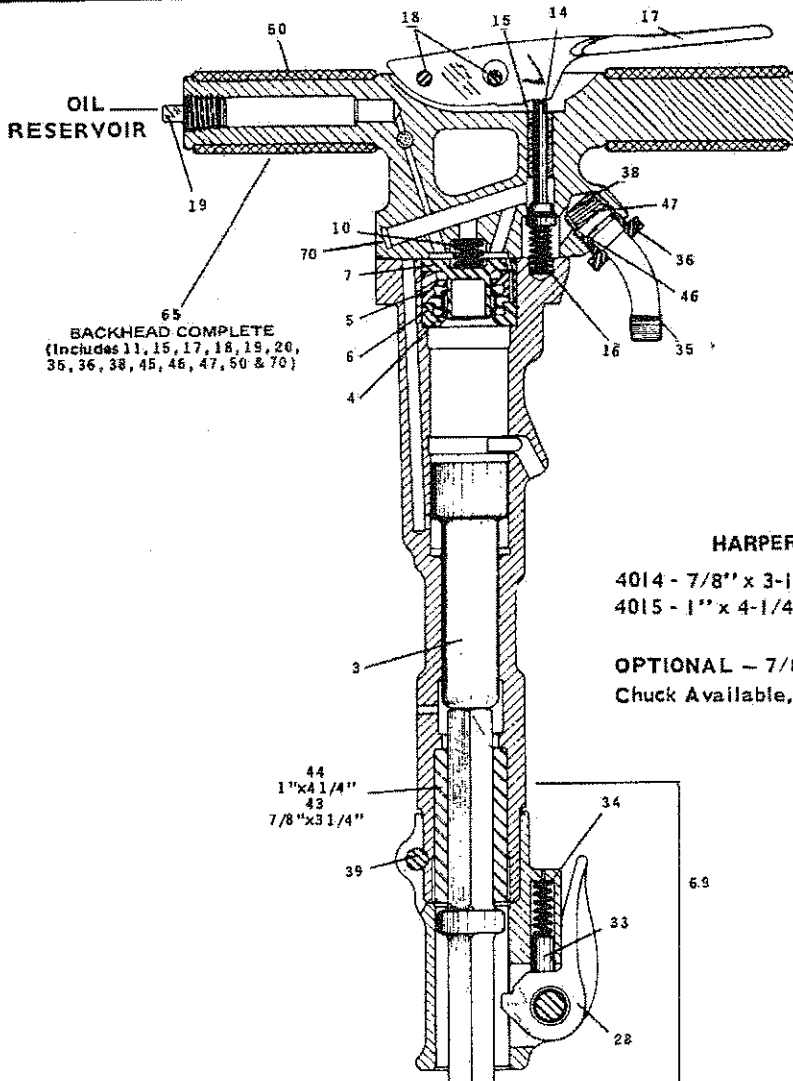

# MODEL 4014 4015 PAVING BREAKER

30 LB. CLASS

**BACKHEAD COMPLETE**  
 (Includes 11, 15, 17, 18, 19, 20,  
 35, 36, 38, 45, 46, 47, 50 & 70)

**HARPER MODEL**  
 4014 - 7/8" x 3-1/4" HEX CHUCK  
 4015 - 1" x 4-1/4" HEX CHUCK  
 OPTIONAL - 7/8" x 4-1/4"  
 Chuck Available, P/N 66366