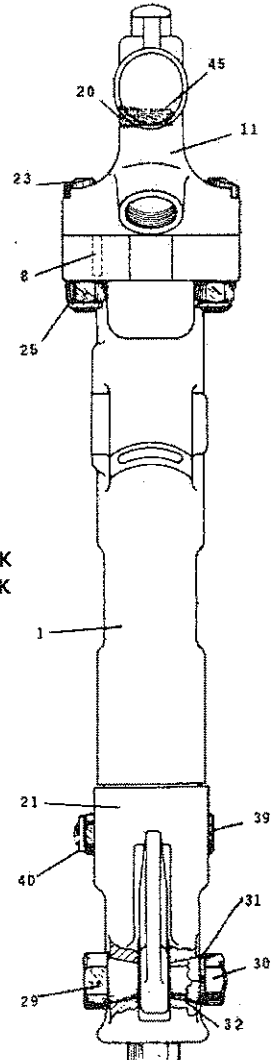

# MODEL 4014 4015 PAVING BREAKER

30 LB. CLASS

**BACKHEAD COMPLETE**  
 (Includes 11, 15, 17, 18, 19, 20,  
 35, 36, 38, 45, 46, 47, 50 & 70)

**HARPER MODEL**  
 4014 - 7/8" x 3-1/4" HEX CHUCK  
 4015 - 1" x 4-1/4" HEX CHUCK  
 OPTIONAL - 7/8" x 4-1/4"  
 Chuck Available, P/N 66366