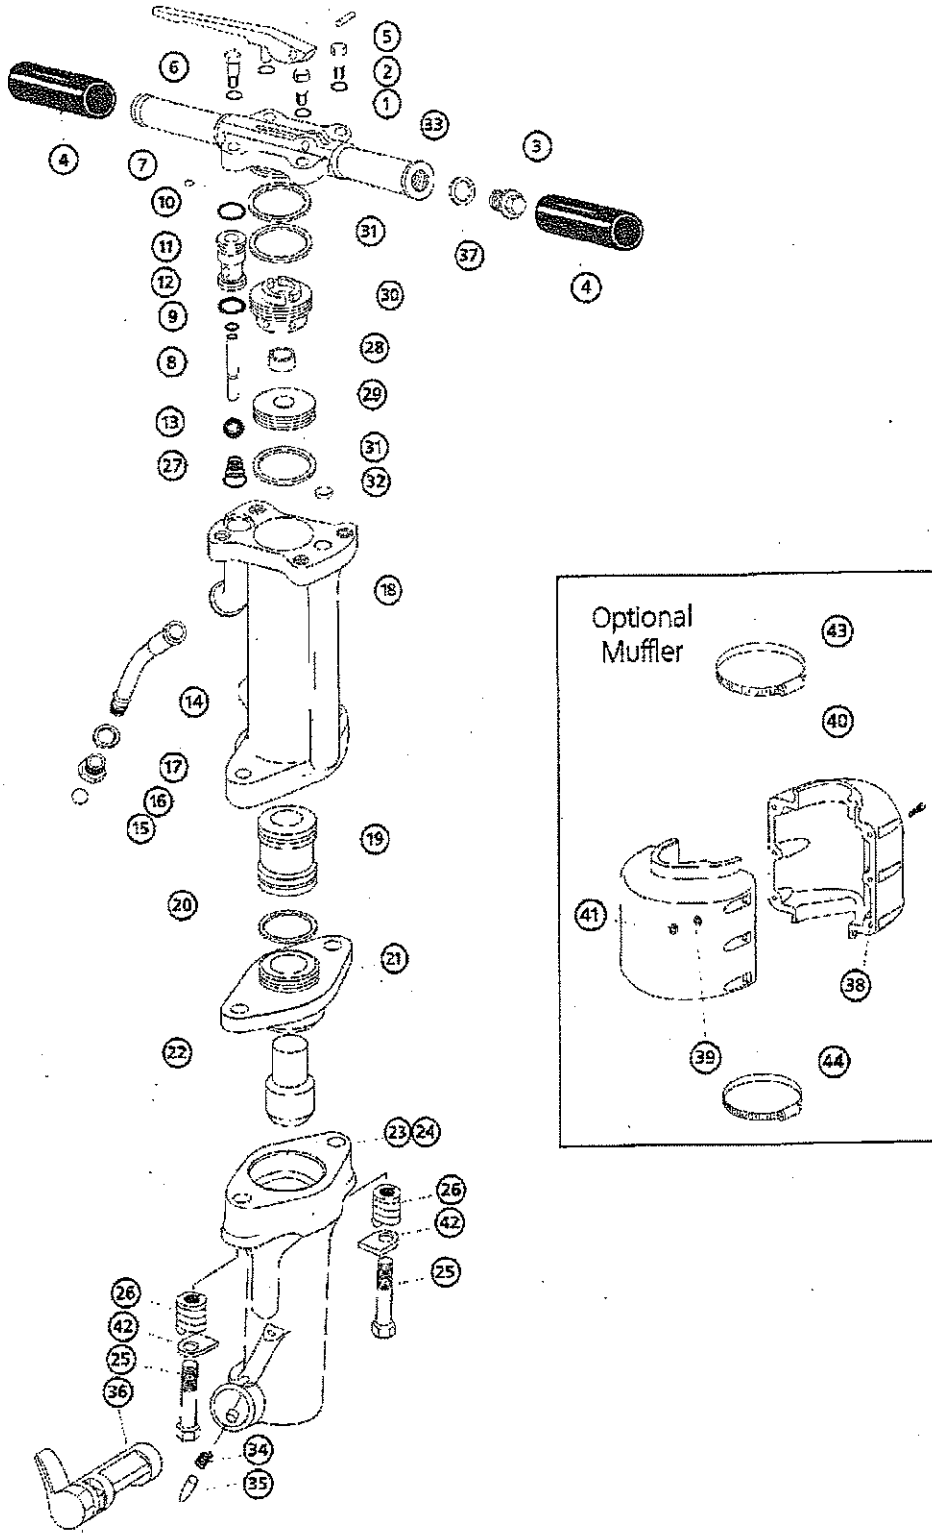

Breaker

Models 25S, 28S & 39S Breakers

ILL	Part	Description of Part	Per Tool
R 1	007025	Spring Washer	4
R 2	007007	Handle Bolt	4
R 3	003024	Oil Plug	1
R 4	007005	Handle Grip	2
R 5	007003	Throttle Lever Pivot Pin	1
O 6	007002	Throttle Lever	1
O 7	030618	Oilite Bush	1
O 8	030009	Throttle Valve Stem	1
R 9	001006	Throttle Valve Stem Seal	1
R 10	007013	Top Seal TV. Bush	1
O 11	030015	Throttle Valve Bush	1
R 12	504035	Bottom Seal TV. Bush	1
O 13	023014	Throttle Valve Ball	1
O 14	007016	Swivel Air Connection	1
R 15	001014	Sealing Ring	1
O 16	001013	Swivel Air Connection Nut	1
R 17	001012	Swivel Air Connection Gasket	1
18	031001	25S - Cylinder	1
	030001	28S - Cylinder	1
	036001	39S - Cylinder	1
19	031002	25S Hammer	1
	007024	28S Hammer	1
	036003	39S Hammer	1
R 20	023055	Seal tappet Bushing	1
O 21	030044	Tappet Bushing	1
O 22	001025	Tappet	1
	23	030041 Chuck Housing - 1.1/8" Hex	1
	24	030042 Chuck Housing - 1.1/4" Hex	1

ILL	Part	Description of Part	Per Tool
O 25	030043	Side Rod	2
O 26	030033	Side Rod Spring	2
R 27	030012	Throttle Valve Spring	1
O 28	030024	25S & 28S - Valve	1
O	057061	39S - Valve	1
O 29	030023	Valve Seat	1
O 30	030022	Valve Block	1
R 31	007006	Seal - Handle Valve Block & Valve Seat	3
	32	030006 Plug	1
	33	007001 Handle	1
O 34	001044	Steel Retainer Spring	1
O 35	030016	Steel Retainer Plunger	1
O 36	001046	Steel Retainer	1
R 37	003023	Oil Plug Seal	1
R 38	031609	(25S) Muffler Body	1
R	030609	(28S) Muffler Body	1
R	036609	(39S) Muffler Body	1
O 39	029013	Washer	12
R 40	910104	Screw	6
R 41	029009	Nut	6
R 42	030032	Washer	2
O 43	906012	Top Jubilee Clip Size 5 (25S & 28S)	1
O	906013	Top Jubilee Clip Size 6 (39S)	1
O 44	906014	Bottom Jubilee Clip Size 7 (25S, 28S & 39S)	1

Key R - Recommended Spares (ie stock)