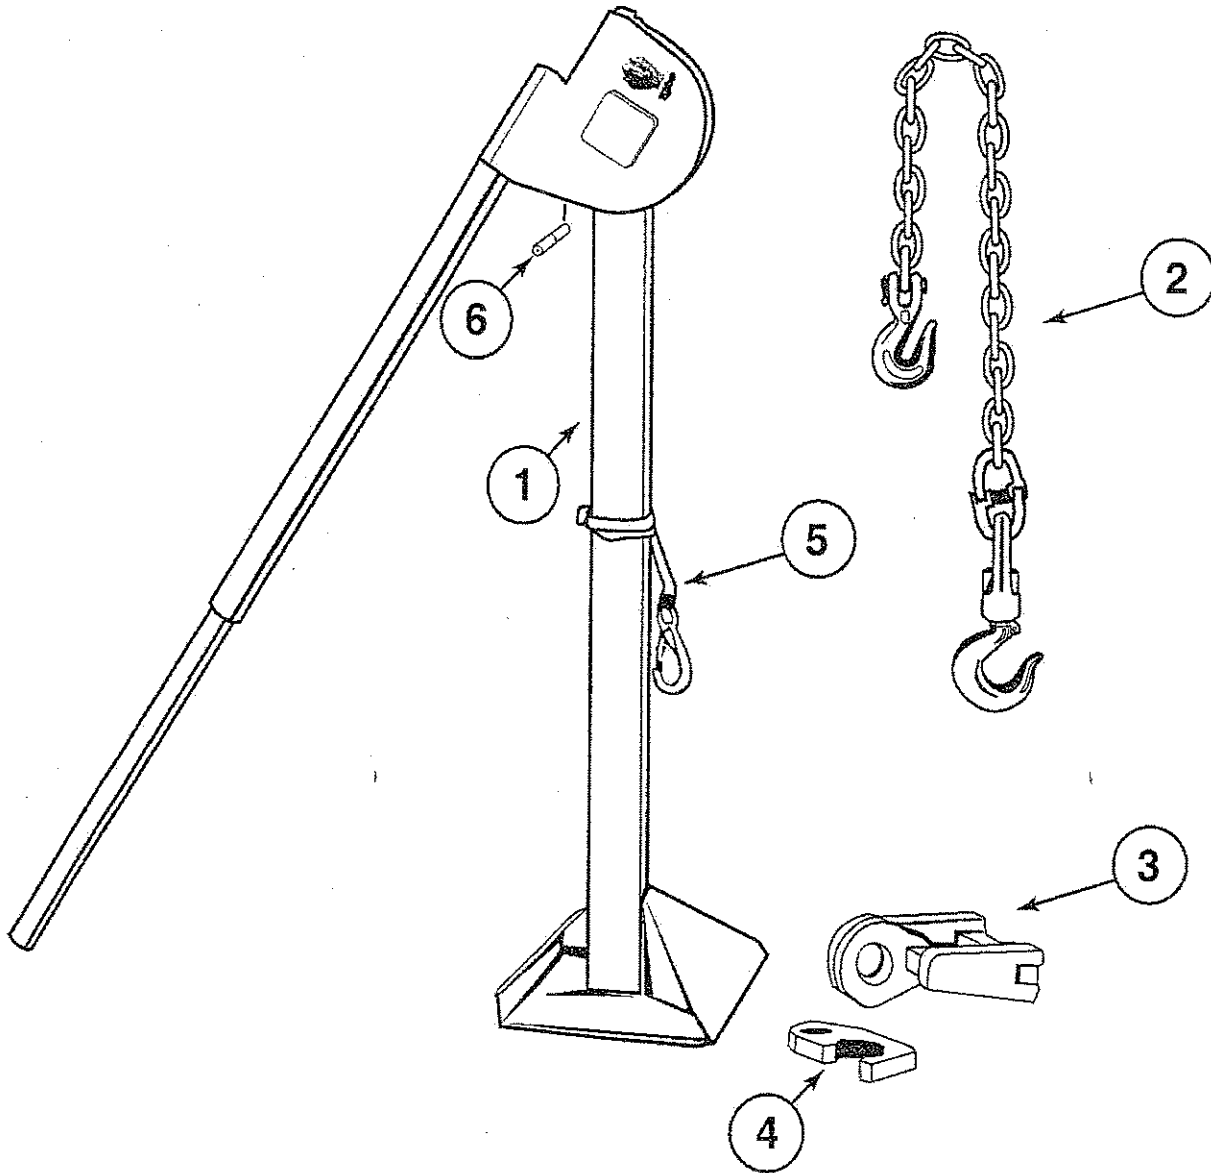

# Rhino Exploded View

## MP-3 Manual Post Puller & Accessories

CROWDER SUPPLY CO, INC. - 8495 ROSLYN ST. - COMMERCE CITY, CO 80022 - TOLL FREE 888-883-5144 - www.crowdersupply.com

Rhino Tool Company • 620 Andrews Ave., PO Box 111 • Kewanee, IL 61443 • www.rhinotool.com • Tel: 309-853-5555 • Fax: 309-856-5905  
Rhino Tool Company has a policy of continuous product improvement and reserves the right to change specifications, designs, or prices at any time without notice or incurring obligations for said changes.

# Rhino Parts List

## MP-3 Manual Post Puller & Accessories

NO.	DESCRIPTION	PART NO.	NO REQUIRED
	Model MP-3 Manual Post Puller Assembly (includes items 1, 2, 3,5)	71012	
1	MP-3 Manual Post Puller Only	71013	1
2	Chain Assembly	220422	1
3	Post Grabber	71040	1
4	Panel Post Grabber	71041	1
5	Safety Restraint	220401	1
6	Grease Fitting	519006	1