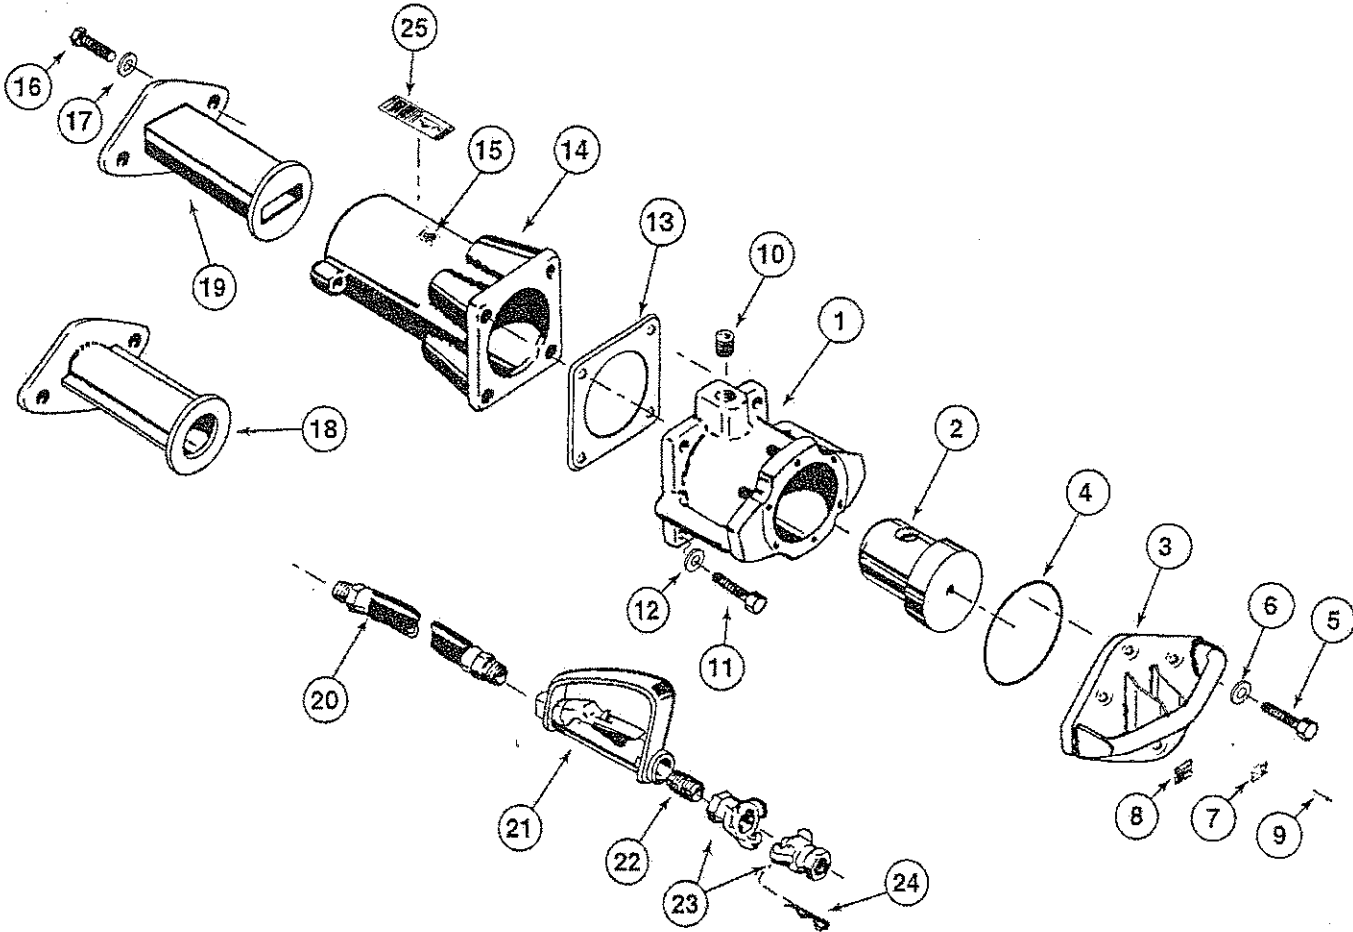

## PD-100 Air Operated Post Driver & Accessories

CROWDER SUPPLY CO., INC. - 8495 ROSLYN ST. - COMMERCE CITY, CO 80022 - TOLL FREE 888-883-5144 - www.crowdersupply.com

Rhino Tool Company • 620 Andrews Ave., PO Box 111 • Kewanee, IL 61443 • www.rhinotool.com • Tel: 309-853-5555 • Fax: 309-856-5905

# Parts List

## PD-100 Air Operated Post Driver & Accessories

NO.	DESCRIPTION	PART NO.	NO. REQUIRED
	Model PD-100 with 4 1/4" (107.9 mm) I.D. Master Chuck	70014	
1	Body	70585	1
2	Piston	70046	1
3	Top Cover	70595	1
4	O-Ring	499403	1
5	Cap Screw	500022	6
6	Compression Washer	517705	6
7	Model/Serial No. Plate	241	1
8	Warning Plate	242	1
9	Pop Rivet	519004	8
10	Pipe Plug	230400	1
11	Cap Screw	500178	4
12	Compression Washer	517702	4
13	Gasket	700002	1
14	4 1/4" (107.9 mm) I.D. Master Chuck Assembly (Includes Nos. 11, 12, 13, 14, 15, 25)	70593	1
15	Rhino Decal	135	1
16	Cap Screw	500178	2
17	Compression Washer	517702	2
18	3 5/8" (92 mm) I.D. Chuck Adapter*	70622	
	3" (76.2 mm) I.D. Chuck Adapter*	70623	
	2 1/2" (63.5 mm) I.D. Chuck Adapter*	70624	
	2" (50.8 mm) I.D. Chuck Adapter*	70625	
19	Channel Post Chuck Adapter (1.2 to 1.5 lbs/ft Posts)*	70628	
	Channel Post Chuck Adapter (2 to 2.75 lbs/ft Posts)*	70629	
	Channel Post Chuck Adapter (3 to 4 lbs/ft Posts)*	70630	
	*See Chuck Sizing Tech Data (Form No. 121-1); Includes Necessary Cap Screws and Compression Washers		
	Throttle Valve Kit with 2 ft Hose Assembly (Includes Nos. 20, 21, 22, 23, 24)	600000	
20	3/4" (19 mm) Hose Assembly	607000	1
	3/4" (19 mm) Hose Per Foot (Order Length Needed)	605006	
21	Throttle Valve with Lever Guard	610026	1
22	Pipe Nipple	230401	1
23	Coupler	606600	2
24	Safety Clip	606601	1
25	Warning Label	245	1