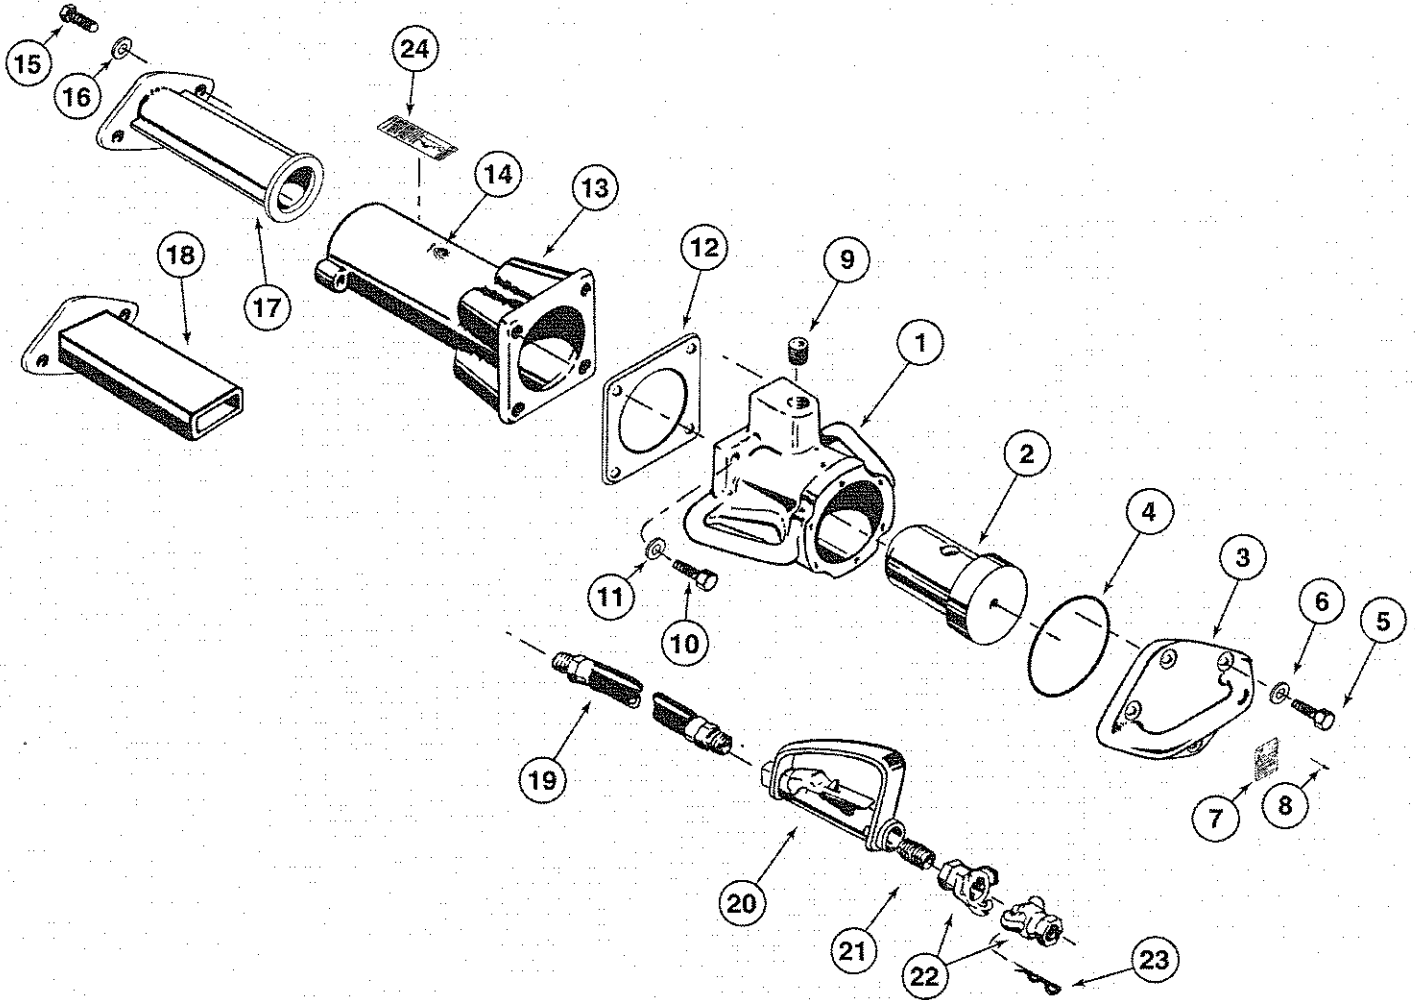

Rhino[®] Exploded View

PD-45 Air Operated Post Driver & Accessories

CROWDER SUPPLY CO, INC. - 8495 ROSLYN ST. - COMMERCE CITY, CO 80022 - TOLL FREE 888-883-5144 - www.crowdersupply.com

Rhino Tool Company • 620 Andrews Ave., PO Box 111 • Kewanee, IL 61443 • www.rhinotool.com • Tel: 309-853-5555 • Fax: 309-856-5905

Rhino Parts List

PD-45 Air Operated Post Driver & Accessories

| NO. | DESCRIPTION | PART NO. | NO. REQUIRED |
|-----|---|----------|--------------|
| | Model PD-45 with 3" (76.2 mm) I.D. Master Chuck | 070012 | |
| 1 | Body | 070096 | 1 |
| 2 | Piston | 070023 | 1 |
| 3 | Top Cover | 070097 | 1 |
| 4 | O-Ring | 499402 | 1 |
| 5 | Cap Screw | 500082 | 6 |
| 6 | Compression Washer | 517696 | 6 |
| 7 | Model/Serial No./Warning Plate | 235 | 1 |
| 8 | Metal Tack | 519004 | 4 |
| 9 | Pipe Plug | 230400 | 1 |
| 10 | Cap Screw | 500178 | 4 |
| 11 | Compression Washer | 517702 | 4 |
| 12 | Gasket | 700007 | 2 |
| 13 | 3" (76.2 mm) I.D. Master Chuck Assembly (Includes Nos. 10, 11, 12, 13, 14, 24) | 070591 | 1 |
| 14 | Rhino Decal | 135 | 1 |
| 15 | Cap Screw | 500178 | 2 |
| 16 | Compression Washer | 517702 | 2 |
| 17 | 2 1/2" (63.5 mm) I.D. Chuck Adapter* | 070600 | |
| | 2" (50.8 mm) I.D. Chuck Adapter* | 070601 | |
| | 1 1/2" (38.1 mm) I.D. Chuck Adapter* | 070602 | |
| | 1" (25.4 mm) I.D. Chuck Adapter* | 070603 | |
| 18 | Channel Post Chuck Adapter (1.2 to 1.5 lbs/ft Posts)* *See Chuck Sizing Tech Data (Form No. 121-1); Includes Necessary Cap Screws and Compression Washers | 070606 | |
| | Throttle Valve Kit with 2 ft Hose Assembly (Includes Nos. 19, 20, 21, 22, 23) | 600000 | |
| 19 | 3/4" (19 mm) Hose Assembly | 607000 | 1 |
| | 3/4" (19 mm) Hose Per Foot (Order Length Needed) | 605006 | |
| 20 | Throttle Valve with Lever Guard | 610026 | 1 |
| 21 | Pipe Nipple | 230401 | 1 |
| 22 | Coupler | 606600 | 2 |
| 23 | Safety Clip | 606601 | 1 |
| 24 | Warning Label | 244 | 1 |