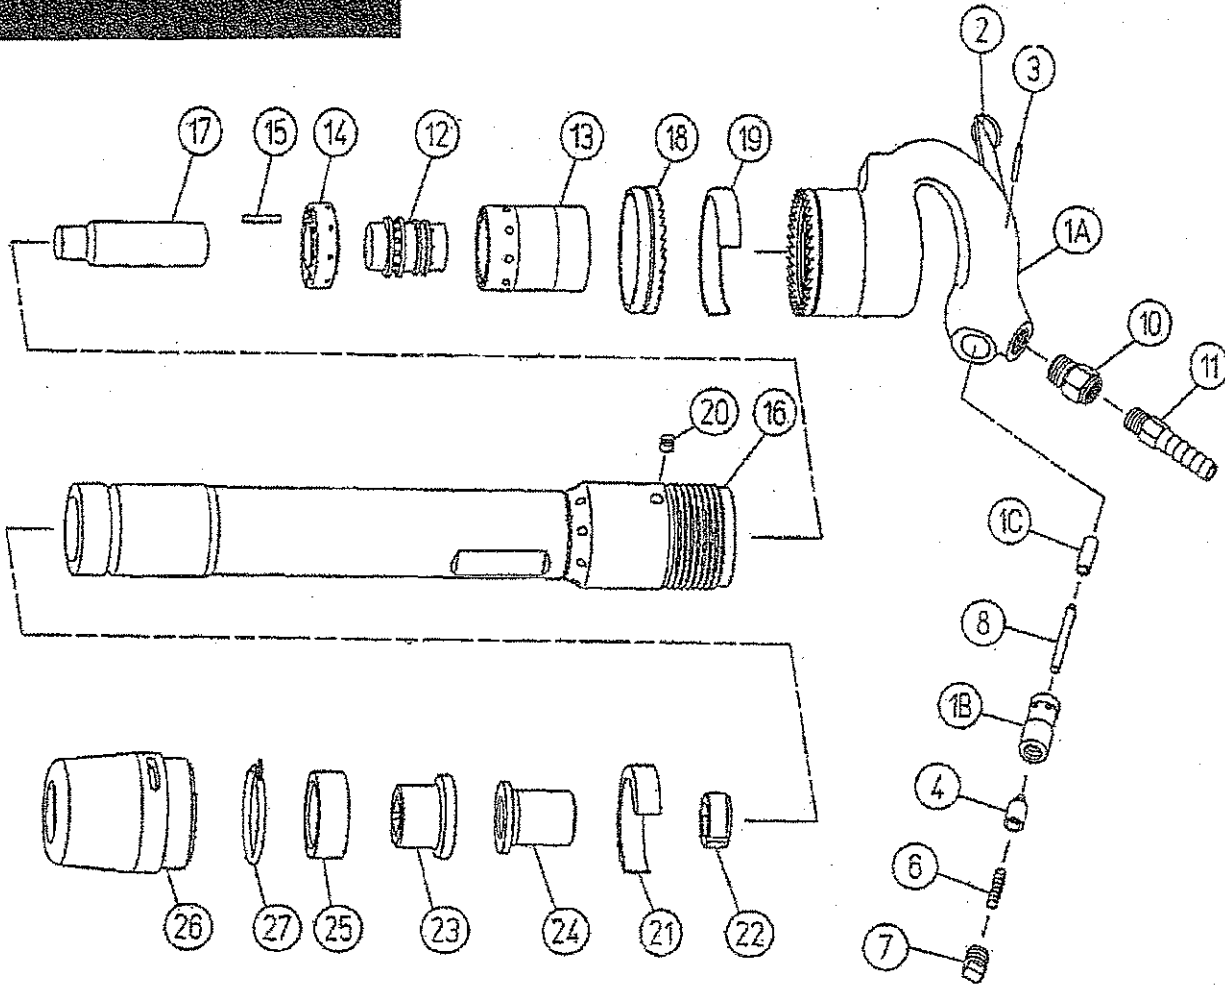

## RIVET BUSTER

MODEL:  
B-110

PART:  
TOKU RB-110  
1 1/8" Shank, Jumbo 11" Stroke

Symbol No.	Parts No.	Qty. Req.	Description	Symbol No.	Parts No.	Qty. Req.	Description
1A	41-04-70-01D	1	HANDLE	16	41-04-70-190	1	CYLINDER
1B	41-04-60-060	1	THROTTLE VALVE BUSHING	17	41-04-70-200	1	PISTON
1C	41-04-60-080	1	PUSH ROD SLEEVE	18	41-04-70-300	1	CLUTCH
2	41-04-60-040	1	LEVER	19	41-04-60-310	1	CLUTCH BAND
3	13-04-01-058	1	LEVER PIN 4X21	20	41-04-70-320	1	CLUTCH KEY
4	41-04-60-050	1	THROTTLE VALVE	21	41-04-70-470	1	EXHAUST BAND
6	13-08-01-065	1	THROTTLE VALVE SPRING	22	41-04-70-560	1	PISTON STOPPER
7	13-49-05-019	1	THROTTLE VALVE CAP	23	T33210300	1	LOWER SLEEVE
8	13-04-01-062	1	THROTTLE VALVE PIN 6X37.5	24	41-04-70-510	1	UPPER SLEEVE
10	13-47-04-030	1	SCREW BUSHING 1/2X3/8	25	13-63-01-003	1	RUBBER BUMPER
11	13-43-03-040	1	HOSE STEM 3/8X1/2	26	T33219001	1	RETAINER
12	41-04-70-100	1	VALVE	27	13-08-01-050	1	LOCK SPRING
13	41-04-70-150	1	VALVE CASE				
14	41-04-70-140	1	VALVE SEAT				
15	13-06-20-061	1	SPRING PIN 5/16X28				