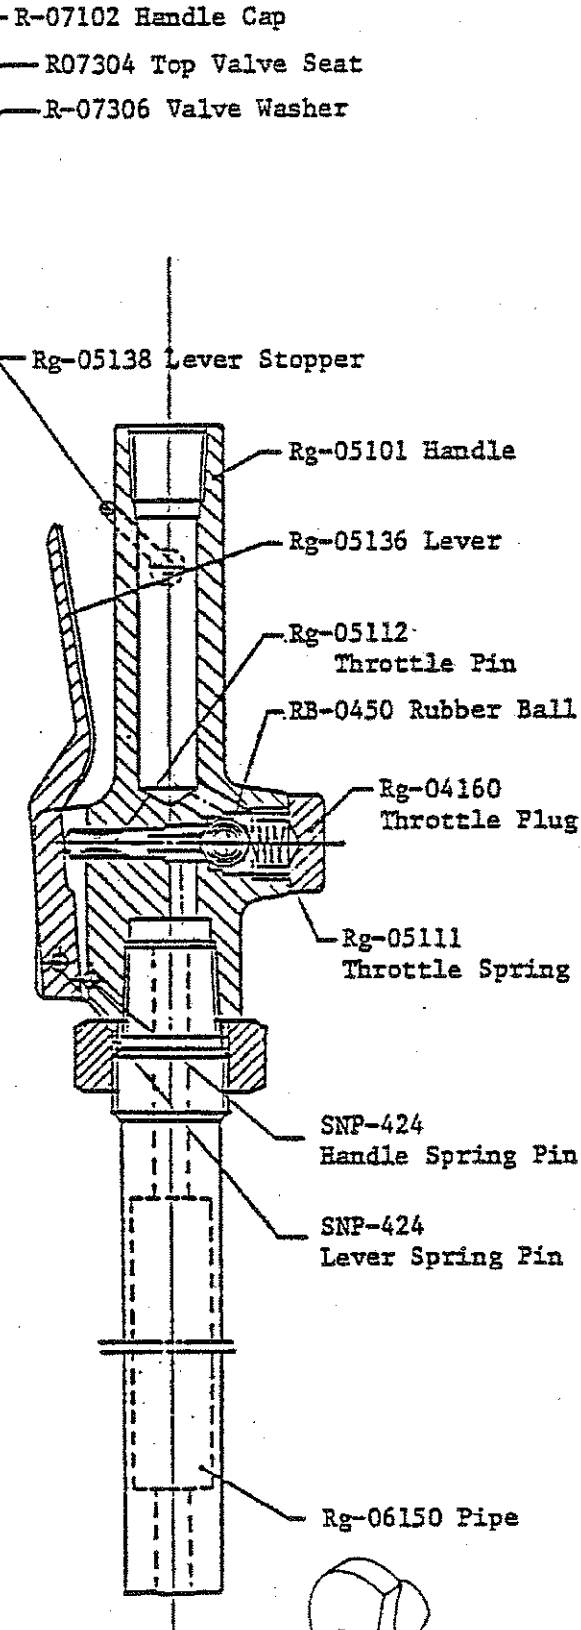

F-4 BACK FILL TAMPER PARTS LIST

Machine Name	Code No.		
Back Fill Tamper	F-4		
Name of Part	Unit Per Set	Code No.	Unit Price
Handle Cap.....	1	R-07102	
Valve Complete.....	1	T-7300	
Top Valve Seat.....	1	R-07304	
Valve Washer.....	1	R-07306	
Lock Nut.....	2	R-07522	
Valve.....	1	R-07301	
Bottom Seat Valve.....	1	R-07305	
Cylinder Knock Pin.....	2	NP-630	
Clutch.....	1	R-07207	
Exhaust Cover.....	1	R-07226	
Piston.....	1	R-07203	
Cylinder.....	1	R-07201	
Gland Washer.....	1	R-07408	
Gland Packing.....	9	R-07422	
Gland Nut.....	1	R-07406	
Gland Cap.....	1	R-07405	
Gland Bushing.....	1	R-07407	
Lever Stopper.....	1	Rg-05138	
Handle.....	1	Rg-05101	
Lever.....	1	Rg-05136	
Throttle Pin.....	1	Rg-05112	
Rubber Ball.....	1	RB-0450	
Throttle Plug.....	1	Rg-04160	
Throttle Spring.....	1	Rg-05111	
Handle Spring Pin.....	1	SNP-424	
Lever Spring Pin.....	1	SNP-424	
Pipe.....	1	Rg-06150	
6" Iron Butt	1	IB-6	
Cap Screw for Butt	1	CS-835	
Cap Screw Wrench	1	AW-6	
Optional Pole Butt	1	OPT-2	

MODEL NO. F-4

Cap Screw CS-835

POLE BUTT-OPTIONAL