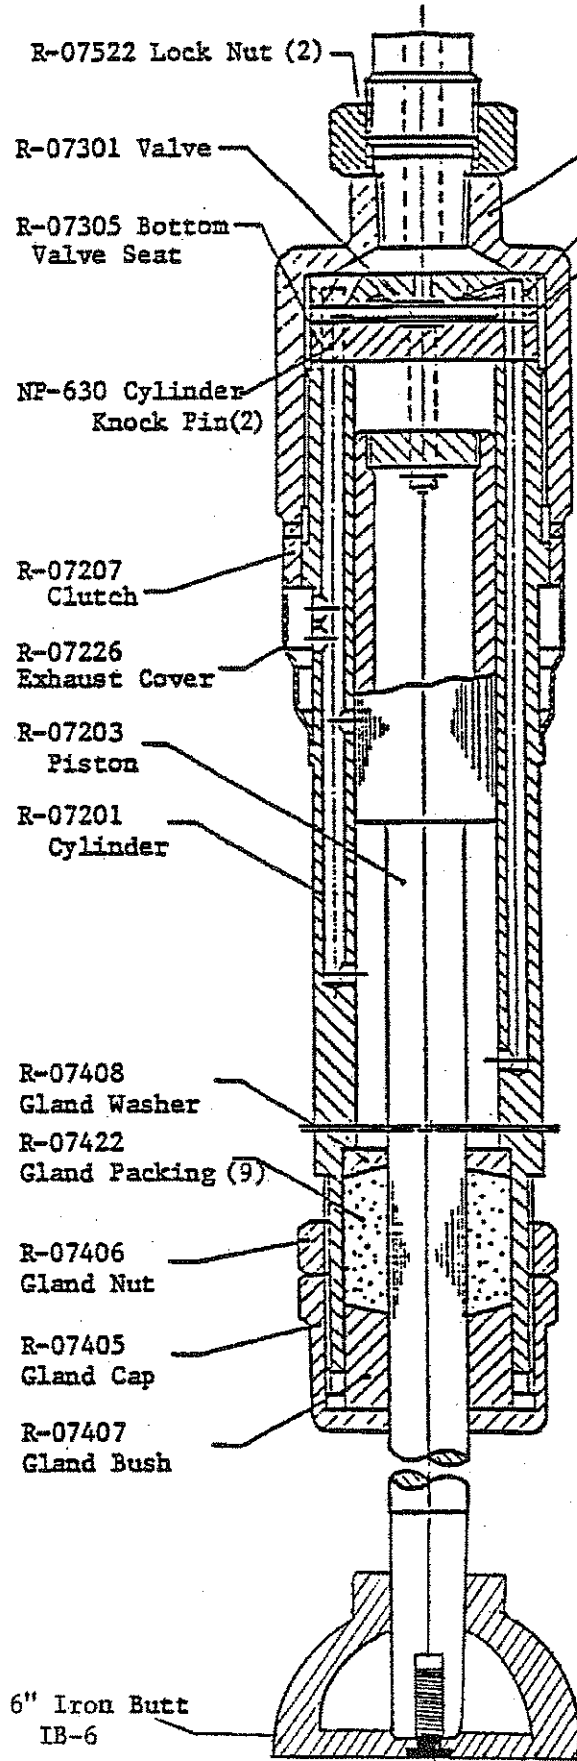

F-4 BACK FILL TAMPER PARTS LIST

Machine Name	Code No.		
Back Fill Tamper	F-4		
Name of Part	Unit Per Set	Code No.	Unit Price
Handle Cap.....	1	R-07102	
Valve Complete.....	1	T-7300	
Top Valve Seat.....	1	R-07304	
Valve Washer.....	1	R-07306	
Lock Nut.....	2	R-07522	
Valve.....	1	R-07301	
Bottom Seat Valve.....	1	R-07305	
Cylinder Knock Pin.....	2	NP-630	
Clutch.....	1	R-07207	
Exhaust Cover.....	1	R-07226	
Piston.....	1	R-07203	
Cylinder.....	1	R-07201	
Gland Washer.....	1	R-07408	
Gland Packing.....	9	R-07422	
Gland Nut.....	1	R-07406	
Gland Cap.....	1	R-07405	
Gland Bushing.....	1	R-07407	
Lever Stopper.....	1	Rg-05138	
Handle.....	1	Rg-05101	
Lever.....	1	Rg-05136	
Throttle Pin.....	1	Rg-05112	
Rubber Ball.....	1	RB-0450	
Throttle Plug.....	1	Rg-04160	
Throttle Spring.....	1	Rg-05111	
Handle Spring Pin.....	1	SNP-424	
Lever Spring Pin.....	1	SNP-424	
Pipe.....	1	Rg-06150	
6" Iron Butt	1	IB-6	
Cap Screw for Butt	1	CS-835	
Cap Screw Wrench	1	AW-6	
Optional Pole Butt	1	OPT-2	

MODEL NO. F-4

Cap Screw CS-835

POLE BUTT-OPTIONAL