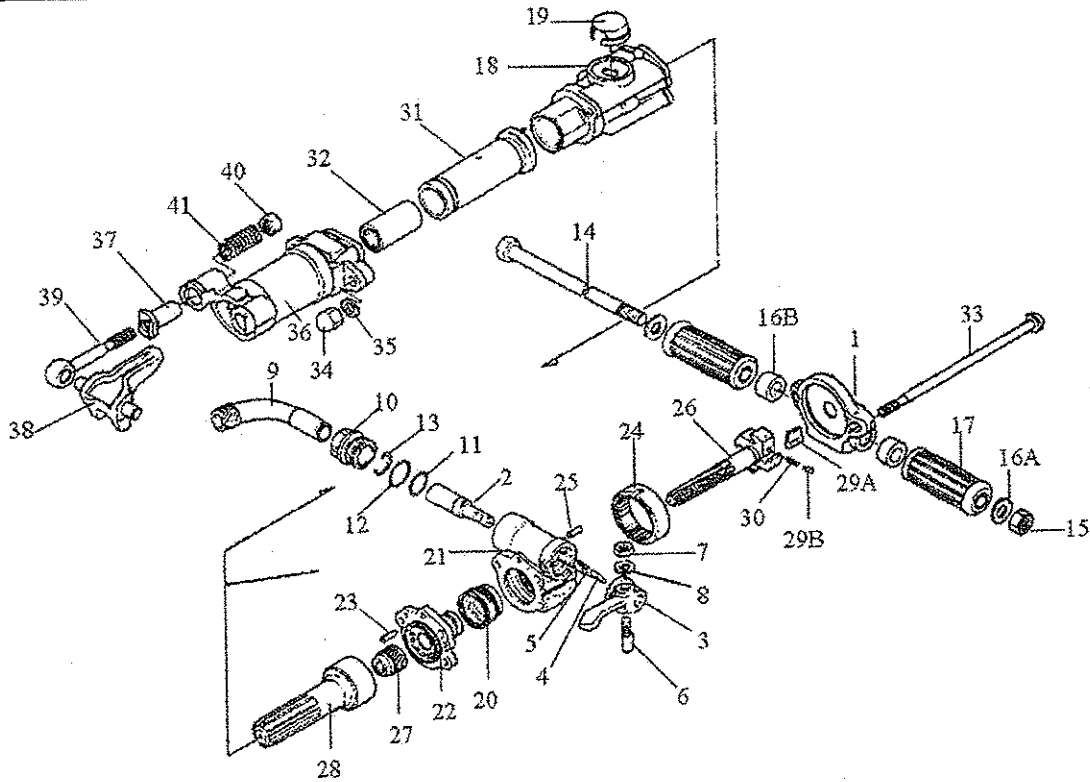

30# Rock Drill

ITEM#	PART#	DESCRIPTION	ITEM#	PART#	DESCRIPTION
1	TX37001	Backhead (dry)	23	TX37023	Valve Dowel Pin
2	TX37002	Throttle Valve	24	TX37024	Ratchet Ring
3	TX37003	Throttle Valve Handle	25	TX37025	Ratchet Ring Dowel Pin
4	TX37004	Throttle Valve Plunger	26	TX37026	Rifle Bar
5	TX37005	Throttle Valve Spring	27	TX37027	Rifle Nut
6	TX37006	Throttle Valve Bolt	28	TX37028	Piston
7	TX37007	Throttle Valve Nut	29A	TX37029A	Rotation Pawl (4)
8	TX37008	Throttle Valve Washer	29B	TX37029B	Pawl Plunger (4)
9	TX37009	Air Connection Elbow	30	TX37030	Plunger Spring (4)
10	TX37010	Air Connection Nut	31S	TX37031S	Rotation Sleeve 7/8" x 3 1/4"
11	TX37011	Air Connection "O" Ring	31	TX37031	Rotation Sleeve 7/8" x 4 1/4"
12	TX37012	Air Connection "O" Ring	32S	TX37032S	Sleeve Bushing 7/8" x 3 1/4"
13	TX37013	Air Connection Retainer	32	TX37032	Sleeve Bushing 7/8" x 4 1/4"
14	TX37014	Handle Bolt	33	TX37033	Side Rod Bolt
15	TX37015	Handle Bolt Nut	34	TX37034	Side Rod Bolt Nut
16A	TX37016A	Handle Bolt Washer (2)	35	TX37035	Side Rod Bolt Washer
16B	TX37016B	Handle Grip Spacer (2)	36S	TX37036S	Front Head 7/8" x 3 1/4"
17	TX37017	Handle Grip	36	TX37036	Front Head 7/8" x 4 1/4"
18	TX37018	Cylinder	37	TX37037	Fronthead Bushing (2)
19	TX37019	Exhaust Cap	38	TX37038	Steel Holder
20	TX37020	Valve	39	TX37039	Steel Holder Bolt
21	TX37021	Valve Chest	40	TX37040	Steel Holder Nut
22	TX37022	Valve Guide	41	TX37041	Steel Holder Spring