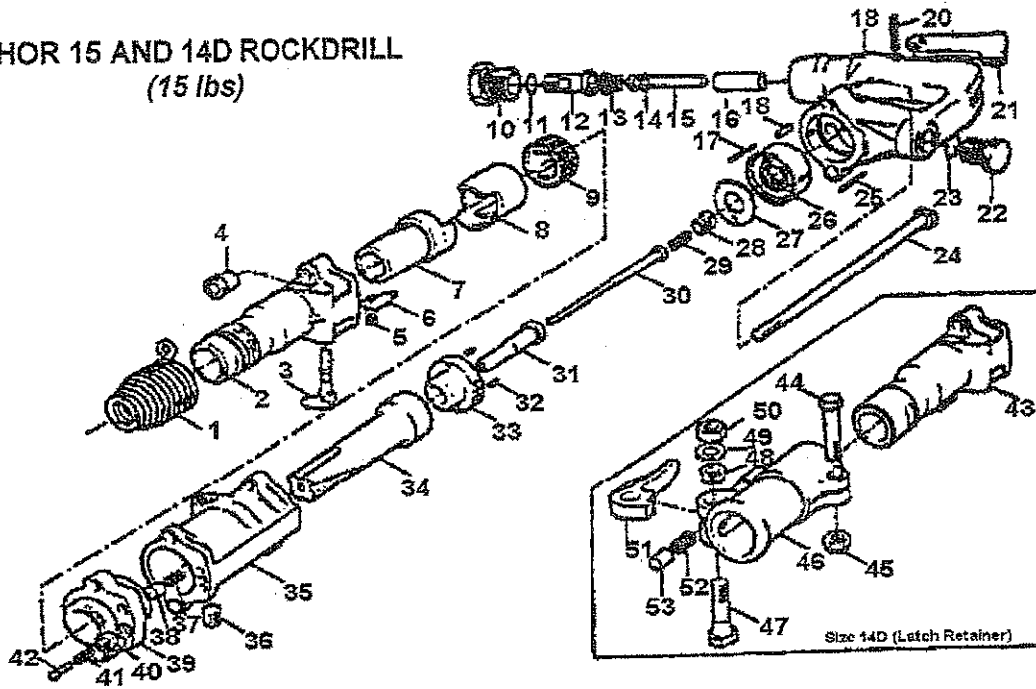

THOR 15 AND 14D ROCKDRILL (15 lbs)

Item No.	Part No.	Description	Item No.	Part No.	Description
1	43490	Steel Retainer Spring	28	68073	Air Tube Plug
2	45491	Front Head (15D)	29	43162	Air Tube Spring
3	45492	Pawl Shifter	30	45509	Air Tube
4	45507	Side Rod Nut	31	45516	Valve Guide
5	45500	Pawl Spring	32	45502	Valve Seat Pin
6	45499	Pawl	33	45506	Valve Seat
7	45489	Chuck	34	45497	Piston Hammer
8	45493	Chuck Driver	35	49802	Cylinder
9	45501	Rotation Ratchet	36	83002	Exhaust Port Plug
10	45523	Inlet Swivel Nut	37	43605	Detent Spring
11	83038	Air Inlet O-Ring	38	45498	Pawl Plunger
12	45524	Inlet Swivel	39	45496	Cylinder Front Bearing
13	44007	Throttle Valve Spring	40	45494	Detent Plunger Bearing
14	82502	O-Ring-Thr.Valve	41	43605	Detent Plunger Spring
15	803962	Throttle Valve	42	45495	Detent Plunger
16	43395	Throttle Valve Bush.	43	49807	Front Head (14D Only)
17	45502	Dowel pin	44	98424	Retainer Bolt (14D)
18	45518	Oil Meter	45	43014	Retainer Bolt Nut (14D)
19	803959	Aluminium Handle	46	89134	Retainer Housing (14D)
20	45519	Throttle Lever Pin	47	43787	Latch Bolt (14D)
21	45517	Throttle Lever	48	43786	Latch Bolt Bushing (14D)
22	45512	Oil Plug	49	43143	Latch Bolt Washer (14D)
23	81675	O-Ring-Oil Plug	50	43500	Latch Bolt Nut (14D)
24	803960	Side Rod	51	43752	Latch (14D)
25	45502	Dowel Pin	52	43785	Latch Spring (14D)
26	45515	Valve Chest	53	43788	Latch Spring Plunger (14D)
27	45504	Automatic Valve			