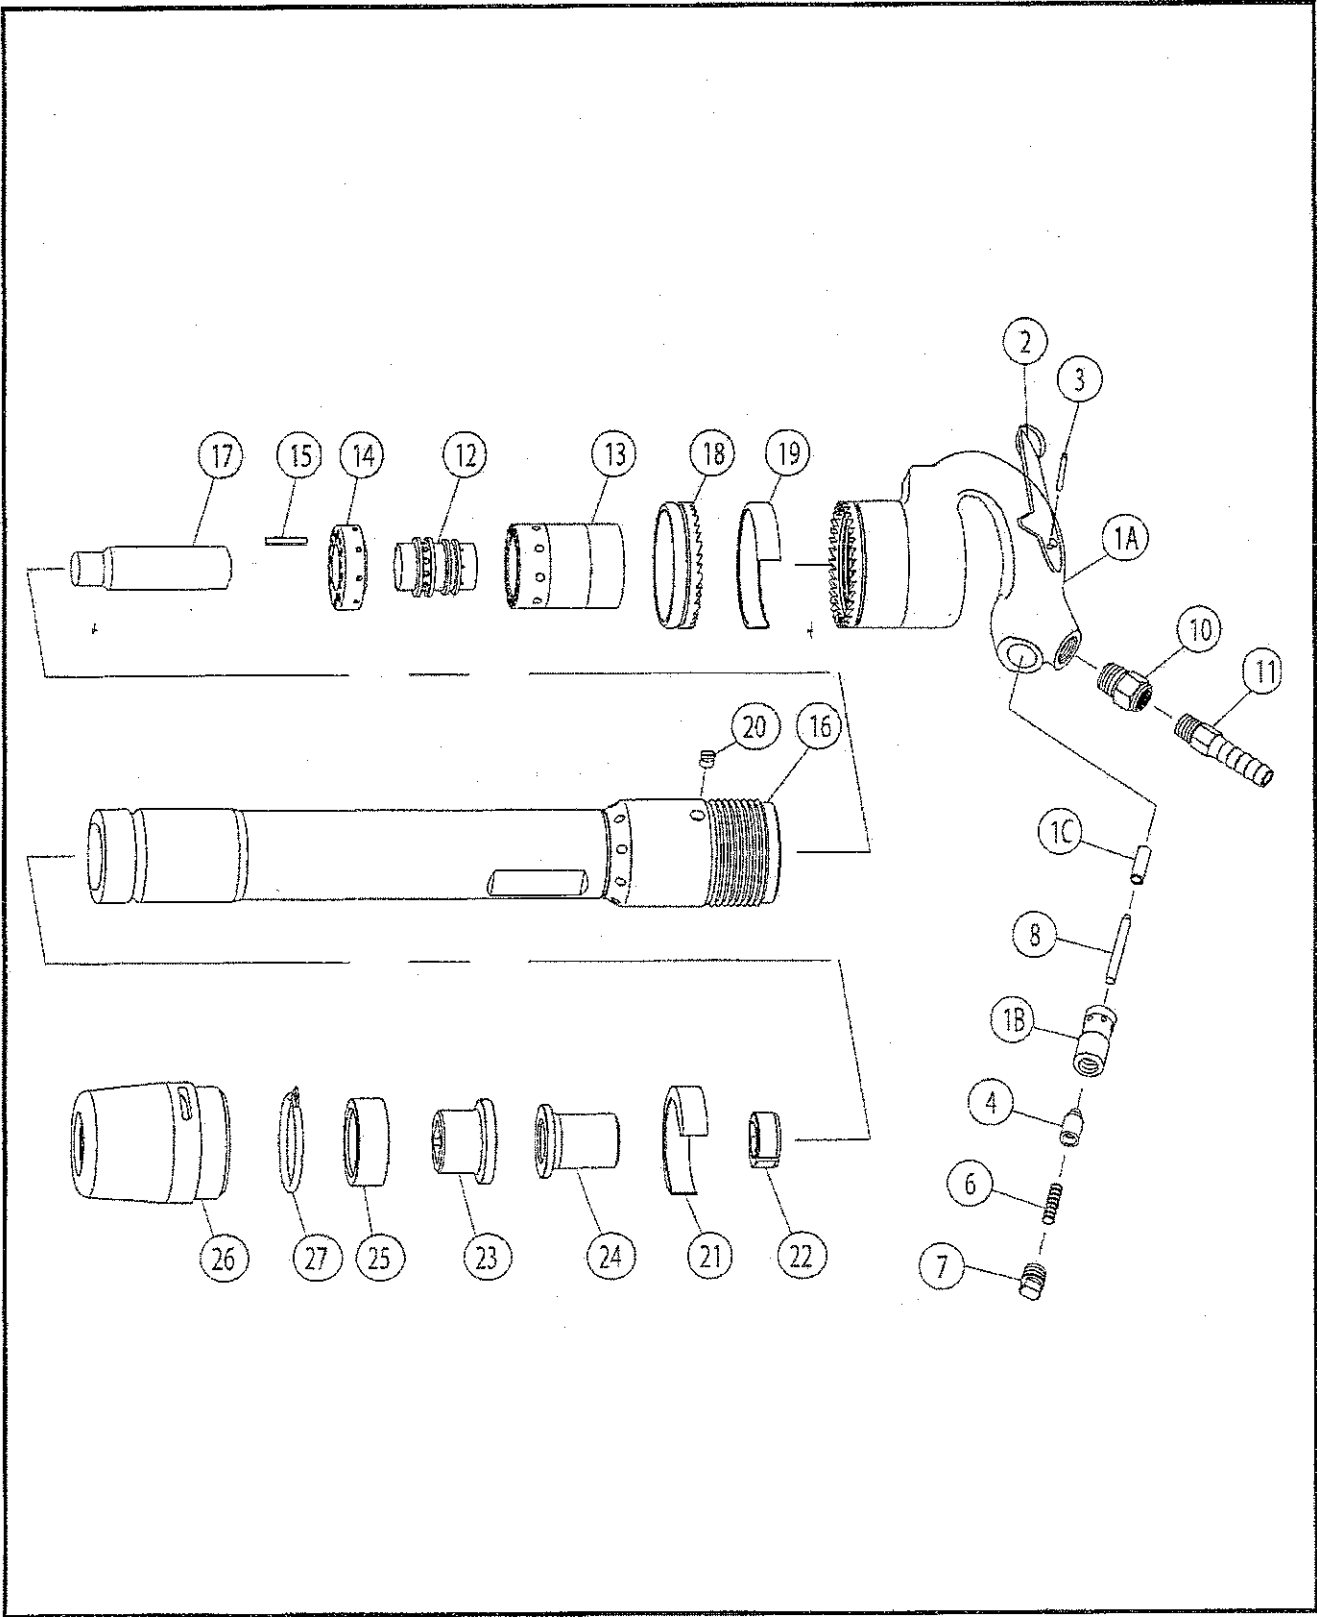

Toku RB-110 Rivet Buster

Toku RB-110 Rivet Buster

Index	Tamco	Jet	Description
1A	41047001D	41014001B	Handle Complete
1B	410460060	410460060	Throttle Valve Bushing
1C	410460080	410460080	Push Rod Sleeve
2	410460040	410460040	Lever
3	130401058	130401058	Lever Pin 4 x 21
4	410460050	410460050	Throttle Valve
6	130801065	130801065	Throttle Valve Spring
7	1304905019	134905019	Throttle Valve Cap
8	130401062	130401062	Throttle Valve Pin 6 x 37.5
10	134704030	134704030	Screw Bushing 1/2" x 3/8"
	SF01038		Hose Barb Swivel - 3/8 x 24 Thread x 1/2"
11	134803040	134803040	Hose Stem 3/8" x 1/2"
12	410470100	410470100	Valve
13	410470150	410470150	Valve Case
14	410470140	410470140	Valve Seat
15	130620061	130620061	Spring Pin
16	410470190	410470190	Cylinder
17	410470200	410470200	Piston
18	410470300	410470300	Clutch
19	410460310	410460310	Clutch Band
20	410470320	410470320	Clutch Key
21	410470470	410470470	Exhaust Band
22	410470560	410470560	Piston Stopper
23	T33210300	552103	Lower Sleeve (Old Part #410470500)
24	T33210100	552101	Upper Sleeve (Old Part #410470510)
25	T33210400	552104	Rubber Bumper (Old Part #136301003)
26	T33219001	552191	Retainer (Old Part #410470360)
27	T33219400	550098	Lock Spring (Old Part #130801050)