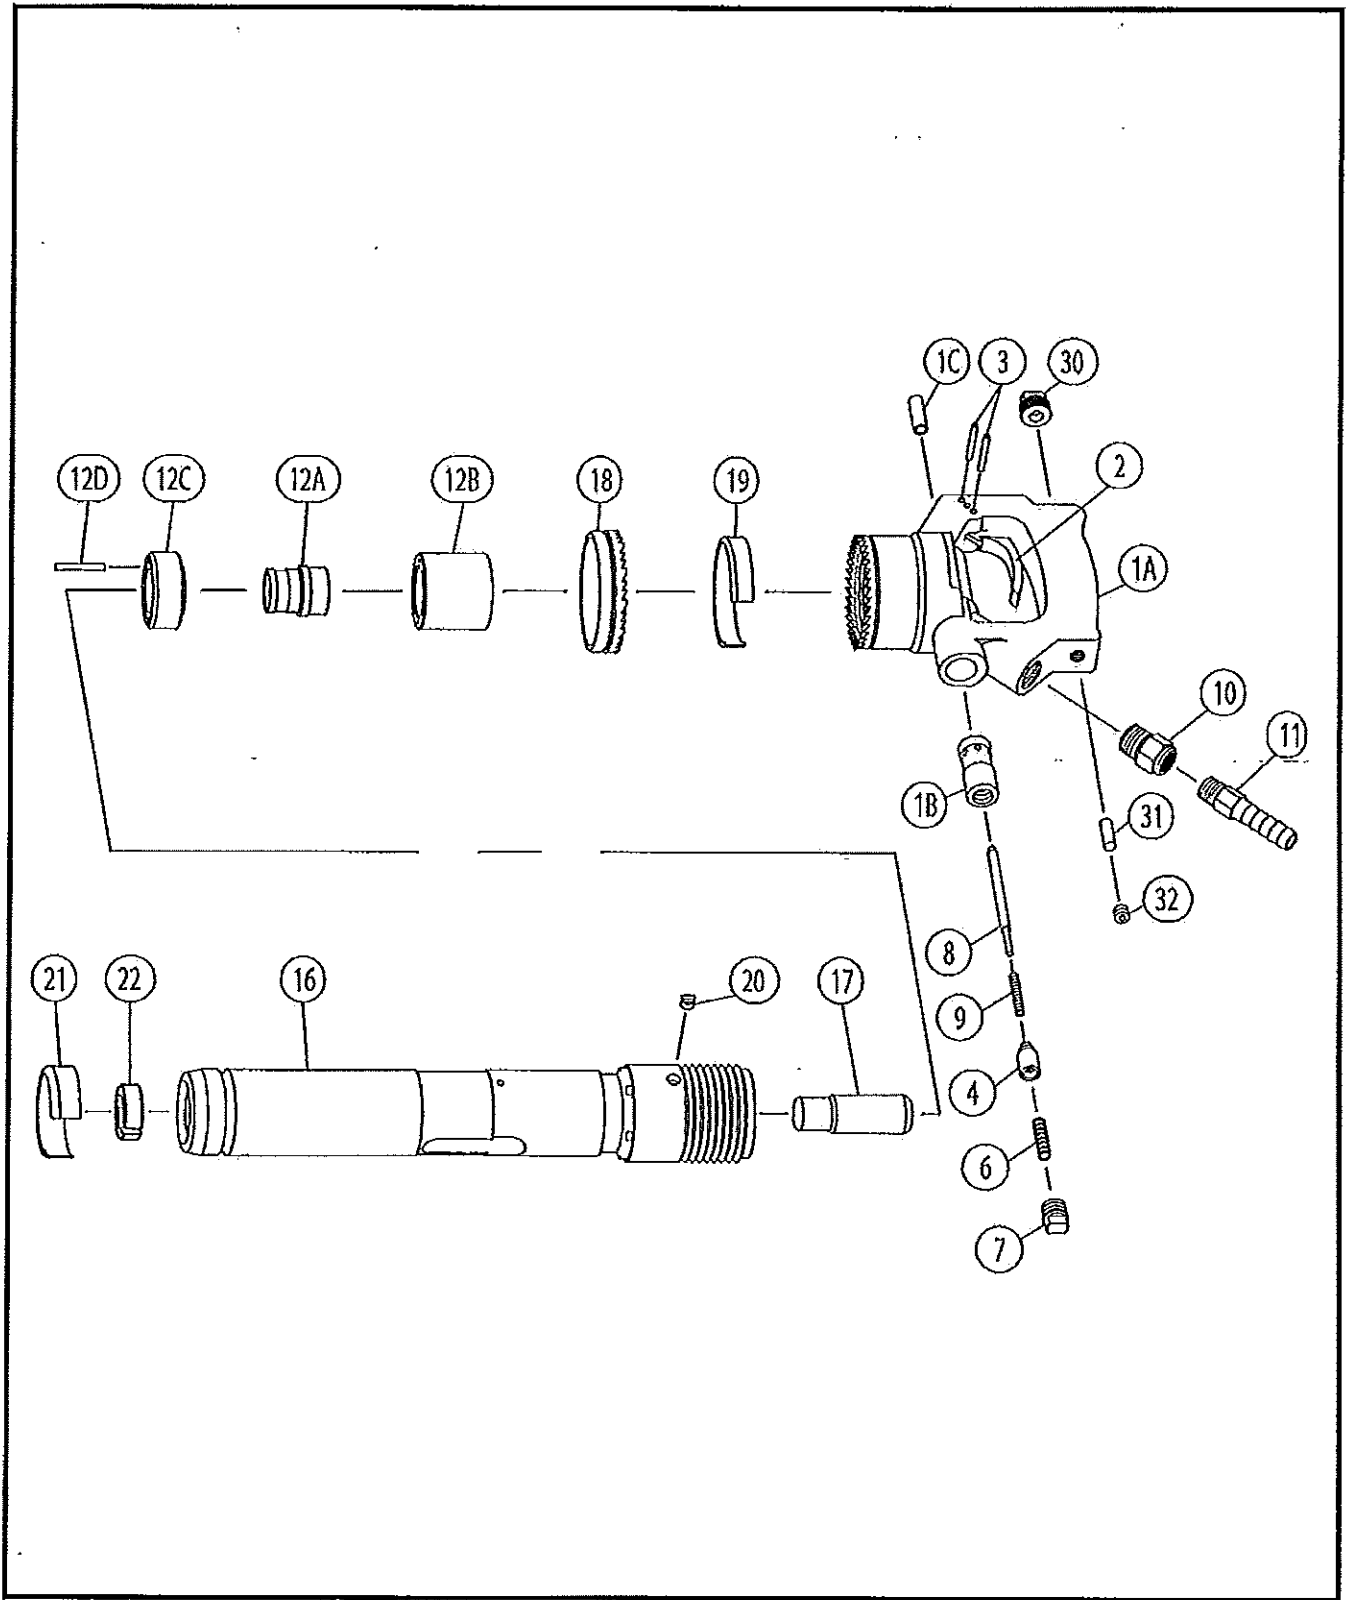

# Toku RB-90D/RB-91D Rivet Buster

| Index | Tamco     | Description                   |
|-------|-----------|-------------------------------|
| 1A    | 41046601D | Handle - Complete             |
| 1B    | 410460060 | Throttle Valve Bushing        |
| 1C    | 410221300 | Throttle Valve Stem Guide     |
| 2     | 410211120 | Trigger                       |
| 3     | 130401030 | Trigger Pin                   |
| 4     | 410466050 | Throttle Valve                |
| 6     | 130801065 | Throttle Valve Spring         |
| 7     | 134905019 | Thottle Valve Cap             |
| 8     | 410466C10 | Throttle Valve Pin            |
| 9     | 130801066 | Valve Pin Spring              |
| 10    | 134704030 | Screw Bushing 1/2" x 3/8"     |
| 11    | 134803040 | Hose Stem 3/8" x 1/2"         |
| 12A   | 410460100 | Valve                         |
| 12B   | 410460150 | Valve Box                     |
| 12C   | 410460140 | Valve Seat                    |
| 12D   | 130401057 | Valve Knock                   |
| 16    | 410463191 | Cylinder (For RB-91D) 1-1/2"  |
|       | 410464191 | Cylinder (For RB-90D) 1-7/32" |
| 17    | 410463200 | Piston                        |
| 18    | 410460300 | Clutch                        |
| 19    | 410460310 | Clutch Band                   |
| 20    | 410460320 | Clutch Key                    |
| 21    | 410460470 | Exhaust Band                  |
| 22    | 410463560 | Piston Stopper (For RB-91D)   |
|       | 410464560 | Piston Stopper (For RB-90D)   |
| 30    | 410211770 | Oil Plug NPTF 1/2"            |
| 31    | 136101011 | Oil Control Felt              |
| 32    | 134903001 | Oil Control Plug PP-2PT 1/8"  |