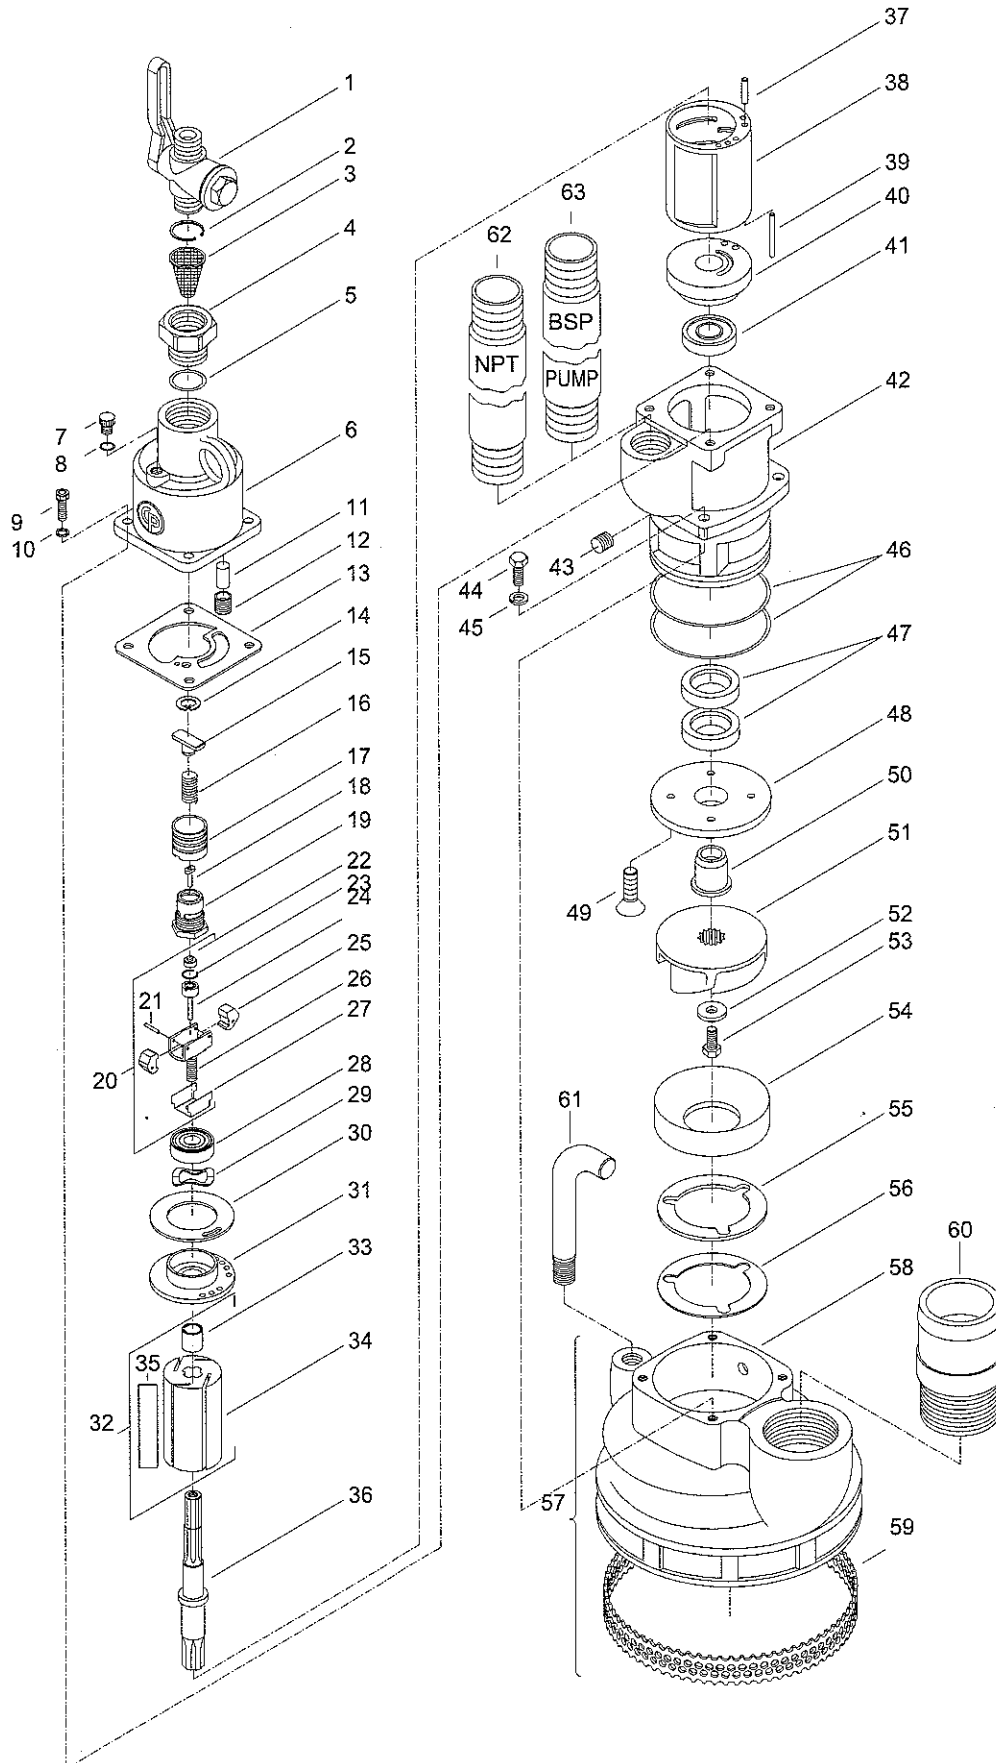

EXPLODED VIEW OF CP 0010

CROWDER SUPPLY CO., INC. - 8495 ROSLYN ST. - COMMERCE CITY, CO 80022 - TOLL FREE 888-883-5144 - www.crowdersupply.com

Ref. No.	Ordering No.	Qty.	Description
1	R137313	1	Valve (3/4" male)
2	C090746	1	Ring - Retainer
3	C078057	1	Filter - Screen
4	C113782	1	Air inlet bushing
5	C046471	1	O-ring
6	C113799	1	Housing - Governor
7	C085233	1	Plug - Oil
8	A082777	1	O-ring
9	C064806	4	Screw - Cap (Allen) (1/4" - 20 x 3/4")
10	C012058	4	Lock washer (1/4")
11	C113787	1	Wick
12	C113789	1	Plug - Orifice
13	C113791	1	Gasket - Housing
14	S087190	1	Ring - Retainer
15	C113780	1	Retainer - Spring
16	C113779	1	Spring - Compression
17	C090935	1	Valve - Governor
18	C084364	1	Pin - Governor valve
19	C113798	1	Cage - Governor
20	Z8769462	1	Governor body complete (Includes item No.21, 22, 23, 24, 25, 26 & 27)
21		2	Pin - Governor weight
22		1	Button - Push pin
23		1	Ring - Retaining
24		1	Pin - Governor push
25		2	Weight - Governor
26		1	Body - Governor
27		1	Retainer - Pin
28	S014490	1	Bearing - Ball
29	C089794	1	Washer - Tension
30	C113786	2	Shim - Motor
31	C089790	1	End plate - Upper
32	Z8770462	1	Rotor complete (Includes item No.33, 34 & 35)
33	C089779	1	Sleeve - Rotor
34		1	Body - Rotor
35	C092050	4	Blade - Rotor
36	C113797	1	Shaft - Rotor
37	P056138	1	Pin - Roll (.156" x 9/16" Lg.)
38	C092047	1	Liner - Motor
39	C088617	1	Pin - Roll (.156" x 1" Lg.)
40	C113795	1	Plate - Lower end
41	S039951	1	Bearing ball
42		1	Housing - motor
43	C035390	1	Plug - Pipe (1/8")
44	P070423	4	Screw cap
45	C011005	4	Lock washer
46	CA087468	2	O Ring
47	C113792	2	Seal - Shaft
48	C113783	1	Plate - Wear (Upper)
49	C113793	4	Screw - Flat head
50	C113790	1	Sleeve - Impeller
51	F814673	1	Impeller - Pump
52	C113785	1	Spacer (Retaining)
53	C113788	1	Bolt - Hex. (Long lok) (5/16" - 18 x 5/8")
54	F814672	1	Plate - Wear (Lower)
55	C115755	x	Shim (Wear plate) (.005")
56	F814688	x	Shim (Wear plate) (.003")
57		1	Impeller housing complete (Includes item No. 58 & 59)
58		1	Housing - Pump
59	C113794	1	Screen - Sump
60	R137579	1	Nipple - Outlet
61	C085347	1	Handle - Pump
62	R137578	1	Pipe - Exhaust (1" NPT 1" BSP)
63	S038723	1	Pipe - Exhaust (NPTF)