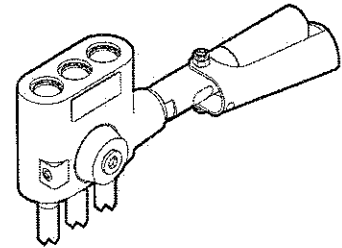

CP 0066

Spare parts list

CP 0066

Crowder Supply Co, Inc. 8495 Roslyn St Commerce City, CO 80022 (303) 433-5144 FAX: (303) 433-3928 Toll Free: (888) 883-5144 www.crowdersupply.com

No.	Description	Remark	Quantity	Part number
1	Circlip	Internal	3	R147622
2	O-ring		3	C083177
3	Cylinder cap		3	R147614
4	Piston		3	R145921
5	Cylinder		1	R147611
6	Screw		1	R147616
7	Plug		1	C068064
8(9-19)	Live air handle, complete		1	R147915
9	Live air handle		1	R147607
10	O-ring		2	A043001
11	Throttle valve		1	R147609
12	Washer		1	R147618
13	Retaining ring		1	R147619
14	Spring		1	R147615
15	Inlet nipple		1	R147613
16	Screw		2	R147617
17	Slotted head screw		1	R147621
18	Nut		2	R147620
19	Lever		1	R147612
20	Side handle		1	R147608
21	Data plate		1	-
22	Drive screw		2	0244 4144 00
23	Safety label		1	3310 1602 00

Crowder Supply Co, Inc. 8495 Roslyn St Commerce City, CO 80022 (303) 433-5144 FAX: (303) 433-3928 Toll Free: (888) 863-5144 www.crowdersupply.com

Water separator

Metric

Description	Hose connection (mm)	Air flow (l/s)	Weight (kg)	Part number
Water separator (3/4 in. BSP)	20	61	0.8	8900 0050 00

Imperial

Description	Hose connection (in.)	Air flow (foot ³ /min)	Weight (lb)	Part number
Water separator (3/4 in. NPT)	3/4	130	1.8	8900 0050 01