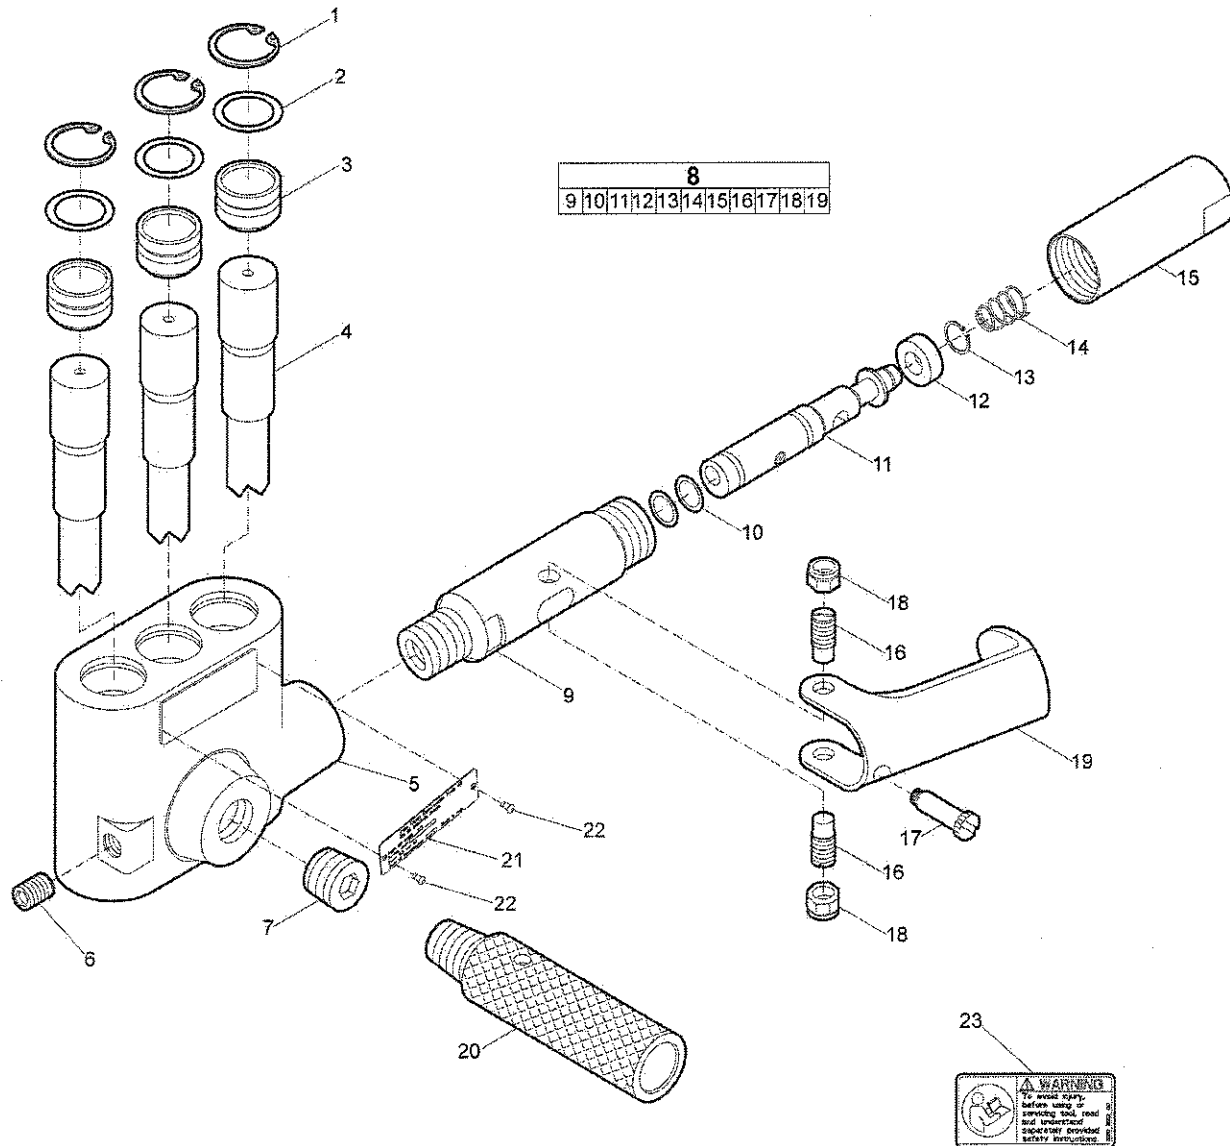

**Chicago
Pneumatic**

Crowder Supply Co, Inc. 8495 Roslyn St Commerce City, CO 80022 (303) 433-5144 FAX: (303) 433-3928 Toll Free: (888) 883-5144 www.crowdersupply.com

Spare parts list

Pneumatic scabbler

CP 0066

Spare parts list

CP 0066

Crowder Supply Co, Inc. 8495 Roslyn St Commerce City, CO 80022 (303) 433-5144 FAX: (303) 433-3928 Toll Free: (888) 883-5144 www.crowdersupply.com

No.	Description	Remark	Quantity	Part number
1	Circlip	Internal	3	R147622
2	O-ring		3	C083177
3	Cylinder cap		3	R147614
4	Piston		3	R145921
5	Cylinder		1	R147611
6	Screw		1	R147616
7	Plug		1	C068064
8(9-19)	Live air handle, complete		1	R147915
9	Live air handle		1	R147607
10	O-ring		2	A043001
11	Throttle valve		1	R147609
12	Washer		1	R147618
13	Retaining ring		1	R147619
14	Spring		1	R147615
15	Inlet nipple		1	R147613
16	Screw		2	R147617
17	Slotted head screw		1	R147621
18	Nut		2	R147620
19	Lever		1	R147612
20	Side handle		1	R147608
21	Data plate		1	-
22	Drive screw		2	0244 4144 00
23	Safety label		1	3310 1602 00

Crowder Supply Co, Inc. 8495 Roslyn St Commerce City, CO 80022 (303) 433-5144 FAX: (303) 433-3928 Toll Free: (888) 863-5144 www.crowdersupply.com

Water separator

Metric

Description	Hose connection (mm)	Air flow (l/s)	Weight (kg)	Part number
Water separator (3/4 in. BSP)	20	61	0.8	8900 0050 00

Imperial

Description	Hose connection (in.)	Air flow (foot ³ /min)	Weight (lb)	Part number
Water separator (3/4 in. NPT)	3/4	130	1.8	8900 0050 01