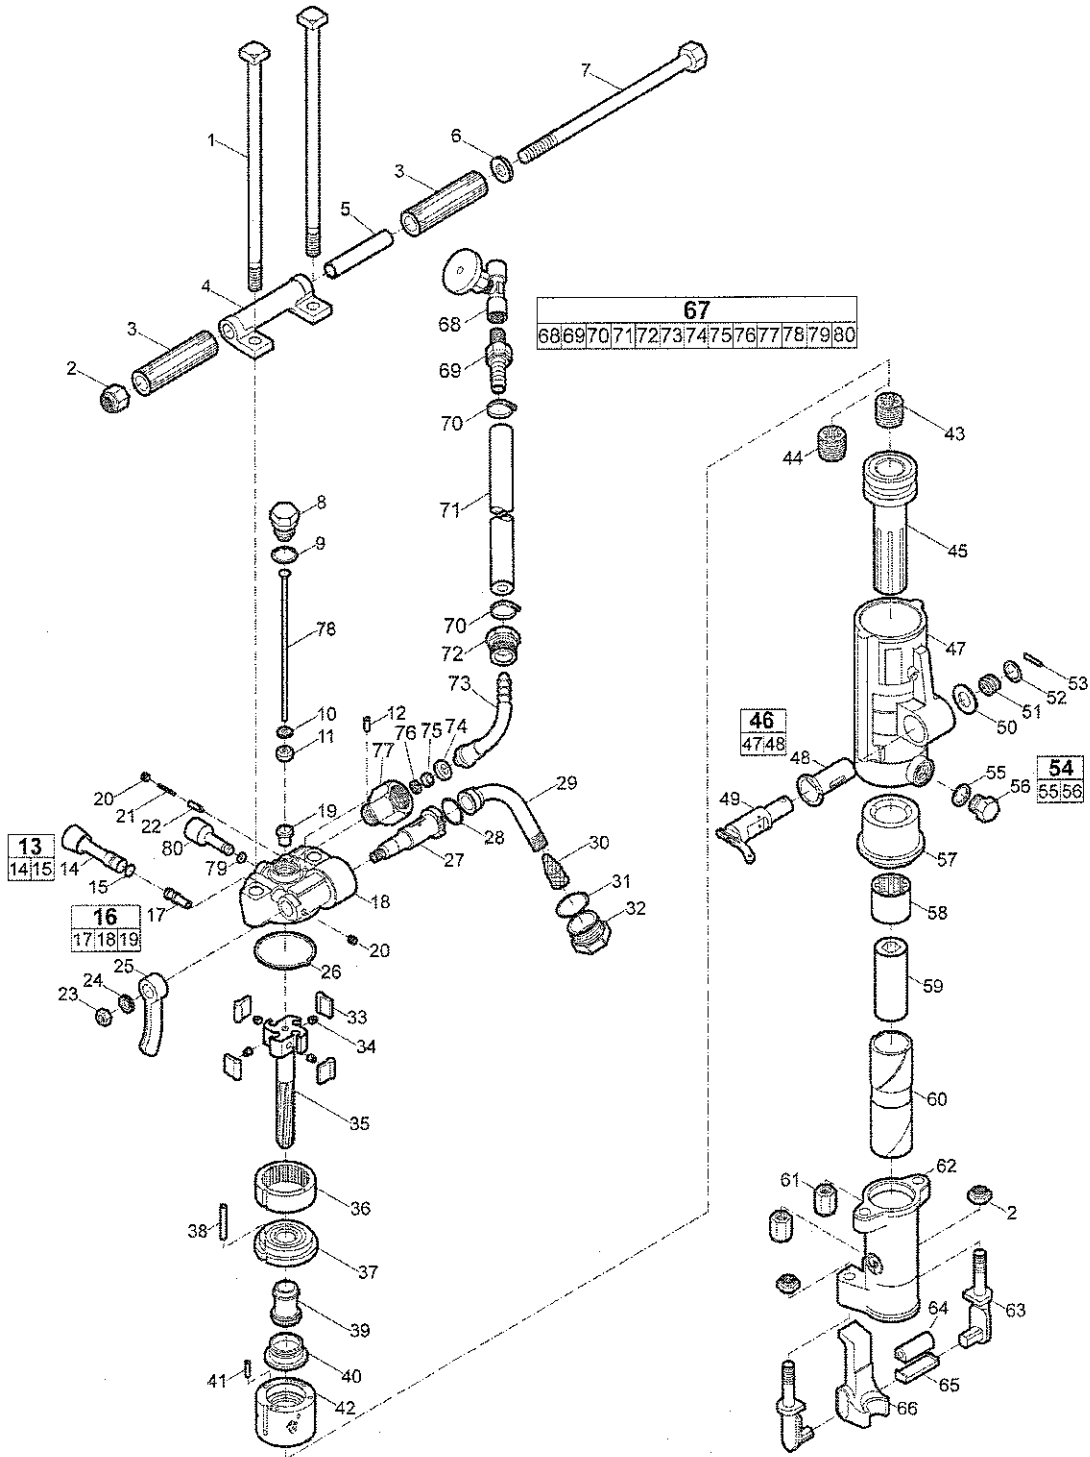

CP 0069 WET 7/8" x 4 1/4"

Crowder Supply Co., Inc. 8495 Roslyn St Commerce City, CO 80022 (303) 433-5144 FAX: (303) 433-3928 Toll Free: (888) 883-5144 www.crowdersupply.com

Crowder Supply Co., Inc. 8495 Roslyn St Commerce City, CO 80022 (303) 433-3928 Toll Free: (888) 883-5144 www.crowdersupply.com

No.	Description	Remark	Quantity	Part number
1	Bolt - Thru		2	R085755
2	Nut - Elastic stop	5/8" - 11	3	R005742
3	Grip - Handle		2	R075419
4	Bracket - Handle		1	R086608
5	Liner - Handle		1	R076172
6	Washer - Handle bolt key		1	R000142
7	Bolt - Handle		1	R076173
8	Plug - Air tube		1	R076793
9	Gasket - Tube plug		2	R000537
10	Washer - Air tube		1	R095169
11	Rubber - Air tube		1	R090364
12	Pin - Valve plunger		1	R075802
13(14-15)	Water valve port plug, complete		1	R079130
14	Water valve port plug		1	-
15	O-ring		1	C079489
16(17-19)	Backhead, complete		1	R137744
17	Bushing - Water valve		1	R098054
18	Backhead		1	-
19	Bushing - Blow tube		1	R137739
20	Plug - Pipe	1/8"	2	C068064
21	Spring - Valve plunger		1	R085671
22	Plunger - Throttle valve		1	R086627
23	Nut - Hexagon	1/2" - 20	1	P002149
24	Lock washer - Valve handle	1/2"	1	C036717
25	Handle - Throttle valve		1	R079124
26	Gasket		1	H0980438
27	Valve - Throttle		1	R086628
28	O-ring		1	P103521
29	Swivel - Air inlet		1	R075265
30	Screen - Air inlet		1	R005584
31	O-ring		1	R110317
32	Nut - Air inlet swivel		1	R000530
33	Pawl		4	R075267
34	Spring - Pawl		4	R086654
35	Bar - Rifle		1	R093887
36	Ring - Ratchet		1	R137740
37	Cover - Valve case		1	R093490
38	Pin - Dowel		1	R137741
39	Spacer - Valve case		1	R085608
40	Valve		1	R093900
41	Pin - Oiler		1	R114133
42	Case - Valve		1	R085607
43	Nut - Rifle bar	Steel	1	R075839
44	Nut - Rifle bar	Bronze	1	R075826
45	Piston		1	R000126
46(47-48)	Cylinder, complete		1	R137742
47	Cylinder		1	-
48	Bushing - Blower valve		1	R085624
49	Valve - Blower		1	R085623
50	Washer - Blower valve		1	R075777