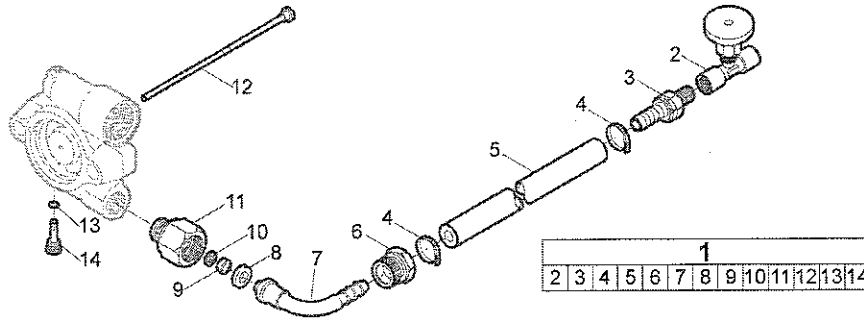

Kits

Water conversion kit

No.	Description	Remark	Quantity	Part number
1(2-14)	Water conversion kit		1	Z6544438
2	Valve - Water		1	-
3	Nipple - Hose		1	-
4	Clamp - Punch lock		2	-
5	Hose	1/2" x 12"	1	-
6	Nut - Water inlet swivel		1	-
7	Swivel - Water inlet		1	-
8	Gasket - Swivel		1	-
9	Retainer - Water strainer		1	-
10	Strainer - Water		1	-
11	Spud - Water inlet		1	-
12	Tube - Water		1	R093888
13	O-ring		1	C087316
14	Plug - Blower port		1	R085627