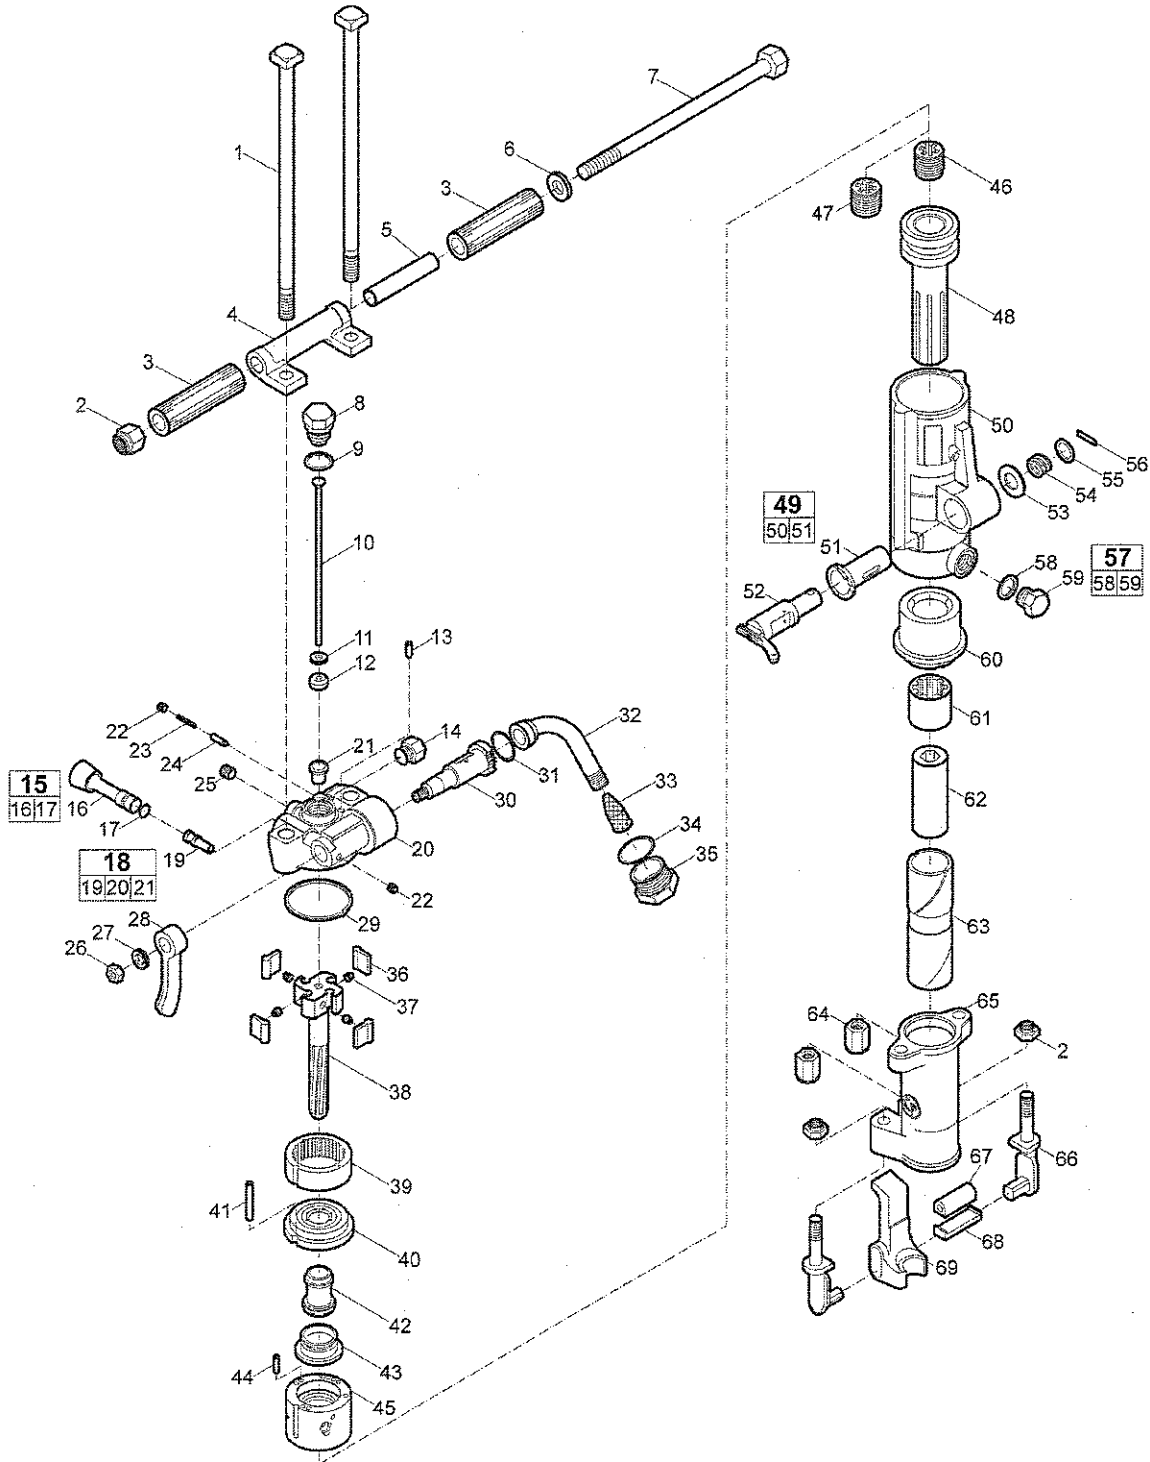

Spare parts list

CP 0069 7/8" x 4 1/4"

Crowder Supply Co, Inc. 8495 Roslyn St Commerce City, CO 80022 (303) 433-5144 FAX: (303) 433-3928 Toll Free: (888) 883-5144 www.crowdersupply.com

No.	Description	Remark	Quantity	Part number
1	Bolt - Thru		2	R085755
2	Nut - Elastic stop	5/8" - 11	3	R005742
3	Grip - Handle		2	R075419
4	Bracket - Handle		1	R086608
5	Liner - Handle		1	R076172
6	Washer - Handle bolt key		1	R000142
7	Bolt - Handle		1	R076173
8	Plug - Air tube		1	R076793
9	Gasket - Tube plug		2	R000537
10	Tube - Air		1	R093907
11	Washer - Air tube		1	R095169
12	Rubber - Air tube		1	R090364
13	Pin - Valve plunger		1	R075802
14	Plug - Water valve		1	R076372
15(16-17)	Water valve port plug, complete		1	R079130
16	Water valve port plug		1	
17	O-ring		1	C079489
18(19-21)	Backhead, complete		1	R137744
19	Bushing - Water valve		1	R098054
20	Backhead		1	
21	Bushing - Biow tube		1	R137739
22	Plug - Pipe	1/2"	2	C068064
23	Spring - Valve plunger		1	R085671
24	Plunger - Throttle valve		1	R086627
25	Plug - Pipe	1/4"	1	C068799
26	Nut - Hexagon	1/2" - 20	1	P002149
27	Lock washer - Valve handle	1/2"	1	C036717
28	Handle - Throttle valve		1	R079124
29	Gasket		1	H0980438
30	Valve - Throttle		1	R086628
31	O-ring		1	P103521
32	Swivel - Air inlet		1	R075265
33	Screen - Air inlet		1	R005584
34	O-ring		1	R110317
35	Nut - Air inlet swivel		1	R000530
36	Pawl		4	R075267
37	Spring - Pawl		4	R086654
38	Bar - Rifle		1	R093887
39	Ring - Ratchet		1	R137740
40	Cover - Valve case		1	R093490
41	Pin - Dowel		1	R137741
42	Spacer - Valve case		1	R085608
43	Valve		1	R093900
44	Pin - Oiler		1	R114133
45	Case - Valve		1	R085607
46	Nut - Rifle bar	Steel	1	R075839
47	Nut - Rifle bar	Bronze	1	R075826
48	Piston		1	R000126