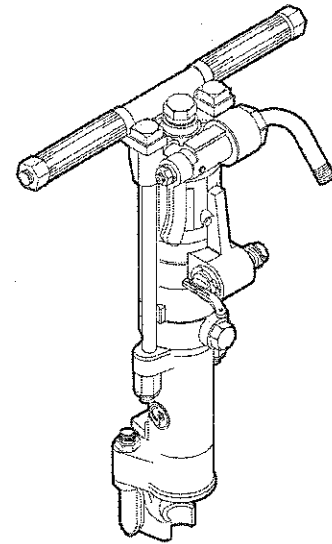

Spare parts list

Handheld pneumatic drills

CP 0069

Crowder Supply Co, Inc. 8495 Roslyn St Commerce City, CO 80022 (303) 433-5144 FAX: (303) 433-3928 Toll Free: (888) 883-5144 www.crowdersupply.com

www.cp.com

Chicago Pneumatic Construction Tools