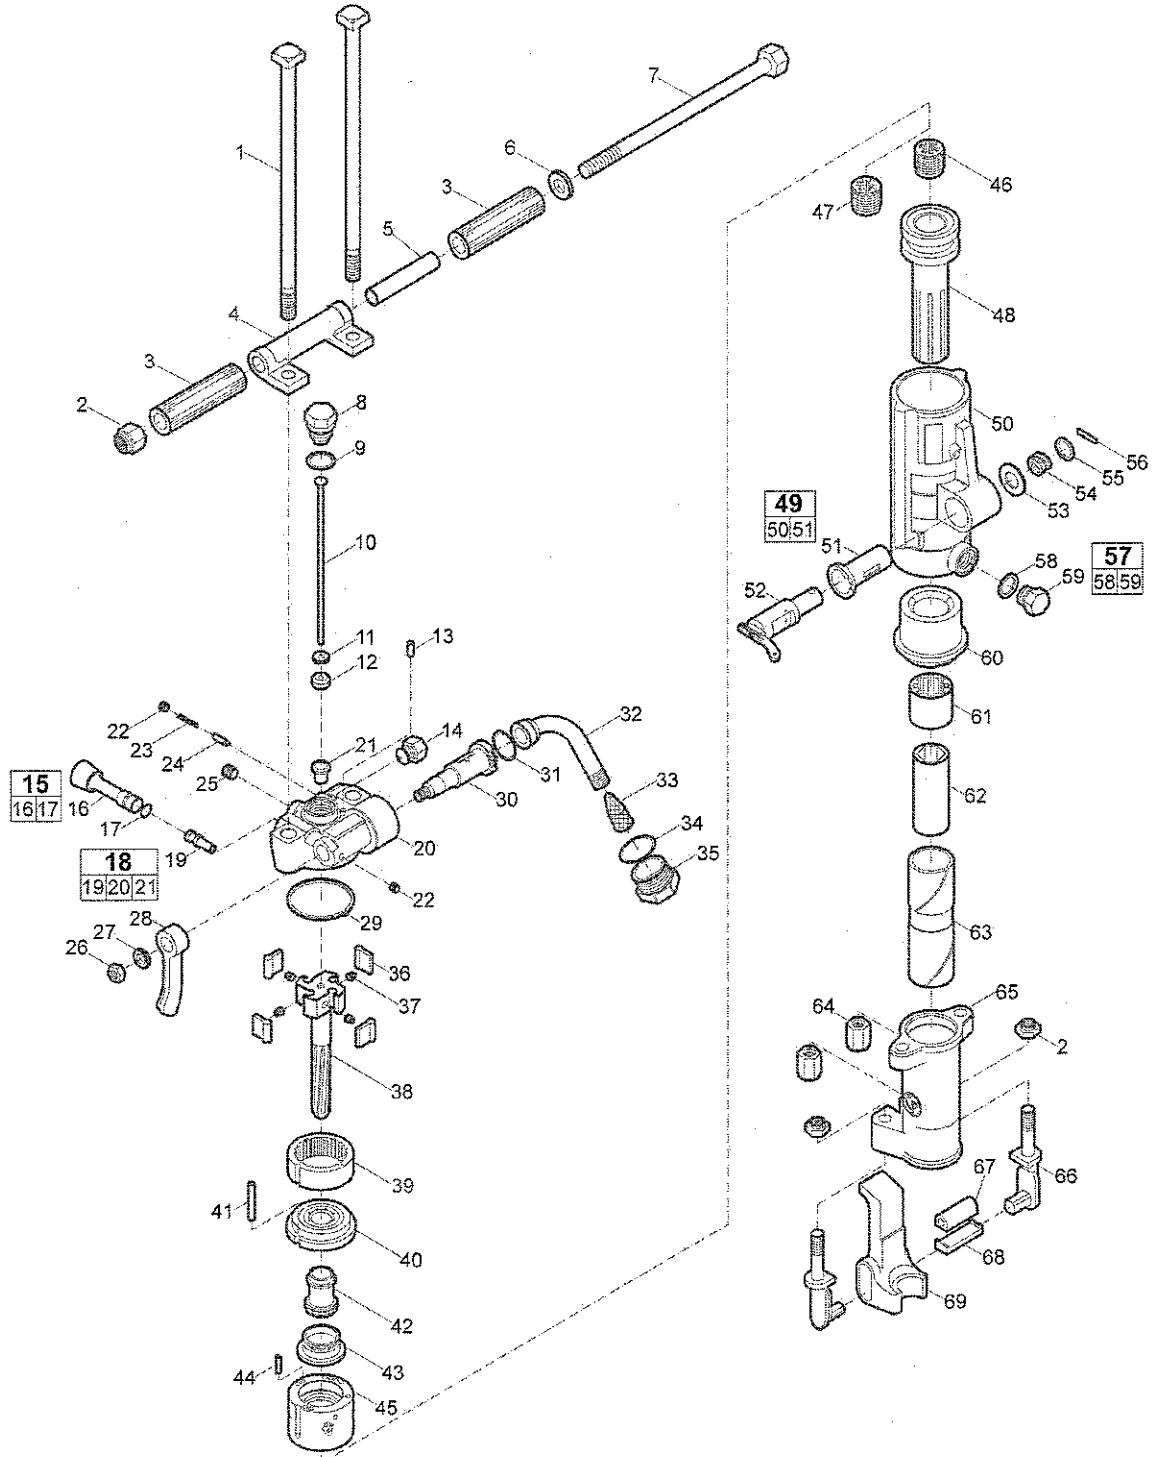

CP 0069 1" x 4 1/4"

Crowder Supply Co, Inc. 8495 Roslyn St Commerce City, CO 80022 (303) 433-5144 FAX: (303) 433-3928 Toll Free: (888) 883-5144 www.crowdersupply.com

No.	Description	Remark	Quantity	Part number
1	Bolt - Thru		2	R085755
2	Nut - Elastic stop	5/8" - 11	3	R005742
3	Grip - Handle		2	R075419
4	Bracket - Handle		1	R086608
5	Liner - Handle		1	R076172
6	Washer - Handle bolt key		1	R000142
7	Bolt - Handle		1	R076173
8	Plug - Air tube		1	R076793
9	Gasket - Tube plug		2	R000537
10	Tube - Air		1	R093907
11	Washer - Air tube		1	R095169
12	Rubber - Air tube		1	R090364
13	Pin - Valve plunger		1	R075802
14	Plug - Water valve		1	R076372
15(16-17)	Water valve port plug, complete		1	R079130
16	Water valve port plug		1	-
17	O-ring		1	C079489
18(19-21)	Backhead, complete		1	R137744
19	Bushing - Water valve		1	R098054
20	Backhead		1	-
21	Bushing - Blow tube		1	R137739
22	Plug - Pipe	1/8"	2	C068064
23	Spring - Valve plunger		1	R085671
24	Plunger - Throttle valve		1	R086627
25	Plug - Pipe	1/4"	1	C068799
26	Nut - Hexagon	1/2" - 20	1	P002149
27	Lock washer - Valve handle	1/2"	1	C036717
28	Handle - Throttle valve		1	R079124
29	Gasket		1	H0980438
30	Valve - Throttle		1	R086628
31	O-ring		1	P103521
32	Swivel - Air inlet		1	R075265
33	Screen - Air inlet		1	R005584
34	O-ring		1	R110317
35	Nut - Air inlet swivel		1	R000530
36	Pawl		4	R075267
37	Spring - Pawl		4	R086654
38	Bar - Rifle		1	R093887
39	Ring - Ratchet		1	R137740
40	Cover - Valve case		1	R093490
41	Pin - Dowel		1	R137741
42	Spacer - Valve case		1	R085608
43	Valve		1	R093900
44	Pin - Oiler		1	R114133
45	Case - Valve		1	R085607
46	Nut - Rifle bar	Steel	1	R075839
47	Nut - Rifle bar	Bronze	1	R075826
48	Piston		1	R000126