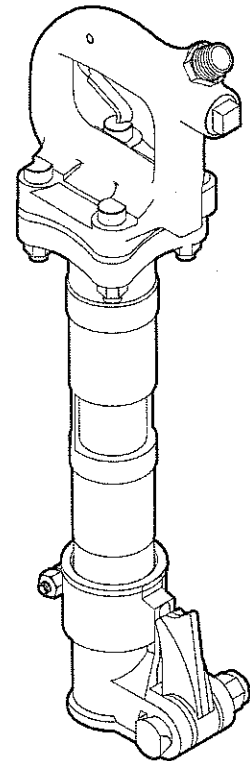

Crowder Supply Co., Inc. 8495 Roslyn St Commerce City, CO 80022 (303) 433-3928 FAX: (303) 433-5144 Toll Free: (888) 883-5144 www.crowdersupply.com

Spare parts list

Handheld pneumatic pick hammers

CP 0111 CHLA, CP 0111 CHIT

www.cp.com

Chicago Pneumatic Construction Tools