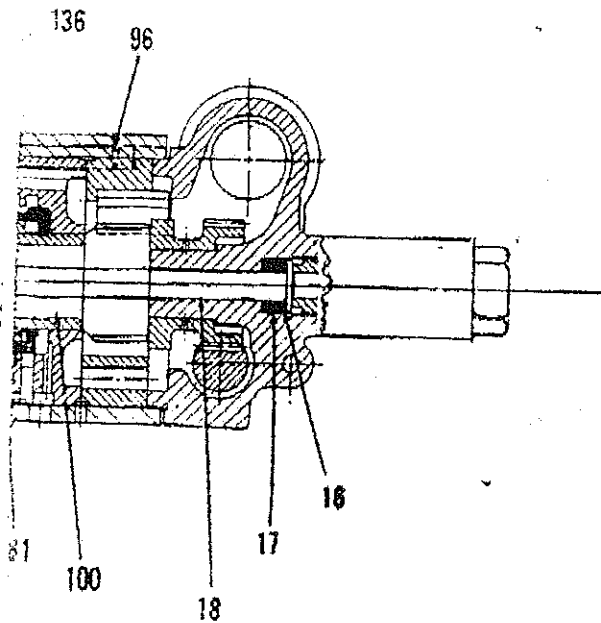

CP-475-DR ROCK DRILL

LEFT HAND THREAD!

All Threads Are Right Hand

UTICA Rock Drill 162

DR DRILL

REVERSE ROTATION

AND THREAD!

Unless Otherwise Specified: