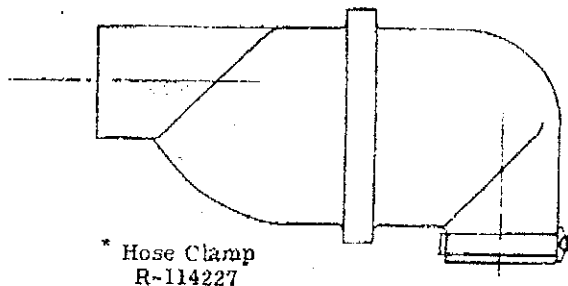

* R-114313 MUFFLER

*Not Furnished With Drill.

(Not Incl. W/Muffler: R-114227 Hose Clamp)

* Hose Clamp
R-114227