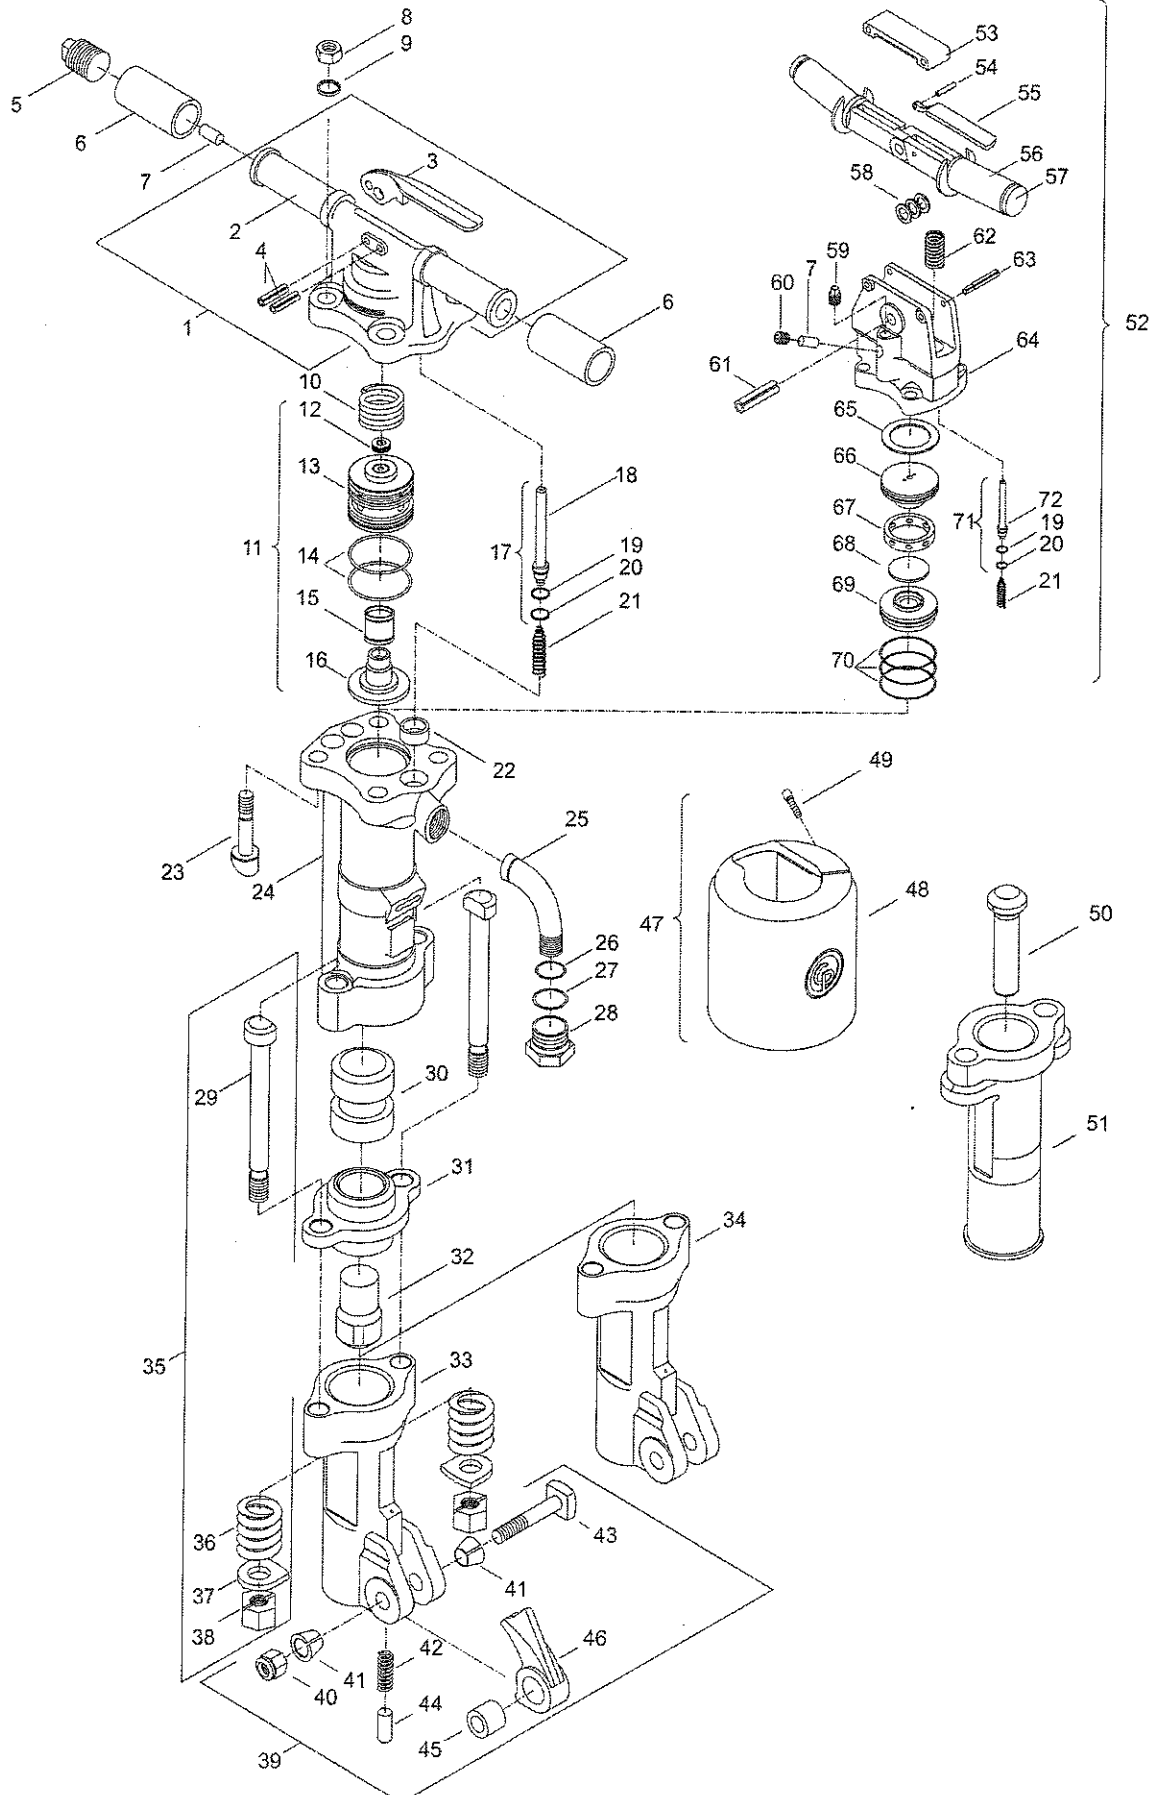

# EXPLODED VIEW OF CP 1230 S & VRS

CROWDER SUPPLY CO, INC.- 8495 ROSLYN ST.- COMMERCE CITY, CO 80022 - TOLL FREE 888-883-5144 - www.crowdersupply.com

Ref. No.	Ordering No.	Qty.	Description
1	F815390	1	Backhead assembly (Includes item No. 2, 3, 4 & 5)
2		1	Backhead
3	F814725	1	Lever - Throttle
4	R133433	2	Pin - Spirol
5	R075031	1	Plug - Oil
6	F816345	2	Grip - Rubber
7	C036901	1	Plug - Oil regulator
8	R006131	4	Nut - Hex.
9	P006239	4	Lock washer
10	R047961	1	Spring - Valve case
11	R122157	1	Valve case assembly (Includes item No. 12, 13, 14, 15 & 16)
12	P009876	1	Plug - Pipe
13	R047958	1	Case - Valve
14	R049854	2	O-ring
15	R047959	1	Valve
16	R047960	1	Lid - Valve case
17	R092894	1	Valve - Throttle (Includes item No. 18, 19 & 20)
18		1	Valve - Throttle
19	R098368	1	Seal - Throttle valve
20	R098369	1	Ring - Valve seal retaining
21	R005717	1	Spring - Throttle valve
22	R047965	1	Seal - Cylinder
23	R047962	4	Bolt - Backhead
24		1	Cylinder
25	R085269	1	Swivel - Air inlet
26	R110317	1	O-ring
27	P103521	1	O-ring
28	R000530	1	Nut - Inlet swivel
29	R047970	2	Bolt - Fronthead
30	R047967	1	Piston
31	R047966	1	Bushing - Anvil block
32	R085260	1	Block - Anvil
33	R047969	1	Fronthead (1 1/4" Hex.)
34	R047968	1	Fronthead (1 1/8" Hex.)
35	3303 0050 56	1	Side bolt kit, includes one pair of complete bolt assembly (Item No. 29, 36, 37 & 38)
36	R047971	2	Spring - Fronthead
37	R090584	2	Lock - Fronthead nut
38	R005721	2	Nut - Fronthead bolt
39	3303 0050 54	1	Latch kit (Includes item No. 40, 41, 42, 43, 44, 45 & 46)
40	P008999	1	Lock nut
41	R076562	2	Bushing - Retainer bolt
42	R086982	1	Spring - Plunger
43	R076853	1	Bolt - Latch
44	R092497	1	Plunger - Latch
45	R055818	1	Bushing
46	R092493	1	Latch - Retainer
47	K3216445	1	Muffler complete (Includes item No. 48 & 49)
48		1	Muffler
49	R117415	4	Screw - Allen cap
50	R085573	1	Block - Driving
51	R053916	1	Fronthead (Spike driver)
52	R145776	1	Backhead assembly (Includes item No. 53 to 72 & 7, 19, 20 & 21)
53	R157669	1	Cover - Buffer
54	R145866	1	Pin - Lever
55	R145781	1	Lever
56	R145788	2	Grip
57	R145780	2	Handle
58	R145861	3	Steel washer
59	R004975	1	Oil - Plug, square head
60	Q3217400	1	Plug
61	0108 1535 00	1	Pin - Roll
62	R145863	2	Spring
63	R157670	2	Pin - Stepped
64		1	Backhead
65	R146817	1	Gasket
66	R137339	1	Upper valve lid
67	R137337	1	Valve case
68	R137338	1	Valve
69	R145785	1	Lower valve lid
70	R137341	3	O-ring
71	R145782	1	Throttle valve (Includes item No. 72, 19 & 20)
72		1	Throttle valve