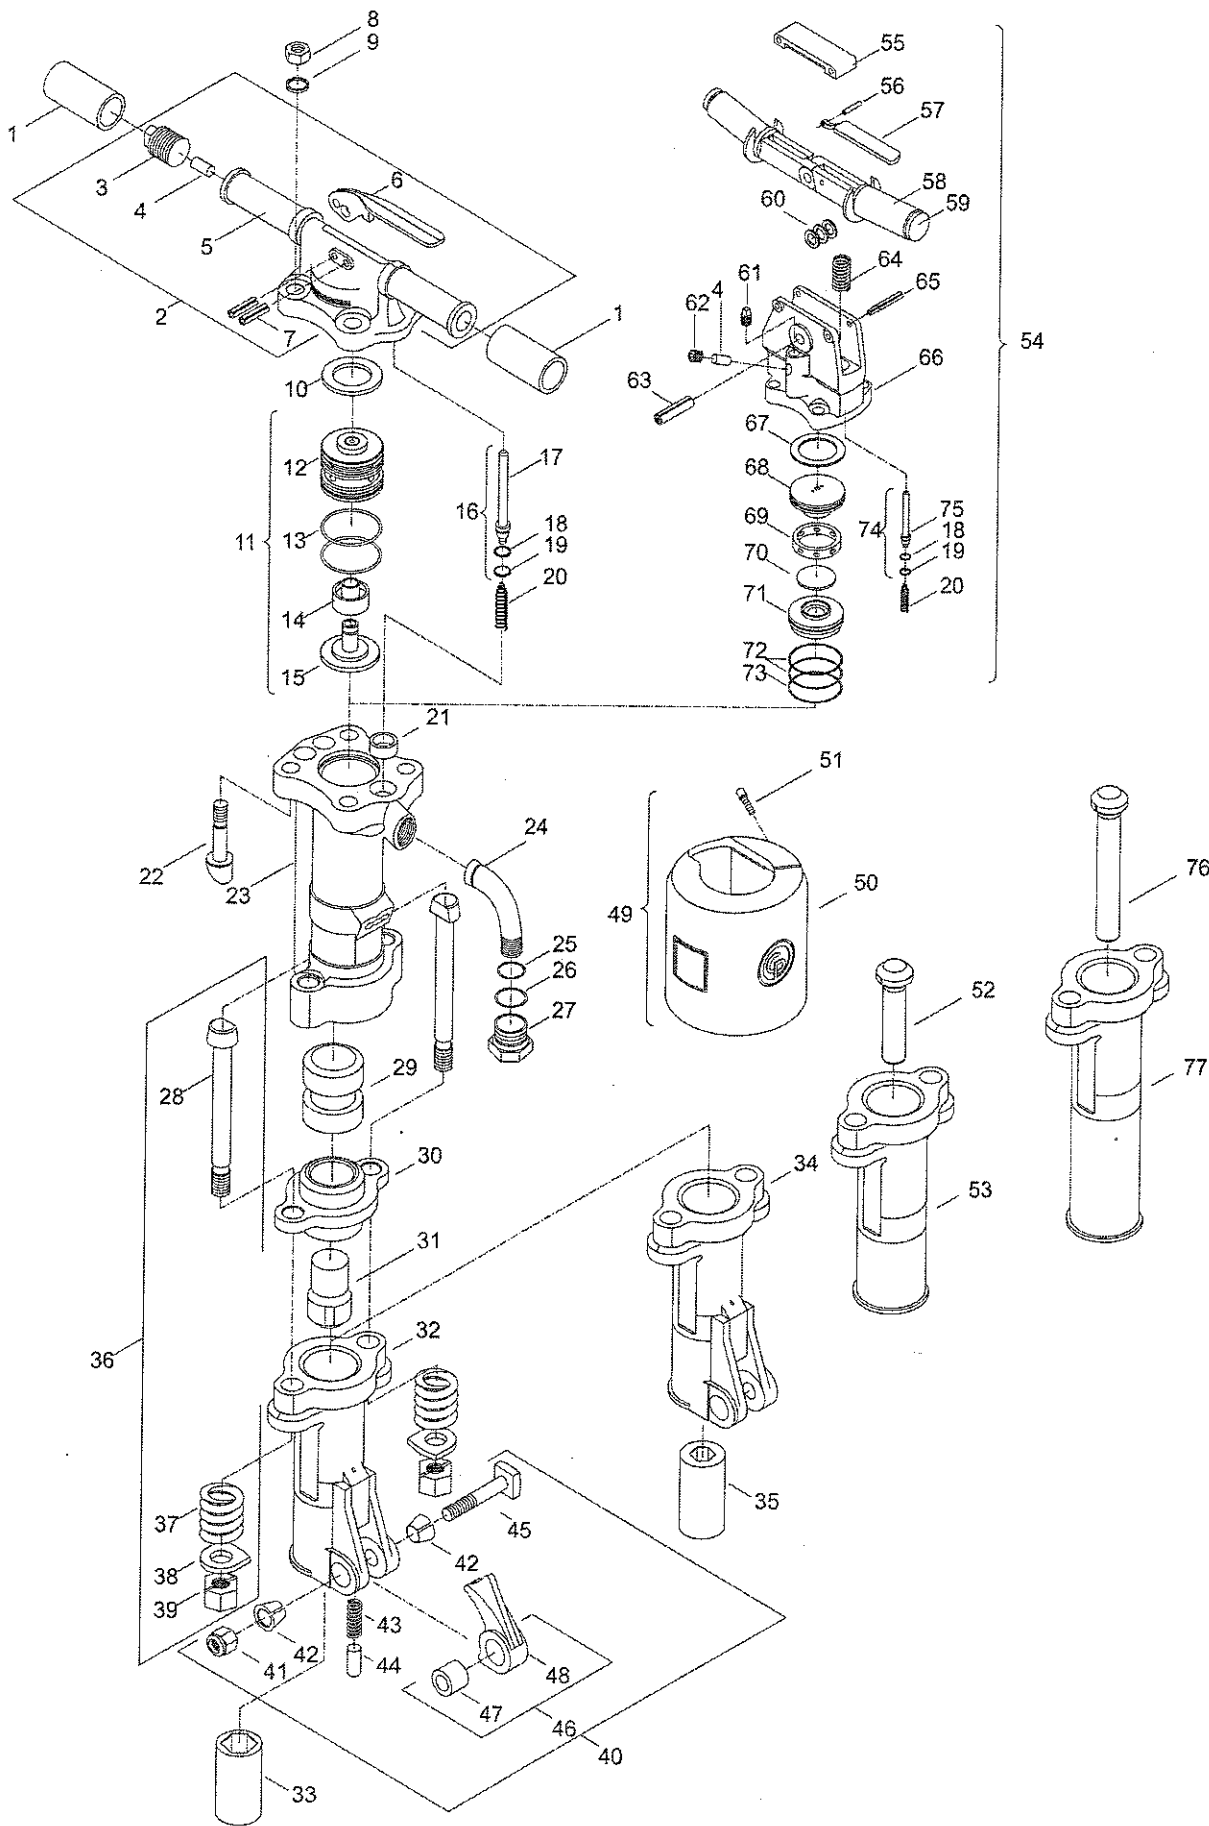

EXPLODED VIEW OF CP 1240 S & VRS

CROWDER SUPPLY CO, INC. - 8495 ROSLYN ST. - COMMERCE CITY, CO 80022 - TOLL FREE 888-883-5144 - www.crowdersupply.com

Ref. No.	Ordering No.	Qty.	Description
1	F816345	2	Grip - Rubber
2	F815126	1	Backhead assembly (Includes item No. 2, 3, 4,5,6 & 7)
3	R075031	1	Plug - Oil
4	C036901	1	Plug - Oil regulator
5		1	Backhead
6	F814725	1	Lever - Throttle
7	R133433	2	Pin - Throttle lever
8	R003069	4	Nut - Hex.
9	R000550	4	Lock washer
10	R085259	1	Washer - Take up
11	R122977	1	Valve case assembly (Includes item No. 12, 13, 14 & 15)
12	R092904	1	Case - Valve
13	P083094	2	O-ring
14	R122975	1	Valve
15	R122976	1	Guide - Valve
16	R092894	1	Valve - Throttle (Includes item No. 17, 18 & 19)
17		1	Valve - Throttle
18	R098368	1	Seal - Throttle valve
19	R098369	1	Ring - Valve seal retaining
20	R005717	1	Spring - Throttle valve
21	R047965	1	Seal - Cylinder
22	R092896	4	Bolt - Backhead
23		1	Cylinder
24	R085269	1	Swivel - Air inlet
25	R110317	1	O-ring
26	P103521	1	O-ring
27	R000530	1	Nut - Inlet swivel
28	F037790	2	Bolt - Fronthead
29	R000127	1	Piston
30	R092907	1	Bushing - Anvil block
31	R096123	1	Block - Anvil
32	R092918	1	Fronthead (1 1/4" Hex.) (Includes item No. 33)
33	R040635	1	Bushing - Fronthead (1 1/4")
34	R092917	1	Fronthead (1 1/8" Hex.) (Includes item No. 35)
35	R090122	1	Bushing - Fronthead (1 1/8")
36	3303 0050 57	1	Side bolt kit, includes one pair of complete bolt assembly (Item No. 28, 37, 38 & 39)
37	R092915	2	Spring - Fronthead
38	R096059	2	Lock - Fronthead nut
39	F037789	2	Nut - Fronthead bolt
40	3303 0050 55	1	Latch kit (Includes item No. 41, 42, 43, 44, 45, 47 & 48)
41	P008999	1	Lock nut
42	R076562	2	Bushing - Retainer bolt
43	R092911	1	Spring - Latch plunger
44	R092910	1	Plunger - Retainer latch
45	R076853	1	Bolt - Retainer latch
46	R092909	1	Latch - Retainer complete (Includes item No. 47 & 48)
47	R050894	1	Bushing - Retainer latch
48		1	Latch - Retainer
49	K3206448	1	Muffler complete (Includes item No. 50 & 51)
50		1	Hood - Muffler
51	R117415	4	Screw - Alien cap
52	R043649	1	Block - Driving
53	R043644	1	Fronthead (Spike driver) (7.69")
54	R145778	1	Backhead assembly (Includes item No. 55 to 75 & 4, 18, 19 & 20)
55	R157669	1	Cover - Buffer
56	R145866	1	Pin - Lever
57	R145781	1	Lever
58	R145788	2	Grip
59	R146841	2	Handle
60	R145861	3	Steel washer
61	R004975	1	Oil - Plug sq.hd.
62	Q3217400	1	Plug
63	0108 1535 00	1	Pin - Roll
64	R147757	2	Spring
65	R157670	2	Pin - Stepped
66		1	Backhead
67	R147756	1	Gasket
68	R138490	1	Upper valve lid
69	R138489	1	Valve case
70	R138488	1	Valve
71	R145787	1	Lower valve lid
72	R137341	2	O-ring
73	R154983	1	O-ring
74	R145782	1	Throttle valve (Includes item No. 75, 18 & 19)
75		1	Throttle valve
76	R147441	1	Block - Driving - Ext. lg.
77	R147439	1	Fronthead (Spike driver) (12.69")