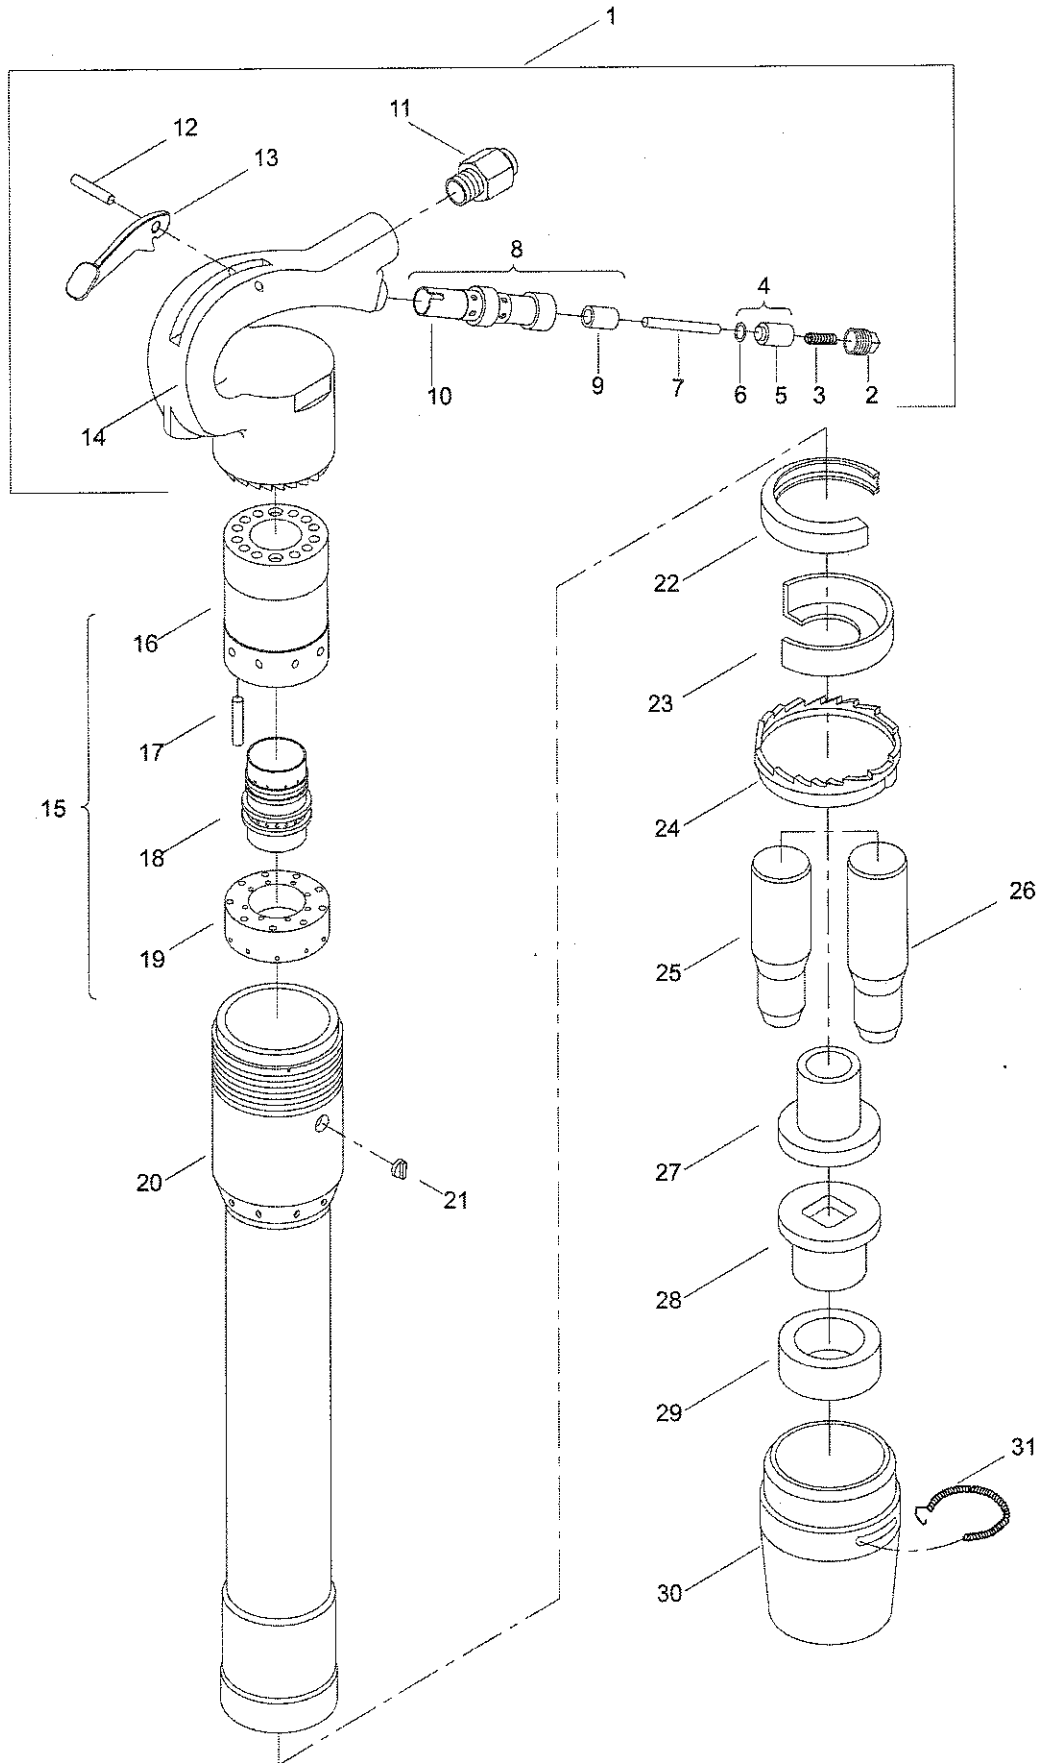

CROWDER SUPPLY CO, INC.- 8495 ROSLYN ST.- COMMERCE CITY, CO 80022 - TOLL FREE 888-883-5144 - www.crowdersupply.com

EXPLODED VIEW OF CP 4181 PULSER CP 4181 PUSER

Ref. No.	Ordering No.	Qty.	Description
CP 4181 (PULER, PUSER)			
1	P007164	1	Handle complete (Includes item No. 2, 3, 5, 6, 7, 9, 10, 11, 12, 13 & 14)
2	P001873	1	Plug - Valve tube
3	P001853	1	Spring - Valve
4	P001799	1	Valve - Throttle (Includes item No. 5 & 6)
5			Valve - Throttle
6	P083071	1	O-ring
7	P004834	1	Pin - Push (Valve)
8	P007325	1	Tube - Throttle (Includes item No. 9 & 10)
9	P004839	1	Bushing
10		1	Tube - Throttle
11	P001983	1	Bushing - Air inlet (3/8"NPTF)
12	P001915	1	Pin - Lever
13	P001982	1	Lever - Throttle
14		1	Handle (Includes item No. 8)
15	P007385	1	Valve complete (Includes item No. 16, 17, 18 & 19)
16	P006319	1	Case - Valve
17	3303 0050 86	1	Dowel
18	P001538	1	Valve
19	P006320	1	Lid - Valve case
20		1	Cylinder
21	P001430	1	Key - Lock collar
22	P001355	1	Clip - Spring (Lock collar)
23	P001389	1	Deflector - Exhaust
24	P001399	1	Collar - Lock
25	R157982	1	Piston (8" Stroke)
26	R157981	1	Piston (11" Stroke)
27	P156988	1	Sleeve - Upper
28	P072333	1	Sleeve - Lower
29	3303 0051 03	1	Bumper
30	P071849	1	Sleeve - Retainer
31	P073942	1	Spring - Lock