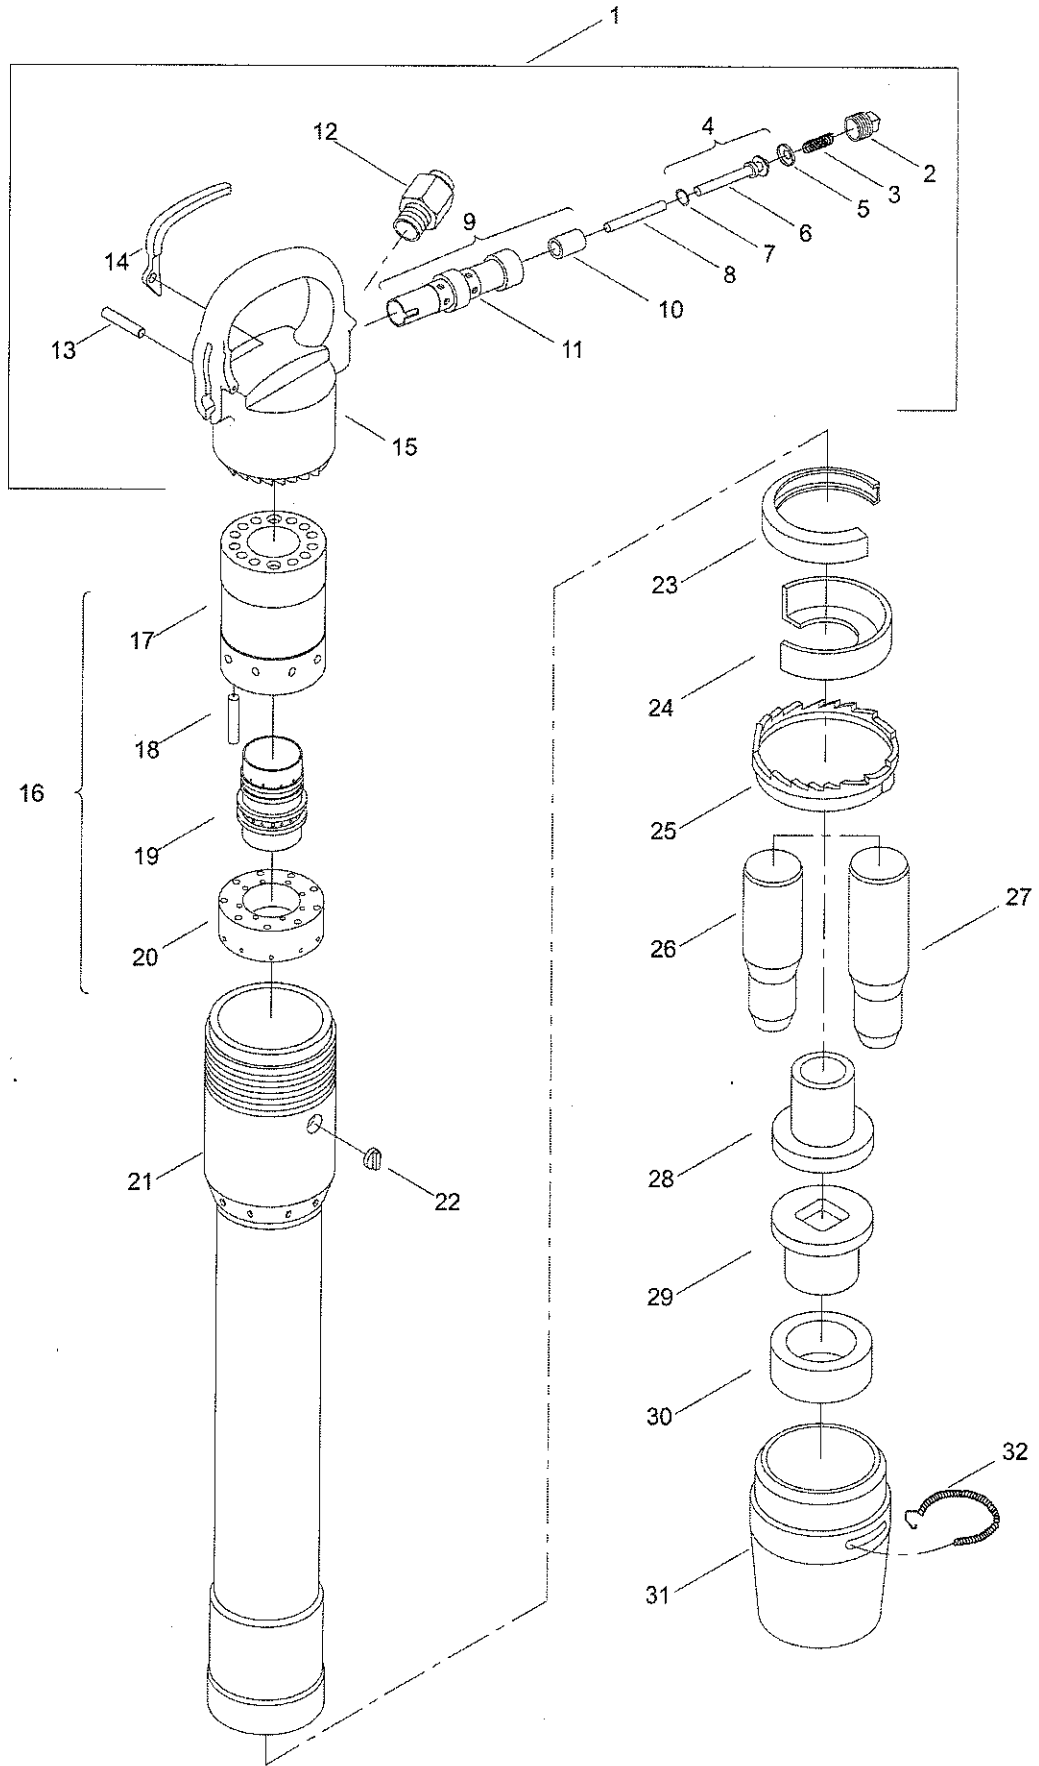

# EXPLODED VIEW OF CP 4181 DULER CP 4181 DUSER

CROWDER SUPPLY CO, INC. - 8495 ROSLYN ST. - COMMERCE CITY, CO 80022 - TOLL FREE 888-883-5144 - www.crowdersupply.com

Ref. No.	Ordering No.	Qty.	Description
CP 4181 ( DULER, DUSER )			
1	P007399	1	Handle complete (Includes item No. 2, 3, 5, 6, 7, 8, 10, 11, 12, 13, 14 & 15)
2	P001884	1	Plug - Valve tube
3	P001864	1	Spring - Valve
4	P005153	1	Valve - Throttle ( Includes item No.5,6 & 7 )
5	P092091	1	Cap - O-ring
6		1	Valve - Throttle
7	CA088867	1	Throttle valve O-ring
8	P006138	1	Pin - Push (Valve)
9	P007846	1	Tube -Throttle (Includes item No. 10 & 11)
10		1	Bushing
11		1	Tube Throttle
12	P001983	1	Bushing air inlet (3/8"NPTF) (Includes air screen)
13	P005171	1	Pin - Lever
14	P006137	1	Lever - Throttle
15		1	Handle (Includes item No. 4 & 9)
16	P007385	1	Valve complete (Includes item No. 17, 18, 19 & 20)
17	P006319	1	Case - Valve
18	3303 0050 86	1	Dowel
19	P001538	1	Valve
20	P006320	1	Lid - Valve case
21		1	Cylinder
22	P001430	1	Key - Lock collar
23	P001355	1	Clip - Spring (Lock collar)
24	P001389	1	Deflector - Exhaust
25	P001399	1	Collar - Lock
26	R157982	1	Piston (8" Stroke)
27	R157981	1	Piston (11" Stroke)
28	P156988	1	Sleeve - Upper
29	P072333	1	Sleeve - Lower
30	3303 0051 03	1	Bumper
31	P071849	1	Sleeve - Retainer
32	P073942	1	Spring - Lock