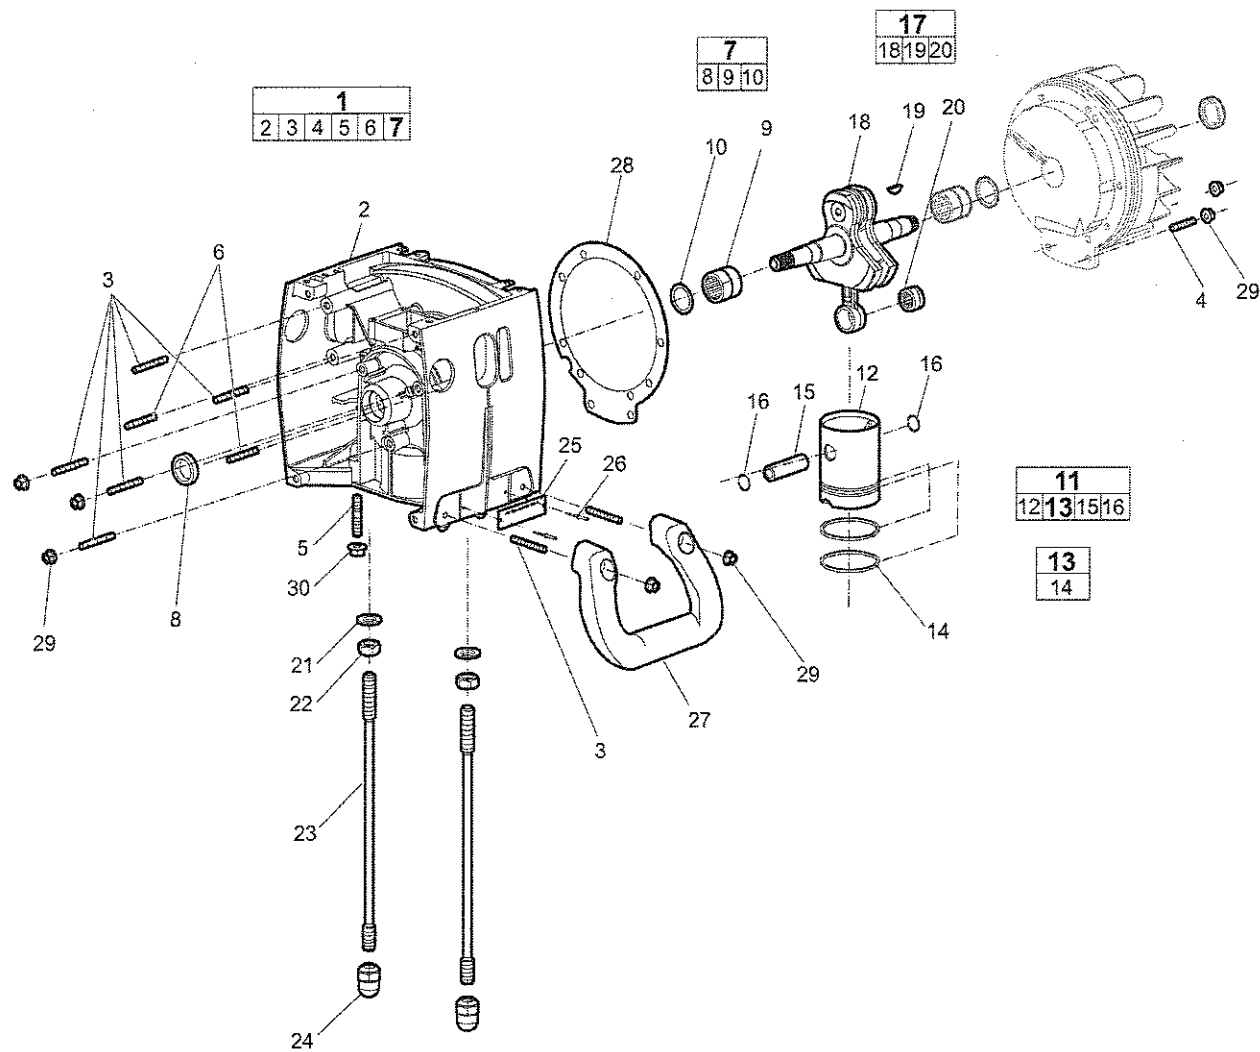

Crank case

Crowder Supply Co, Inc. 8495 Roslyn St Commerce City, CO 80022 (303) 433-5144 FAX: (303) 433-3928 Toll Free: (888) 883-5144 www.crowdersupply.com

No.	Description	Remark	Quantity	Part number
1(2-6,7)	Crank case, complete		1	9234 0015 51
2	Crank case		1	-
3	Stud		7	9232 0116 80
4	Stud		18	9232 0116 60
5	Stud		4	9232 0125 20
6	Stud		2	9232 0116 70
7(8-10)	Needle bearing, complete		1	9232 1003 02
8	Seal ring		1	9232 1200 70
9	Needle bearing		1	9232 1003 01
10	Spacer		1	-
11(12,13,15-16)	Engine piston, complete		1	9234 0014 11
12	Piston		1	-
13(14)	Piston ring, complete	Complete set of 2 piston rings.	1	9234 0015 54
14	Piston ring		2	-
15	Gudgeon pin		1	9232 2204 10
16	Lock ring		2	9232 0501 10
17(18-20)	Crank shaft, complete		1	9234 0014 90
18	Crank shaft		1	-
19	Key		1	9232 2214 20
20	Needle bearing		1	9232 1000 70
21	Spring washer		2	9232 0308 40
22	Nut	M12 x 1.5 mm	2	9232 0206 10
23	Draw bolt		2	9232 0111 60
24	Cap nut	M12 x 1.5 mm	2	9232 0206 00
25	Data plate		1	-
26	Rivet		2	-
27	Side handle		1	9234 0007 98
28	Gasket		1	9232 1202 60
29	Nut	M6	17	9232 0207 50
30	Nut	M8	4	9232 0208 00