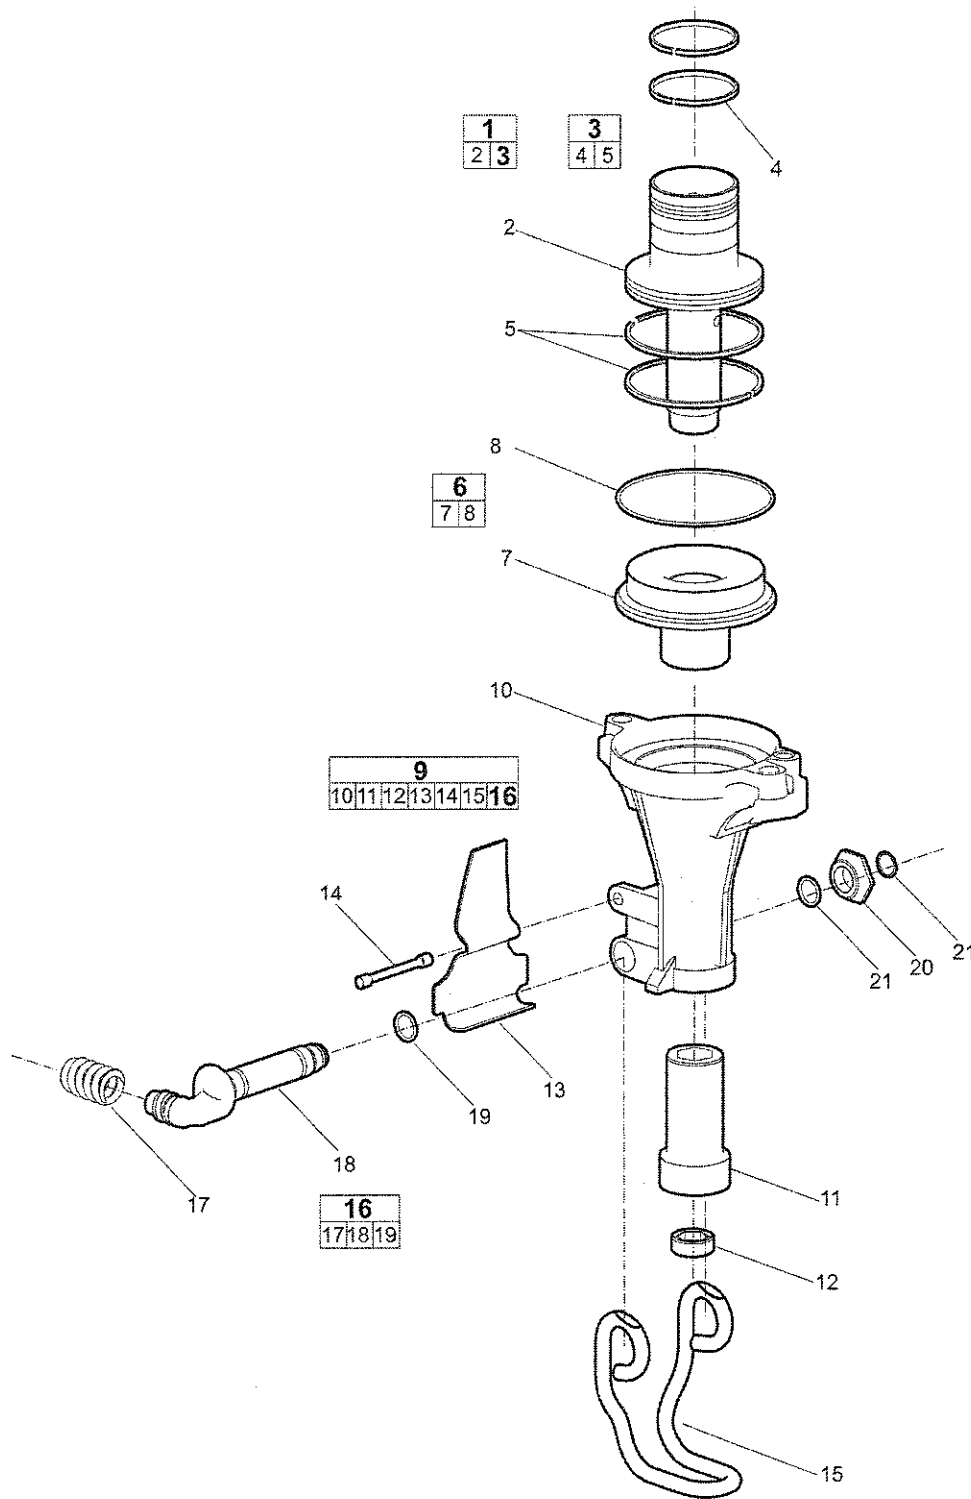

Hammer piston and breaker housing

Crowder Supply Co., Inc. 8495 Roslyn St Commerce City, CO 80022 (303) 433-5144 FAX: (303) 433-3928 Toll Free: (888) 883-5144 www.crowdersupply.com

No.	Description	Remark	Quantity	Part number
1(2,3)	Breaking piston, complete		1	9234 0015 17
2	Breaking piston		1	-
3(4-5)	Piston ring, complete		1	9234 0015 16
4	Piston ring	58.00 x 3.15 mm 2.28 x 0.12 in.	2	9234 0014 15
5	Piston ring	90.0 x 1.57 mm 3.54 x 0.06 in.	2	9234 0014 16
6(7-8)	Piston guide, complete		1	9232 2106 41
7	Piston guide		1	-
8	O-ring	99.10 x 2.40 mm 3.90 x 0.09 in.	1	9232 1205 00
9(10-15,16)	Breaker housing, complete		1	9234 0011 34
10	Breaker housing		1	-
11	Inset socket		1	9234 0011 32
12	Seal	22 mm 0.87 in.	1	9232 1207 90
13	Yoke spring		1	9232 0402 80
14	Lock pin		1	9232 0601 90
15	Yoke		1	9232 1605 50
16(17-19)	Yoke bolt, complete		1	9232 1605 72
17	Spring		1	9232 0402 60
18	Yoke bolt		1	-
19	O-ring		2	9232 1201 80
20	Yoke nut		1	9232 1605 60
21	Lock ring		1	9232 0503 50