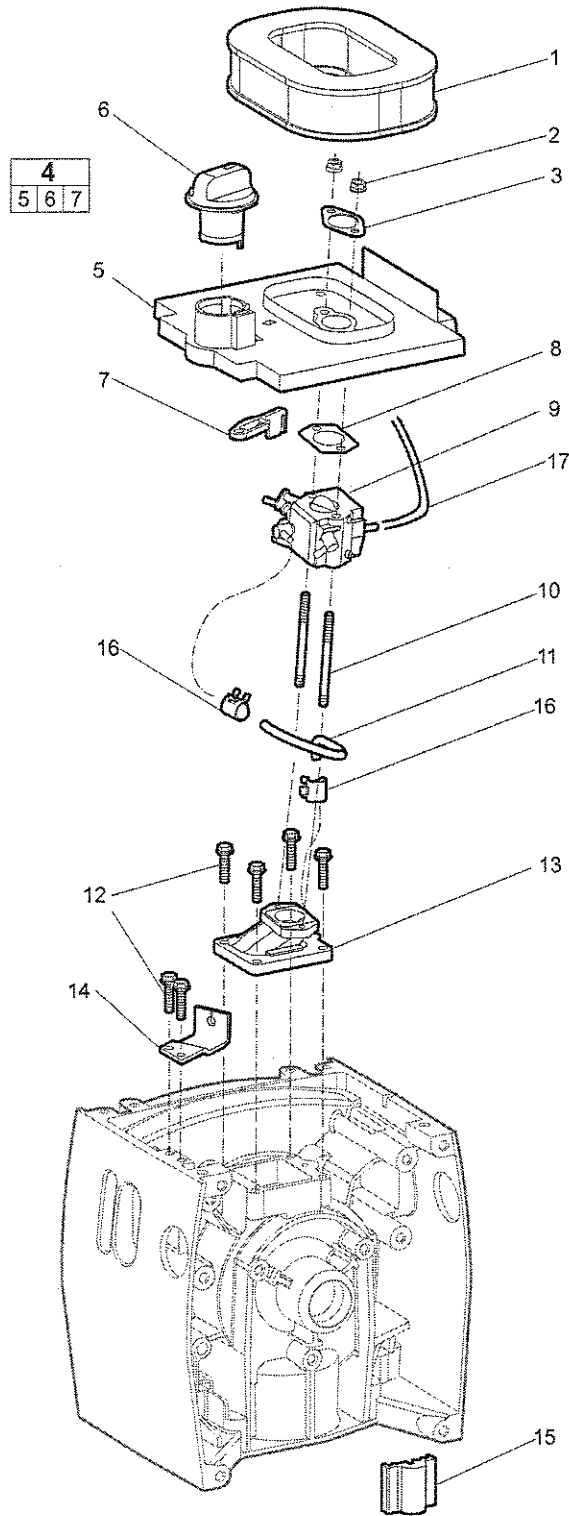

Filter casset

Crowder Supply Co., Inc. 8495 Roslyn St Commerce City, CO 80022 (303) 433-5144 FAX: (303) 433-3928 Toll Free: (888) 883-5144 www.crowdersupply.com

No.	Description	Remark	Quantity	Part number
1	Air filter		1	9234 0001 36
2	Nut	M5	2	9232 0208 80
3	Plate		1	9234 0000 63
4(5-7)	Filter cassette, complete		1	9234 0014 21
5	Filter cassette		1	-
6	Choke handle		1	9234 0014 91
7	Choke arm		1	9234 0010 30
8	Gasket		1	9234 0001 37
9	Carburettor		1	-
10	Stud		2	9234 0001 80
11	Hose		1	9234 0008 87
12	Screw	M5 x 20 mm	6	9232 0118 80
13	Reed valve		1	9234 0007 65
14	Wire attachment		1	9234 0008 04
15	Distans		1	9234 0009 17
16	Hose-clamp		2	9234 0009 21
17	Hose		1	9234 0014 03