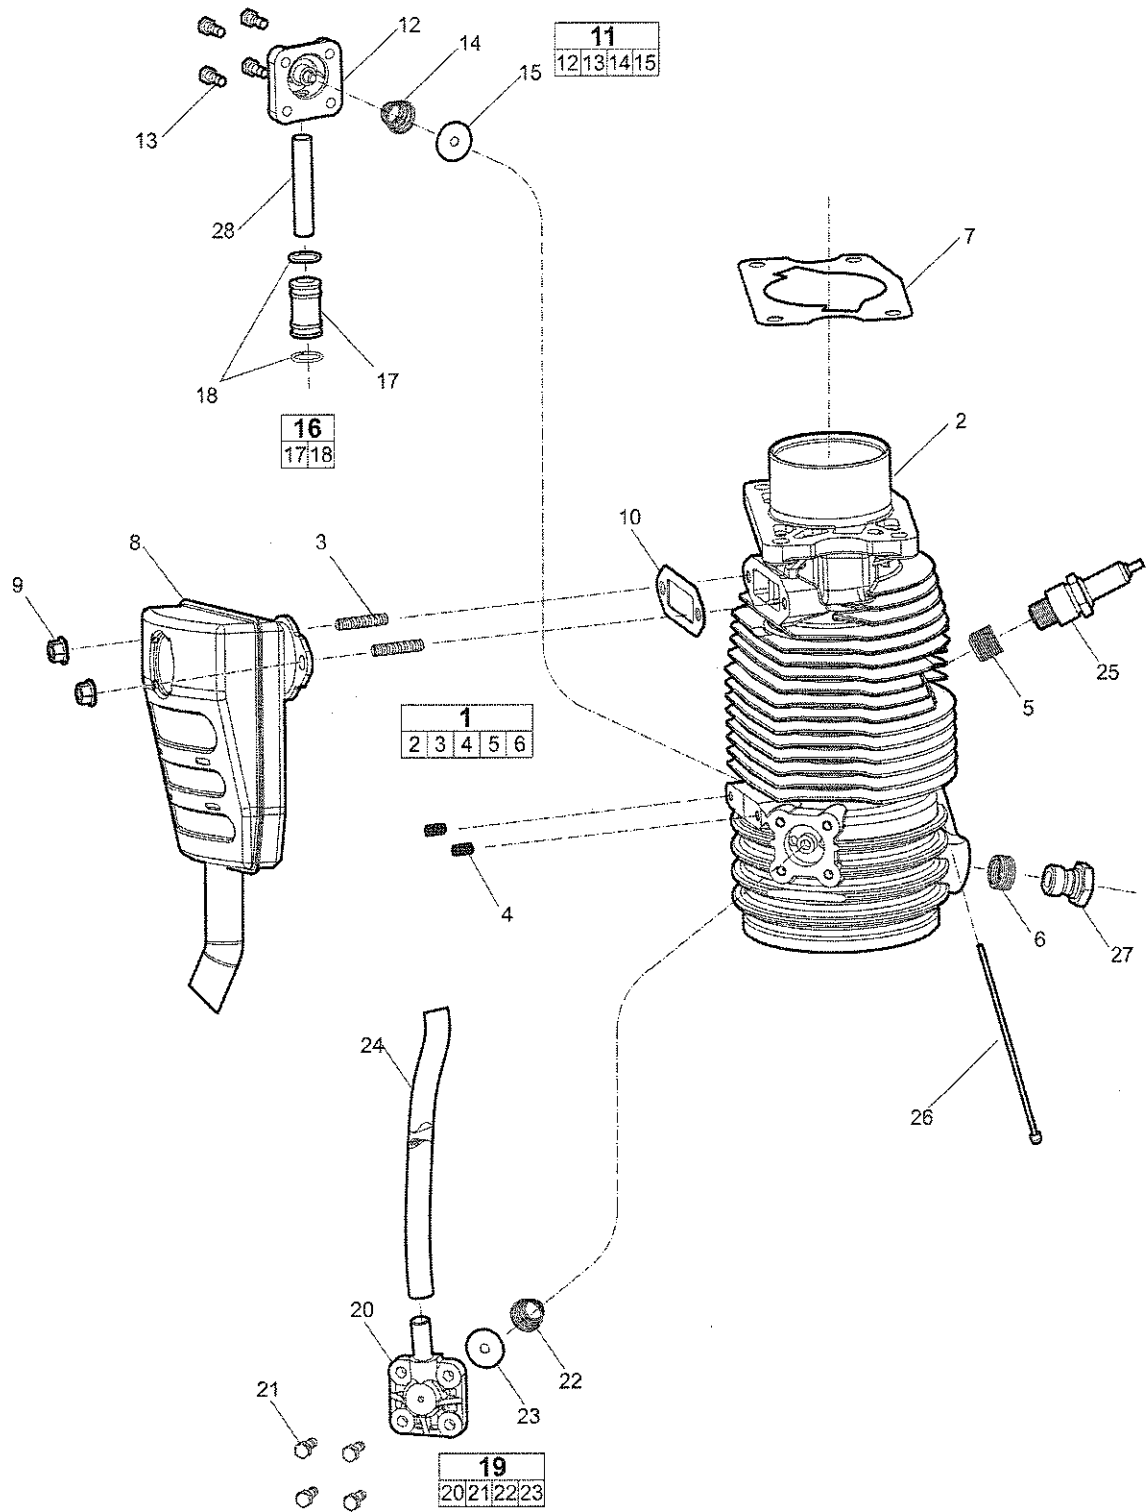

Cylinder

Crowder Supply Co., Inc. 8495 Roslyn St Commerce City, CO 80022 (303) 433-5144 FAX: (303) 433-3928 Toll Free: (888) 883-5144 www.crowdersupply.com

No.	Description	Remark	Quantity	Part number
1(2-6)	Cylinder, complete		1	9234 0010 32
2	Cylinder		1	-
3	Stud bolt	M6 x 25 mm	2	9232 0116 50
4	Thread insert	Helicol M5 x 0.8 x 10 mm	2	9232 1808 70
5	Thread insert	Helicol M14 x 1.25 x 12 mm	1	9232 1802 40
6	Thread insert	Helicol M16 x 1.25 x 8 mm	1	9232 1808 80
7	Gasket		1	9232 1202 50
8	Silencer		1	9334 0015 41
9	Nut	M6, DIN 6927	2	9232 0207 50
10	Gasket		1	9232 1214 20
11(12-15)	Valve body, complete		1	9232 1902 52
12	Valve body		1	-
13	Screw	M5 x 14 mm	4	9232 0116 40
14	Spring		1	9232 0401 90
15	Valve washer		1	9232 1900 40
16(17-18)	Rubber hose, complete		1	9232 1401 31
17	Rubber hose		1	-
18	Lock ring		2	9232 0503 50
19(20-23)	Valve body, complete		1	9232 1902 92
20	Valve body		1	-
21	Screw	M5 x 14 mm	4	9232 0116 40
22	Spring		1	9232 0401 90
23	Valve washer		1	9232 1900 40
24	Rubber hose		1	9232 1408 20
25	Spark plug	Bosch WR7AC	1	9234 0009 04
26	Cleaning needle		1	9232 1802 11
27	Gas duct valve		1	9232 1900 51
28	Tube		1	9232 1401 40