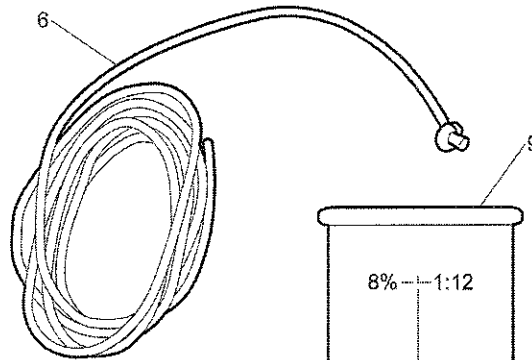

Accessories

Crowder Supply Co., Inc. 8495 Roslyn St Commerce City, CO 80022 (303) 433-5144 FAX: (303) 433-3928 Toll Free: (888) 883-5144 www.crowdersupply.com

1								
2	3	4	5	6	7	8	9