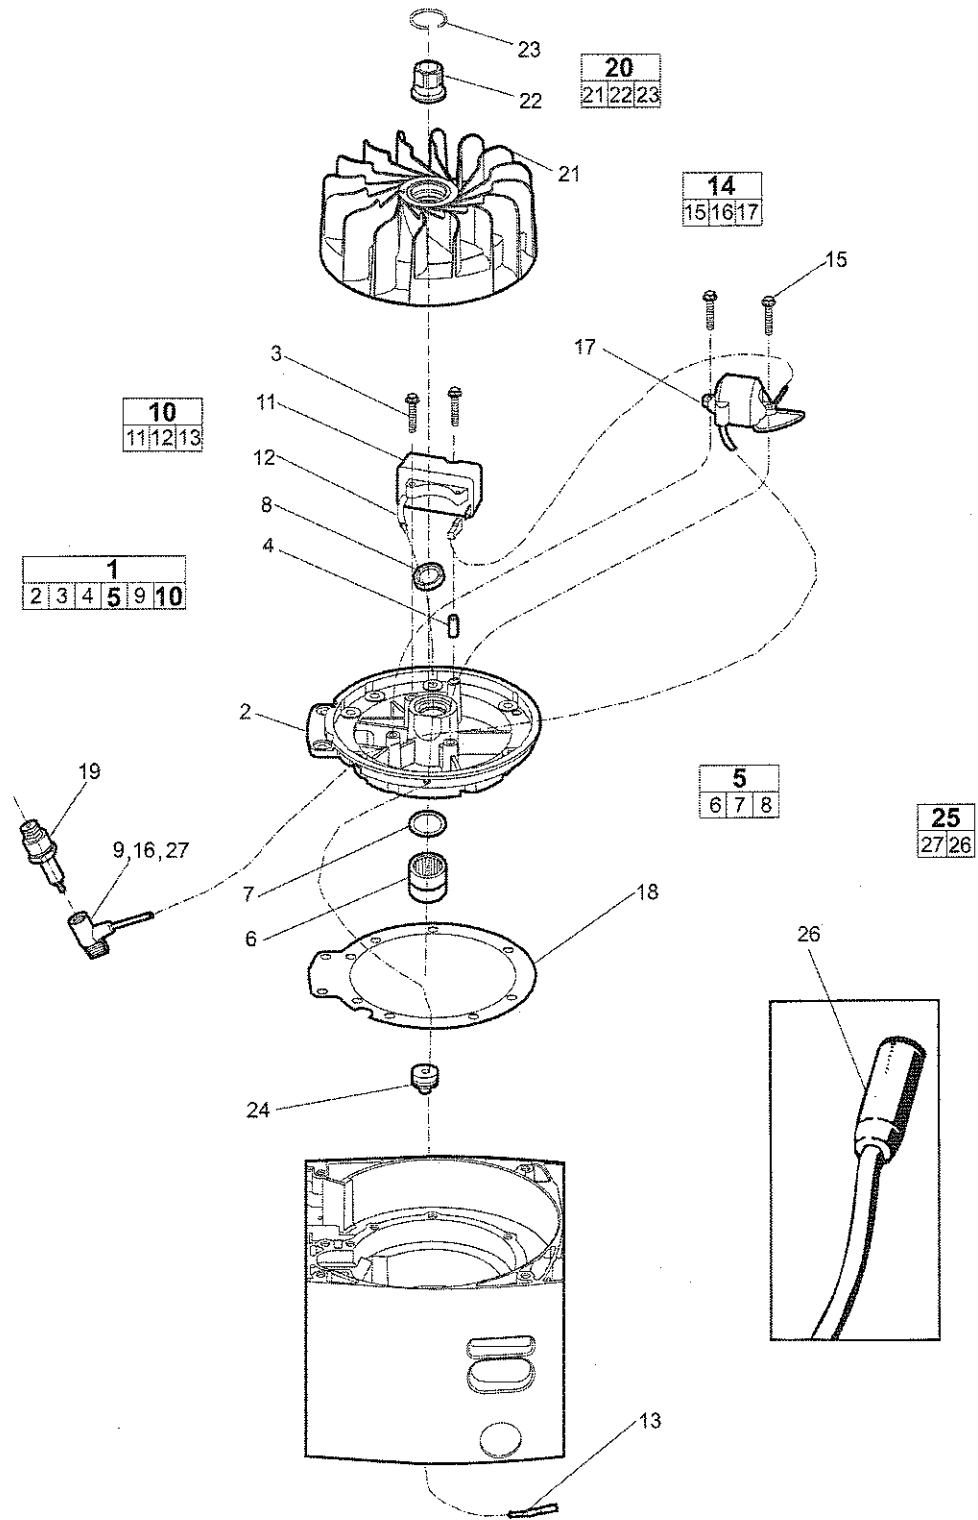

Crank case cover

Crowder Supply Co, Inc. 8495 Roslyn St Commerce City, CO 80022 (303) 433-5144 FAX: (303) 433-3928 Toll Free: (888) 883-5144 www.crowdersupply.com

No.	Description	Remark	Quantity	Part number
1(2-4,5,9,10)	Cover, complete		1	9234 0008 53
2	Cover		1	-
3	Screw	M5 x 28 mm	2	9232 0115 40
4	Bushing		1	9232 0903 40
5(6-8)	Needle bearing, complete		1	9232 1003 02
6	Needle bearing		1	-
7	Disk		1	-
8	Seal ring		1	9232 1200 70
9	Spark plug cap		1	-
10(11-13)	Electronic unit, complete		1	9234 0008 71
11	Electronic unit		1	-
12	Protection hose		1	9232 2304 60
13	Coupling sleeve		1	-
14(15-17)	Induction coil, complete		1	9232 2609 01
15	Screw	M5 x 28 mm	2	9232 0115 40
16	Spark plug cap		1	-
17	Induction coil		1	-
18	Gasket		1	9232 1202 60
19	Spark plug		1	9234 0009 04
20(21-23)	Flywheel, complete		1	9232 2213 51
21	Flywheel		1	-
22	Flywheel nut		1	9232 0208 10
23	Lock ring		1	9232 0504 20
24	Socket		1	9232 1214 90
25(26-27)	Ignition cable, complete		1	9234 0015 55
26	Ignition cable		1	-
27	Spark plug cap		1	-