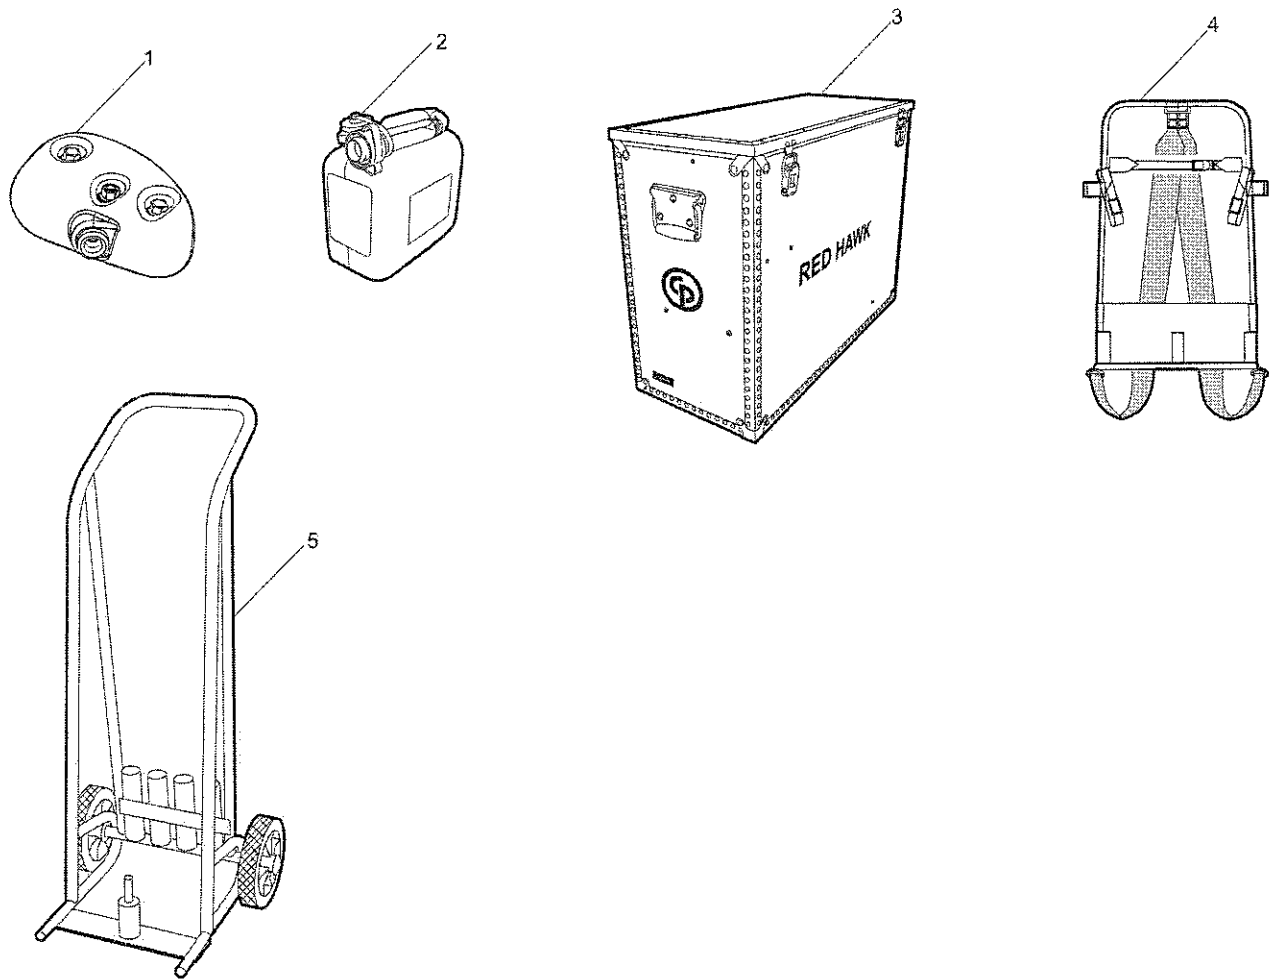

Accessories

Optional equipment

No.	Description	Remark	Quantity	Part number
1	Guide roller		1	9234 0009 38
2	Petrol can		1	9234 0008 97
3	Machine box		1	9234 0011 25
4	Carrying harness		1	9238 2814 10
5	Trolley		1	9234 0006 54

Crowder Supply Co, Inc. 8495 Roslyn St Commerce City, CO 80022 (303) 433-5144 FAX: (303) 433-3928 Toll Free: (888) 883-5144 www.crowdersupply.com