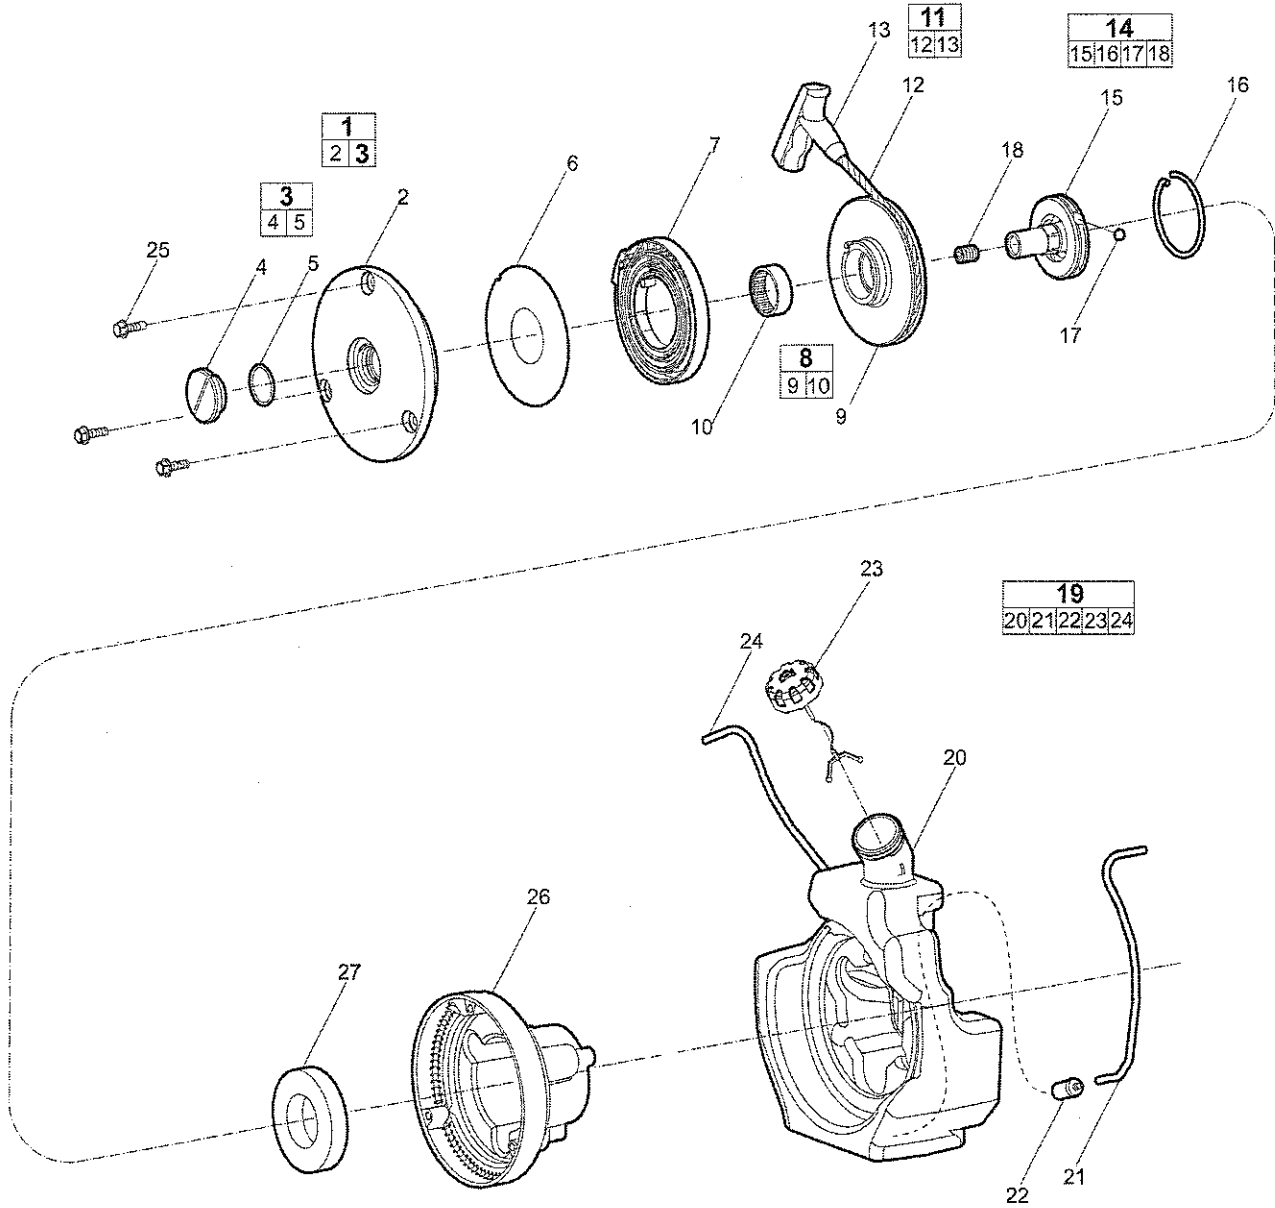

Starter cover and fuel tank

Crowder Supply Co., Inc. 8495 Roslyn St Commerce City, CO 80022 (303) 433-5144 FAX: (303) 433-3928 Toll Free: (888) 883-5144 www.crowdersupply.com

No.	Description	Remark	Quantity	Part number
1(2,3)	Starter cover, complete		1	9234 0008 42
2	Starter cover		1	-
3(4-5)	Screw cap, complete		1	9234 0008 52
4	Screw cap		1	-
5	O-ring		1	9232 1213 90
6	Wearing washer		1	9232 2406 40
7	Starter spring		1	9232 2407 71
8(9-10)	Starter pulley, complete		1	9232 2405 01
9	Starter pulley		1	-
10	Needle bearing		1	9232 1003 80
11(12-13)	Starter rope, complete		1	9234 0009 00
12	Starter rope		1	9232 2405 10
13	Starter handle		1	9234 0000 45
14(15-18)	One-way clutch, complete		1	9232 2401 01
15	One-way clutch		1	-
16	Snap ring		1	9232 0501 20
17	Ball		4	9232 1300 20
18	Stop screw	M12 x 16 mm	1	9232 0104 30
19(20-24)	Fuel tank, complete		1	9234 0014 30
20	Fuel tank		1	-
21	Fuel tube		1	-
22	Fuel filter		1	9234 0008 89
23	Fuel tank cap		1	9234 0015 19
24	Tube		1	9234 0014 28
25	Screw	M6 x 20 mm	3	9232 0115 30
26	Center tube		1	9232 2406 10
27	Retainer ring		1	9232 1202 90