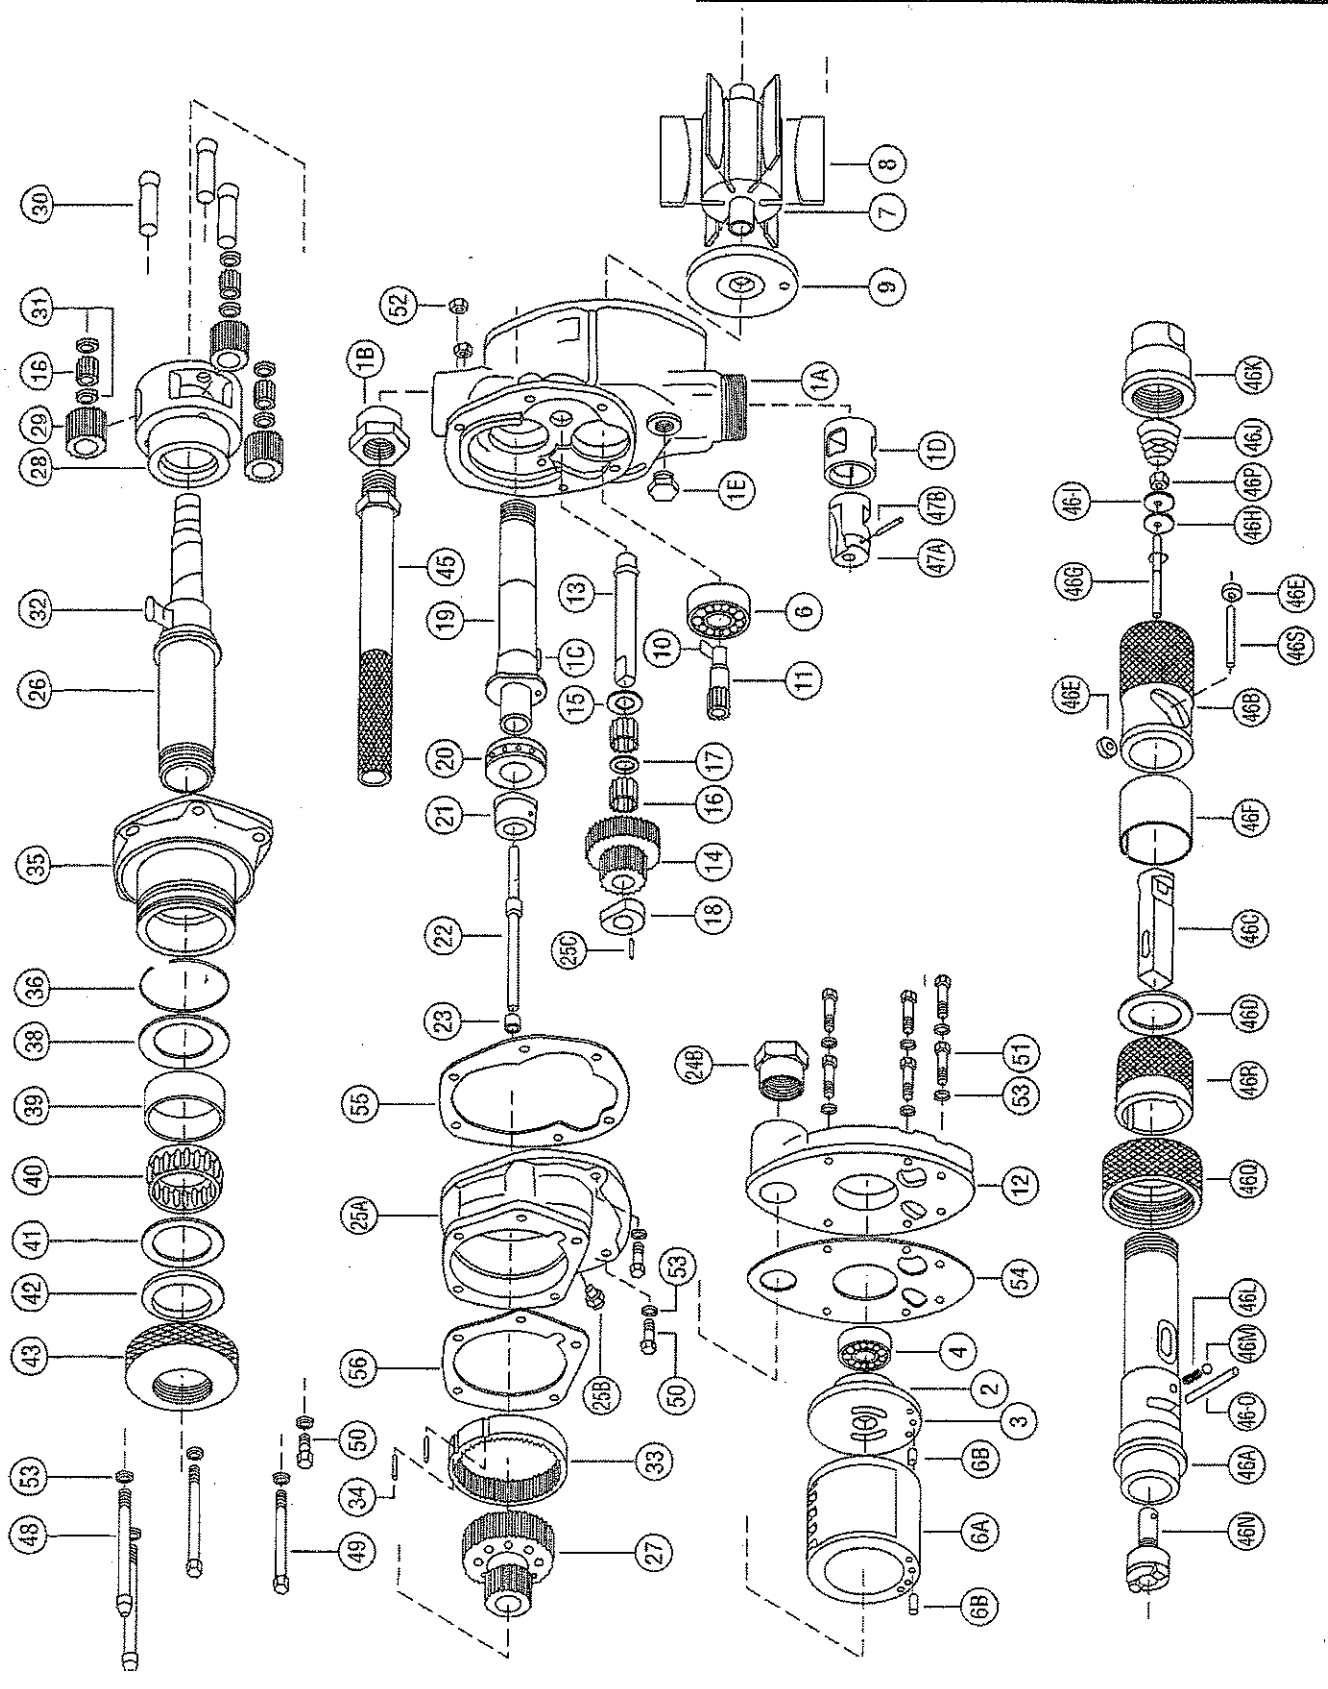

MODEL CBM-40

CONTINENTAL POWER TOOLS

EARTH BORING DRILL

CROWDER SUPPLY CO., INC. - 8495 ROSLYN ST. - COMMERCE CITY, CO 80022 - TOLL FREE 888-853-5144 - www.crowdersupply.com

CONTINENTAL POWER TOOLS

MODEL CBM-40

EARTH BORING DRILL

INDEX NO.	PART NO.	DESCRIPTION	QUAN. REQD.
1	7001	Motor Case Assy.	1
1-A	7001A	Motor Case	1
1-B	7001B	Hose Joint B	1
1-C	7001C	Pin	1
1-D	7001D	Reverse Bushing	1
1-E	7001E	Hex. Oil Plug	1
2	7002	Upper Plate	1
3	7003	Dowel Pin	1
4	7004	Ball Bearing	1
5	7005	Ball Bearing	1
6-A	7006A	Cylinder	1
6-B	7006B	Spring Roll Pin	2
7	7007	Rotor	1
8	7008	Vane	5
9	7009	Lower Plate	1
10	7010	Key	1
11	7011	Rotor Gear	1
12	7012	Motor Case Cover	1
13	7013	Gear Shaft	1
14	7014	Middle Gear	1
15	7015	Washer	2
16	7016	Pin	93
17	7017	Washer	2
18	7018	Middle Gear Washer	1
19	7019	Feed Screw Sleeve	1
20	7020	Thrust Bearing	1
21	7021	Thrust Washer	1
22	7022	Center Key	1
23	7023	L-Packing	1
24	7024	Feed Sleeve Cap	1
25	7025	Gear Case Assy.	1
25-A	7025A	Gear Case	1
25-B	7025B	Grease Nipple	1
25-C	7025C	Pin	1
26	7026	Socket	1
27	7027	Reduction Gear	1
28	7028	Gear Frame	1
29	7029	Planet Gear	3
30	7030	Planet Pin	3
31	7031	Washer	6
32	7032	Key	1
33	7033	Internal Gear	1
34	7034	Pin	2
35	7035	Gear Case Cap	1
36	7036	Retaining Ring	1
38	7038	Washer	1
39	7039	Socket Roller Bushing	1
40	7040	Needle Cage	1
41	7041	Washer	2
42	7042	CR-Packing	1
43	7043	Socket Felt Cap	1
45	7045	Dead Handle	1
46	7046	Throttle Body Assy.	1
46-A	7046A	Throttle Body	1
46-B	7046B	Throttle Handle	1
46-C	7046C	Throttle Bushing	1
46-D	7046D	Throttle Washer	1

INDEX NO.	PART NO.	DESCRIPTION	QUAN. REQD.
46-E	7046E	Throttle Roller	2
46-F	7046F	Band	1
46-G	7046G	Throttle Valve	1
46-H	7046H	G-Packing	1
46-I	7046I	Washer	1
46-J	7046J	Conical Spring	1
46-K	7046K	Hose Joint	1
46-M	7046M	Ball	1
46-N	7046N	Reverse Rod	1
46-O	7046O	Pin	1
46-P	7046P	Hex. Nut	1
46-Q	7046Q	Throttle Body Set Nut	1
46-R	7046R	Reverse Handle	1
46-S	7046S	Pin	1
47	7047	Reverse Valve Assy.	1
47-A	7047A	Reverse Valve	1
47-B	7047B	Pin	1
48	7048	Hex. Broken Head Bolt	2
49	7049	Hex. Bolt	2
50	7050	Hex. Bolt	3
51	7051	Hex. Bolt	6
52	7052	Hex. Bolt	2
53	7053	Spring Washer	13
54	7054	S-Packing	1
55	7055	S-Packing	1
56	7056	S-Packing	1