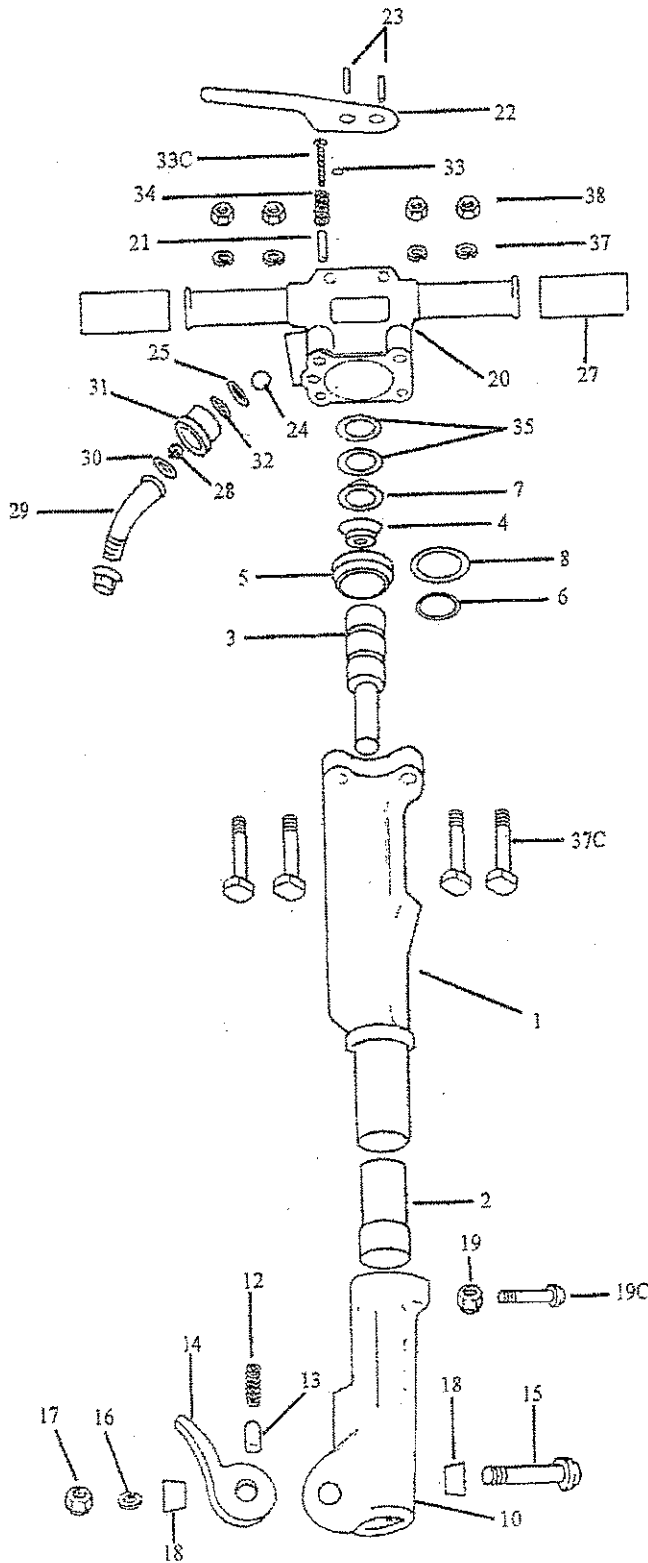

# K20R Redline Paving Breaker

## Parts List

Item	Kent P/N	Description
1	K04075	Cylinder
2	K04091	Cylinder Bushing 1 x 4-1/4 hex
3	K04076	Piston Hammer
4	K04077	Automatic Valve
5	K04078	Valve Chest
6	K04079	Valve Chest O-Ring, Lower
7	K04080	Valve Cover
8	K04081	Valve Chest O-Ring, Upper
NS	K06421	Front Head Assembly
10	K04090	Front Head
12	K01288H	Steel Retainer Spring
13	K01287	Steel Retainer Plunger
14	K01136	Steel Retainer
15	K01132	Steel Retainer Bolt
16	K03997	Retainer Bolt Lockwasher
17	K00954	Retainer Bolt Nut
18	K05719	Retainer Bolt Bushing-Std
NS	K01131	Retainer Bolt Bushing, Steel Optional
19-C	KBM06131	Fronthead Bolt Assembly
19	K00694	Fronthead Bolt Nut
NS	KBM04084	Backhead Assembly
20	K04083	Backhead, Includes K04086
21	K04086	Throttle Valve Stem Bushing
22	K01296	Throttle Lever
23	K01292	Throttle Lever Pin
24	K04092	Throttle Valve Ball
25	K04088	Air Inlet Swivel Seat
NS	K04089	1/2" to 3/4" NPT Adapter
27	K03019	Handle Grip
28	K02846	Air Inlet Screen
29	K05802	Air Inlet Swivel, 1/2" NPT
30	K01551	Air Inlet Swivel O-Ring
31	K05800	Air Inlet Swivel Nut
32	K01932	Air Inlet Swivel Nut O-Ring
33-C	KBM04085	Throttle Valve Stem, Includes K04093
33	K04093	Throttle Valve Stem O-Ring
34	K04087	Throttle Valve Spring
35	K04082	Backhead Spring
37-C	KBM06129	Backhead Bolt Assembly
37	K01146	Backhead Bolt Lockwasher
38	K00694	Backhead Bolt Nut
NS	KBM00574	Muffer