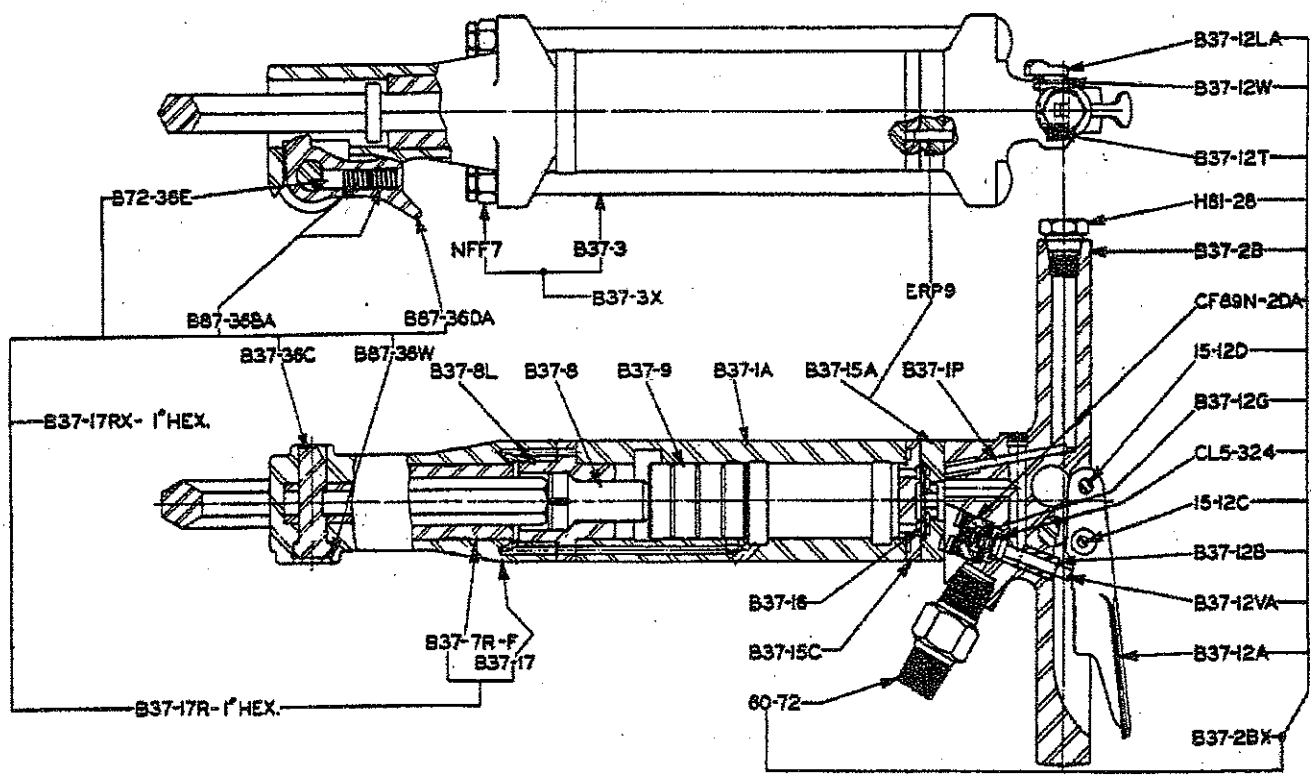

CROWDER SUPPLY CO., INC. - 8495 ROSLYN ST. - COMMERCE CITY, CO 80022 - TOLL FREE 888-883-5144 - www.crowdersupply.com

GARDNER-DENVER MODEL B37 PAVING BREAKER

<u>Part No</u>	<u>Ref No.</u>	<u>Name of Part</u>	<u>Part No</u>	<u>Ref No.</u>	<u>Name of Part</u>
<u>HANDLE</u>			<u>FRONT HEAD</u>		
H8128	198	OIL PLUG	B377RF	6300	CHUCK LINER - 1" HEX
1512D	5902	THROTTLE VALVE PIN	B7236E	1031	RETAINER PLUNGER
1512C	5901	THROTTLE VALVE PIN	B8736DA	2075	STEEL RETAINER
B3712A		THROTTLE LEVER	NFF7	6304	SIDE ROD NUT
			B8736BA	6017	RETAINER PLUNGER SPRING
			B8736W	2076	RETAINER PIVOT LOCK
			B3736C		PIVOT
B379	6302	PISTON	B3717		CHUCK END - BAR
B378	6301	TAPPET			
B378L	6303	TAPPET BUSHING	B373		SIDE ROD BOLT
B3715C		VALVE CHEST			
B3716		VALVE DISC			
B3715A		VALVE CHEST ASSY			
ERP9		ROLL PIN			